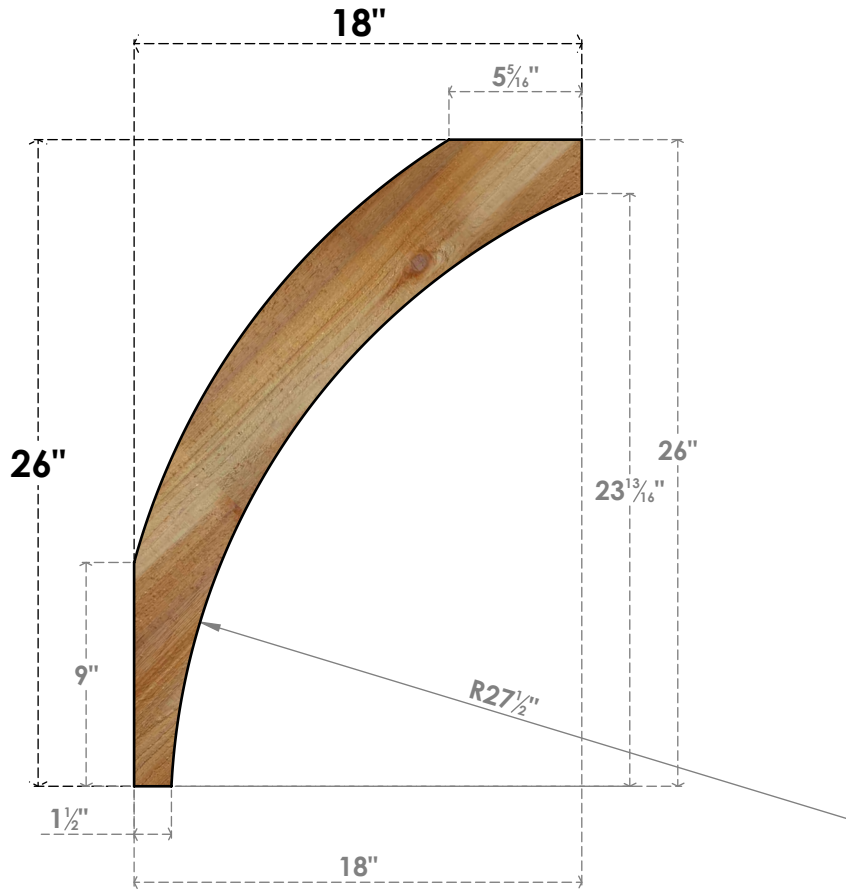

BRC06X18X26THR00RWR

6"W X 18"D X 26"H THORTON ROUGH SAWN BRACE, WESTERN RED CEDAR

SIDE

FRONT

EKENA MILLWORK
 2300 WEST MAIN ST.
 CLARKSVILLE, TX 75426
 TOLL FREE: 866-607-0453
 WWW.EKENAMILLWORK.COM

NOTES

1. INSTALLATION TO BE COMPLETED IN ACCORDANCE WITH MANUFACTURER'S SPECIFICATIONS.
2. DRAWING MAY NOT BE TO SCALE
3. THIS DRAWING IS INTENDED FOR DESIGN AND PLANNING PURPOSES ONLY.
4. ALL INFORMATION CONTAINED HEREIN WAS CURRENT AT THE TIME OF DEVELOPMENT BUT MUST BE REVIEWED AND APPROVED BY THE PRODUCT MANUFACTURER TO BE CONSIDERED ACCURATE.
5. PRODUCTS ARE NOT KILN DRIED. THIS ITEM IS UNIQUE AND WILL CONTAIN THE NATURAL VARIATIONS THAT THE WOOD SPECIES OFFERS. THIS MAY RESULT IN VARIATIONS UP TO 1/4"