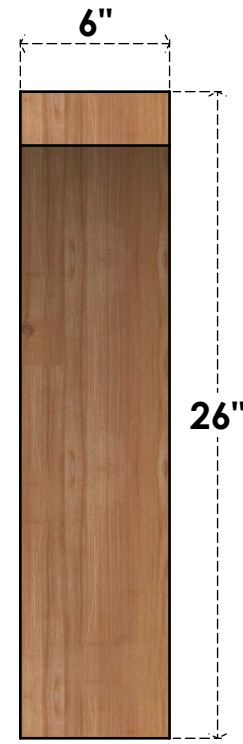

BRC06X18X26THR00RWR

6"W X 18"D X 26"H THORTON ROUGH SAWN BRACE, WESTERN RED CEDAR

SIDE

FRONT

EKENA MILLWORK
 2300 WEST MAIN ST.
 CLARKSVILLE, TX 75426
 TOLL FREE: 866-607-0453
 WWW.EKENAMILLWORK.COM

NOTES

1. INSTALLATION TO BE COMPLETED IN ACCORDANCE WITH MANUFACTURER'S SPECIFICATIONS.
2. DRAWING MAY NOT BE TO SCALE
3. THIS DRAWING IS INTENDED FOR DESIGN AND PLANNING PURPOSES ONLY.
4. ALL INFORMATION CONTAINED HEREIN WAS CURRENT AT THE TIME OF DEVELOPMENT BUT MUST BE REVIEWED AND APPROVED BY THE PRODUCT MANUFACTURER TO BE CONSIDERED ACCURATE.
5. PRODUCTS ARE NOT KILN DRIED. THIS ITEM IS UNIQUE AND WILL CONTAIN THE NATURAL VARIATIONS THAT THE WOOD SPECIES OFFERS. THIS MAY RESULT IN VARIATIONS UP TO 1/4"