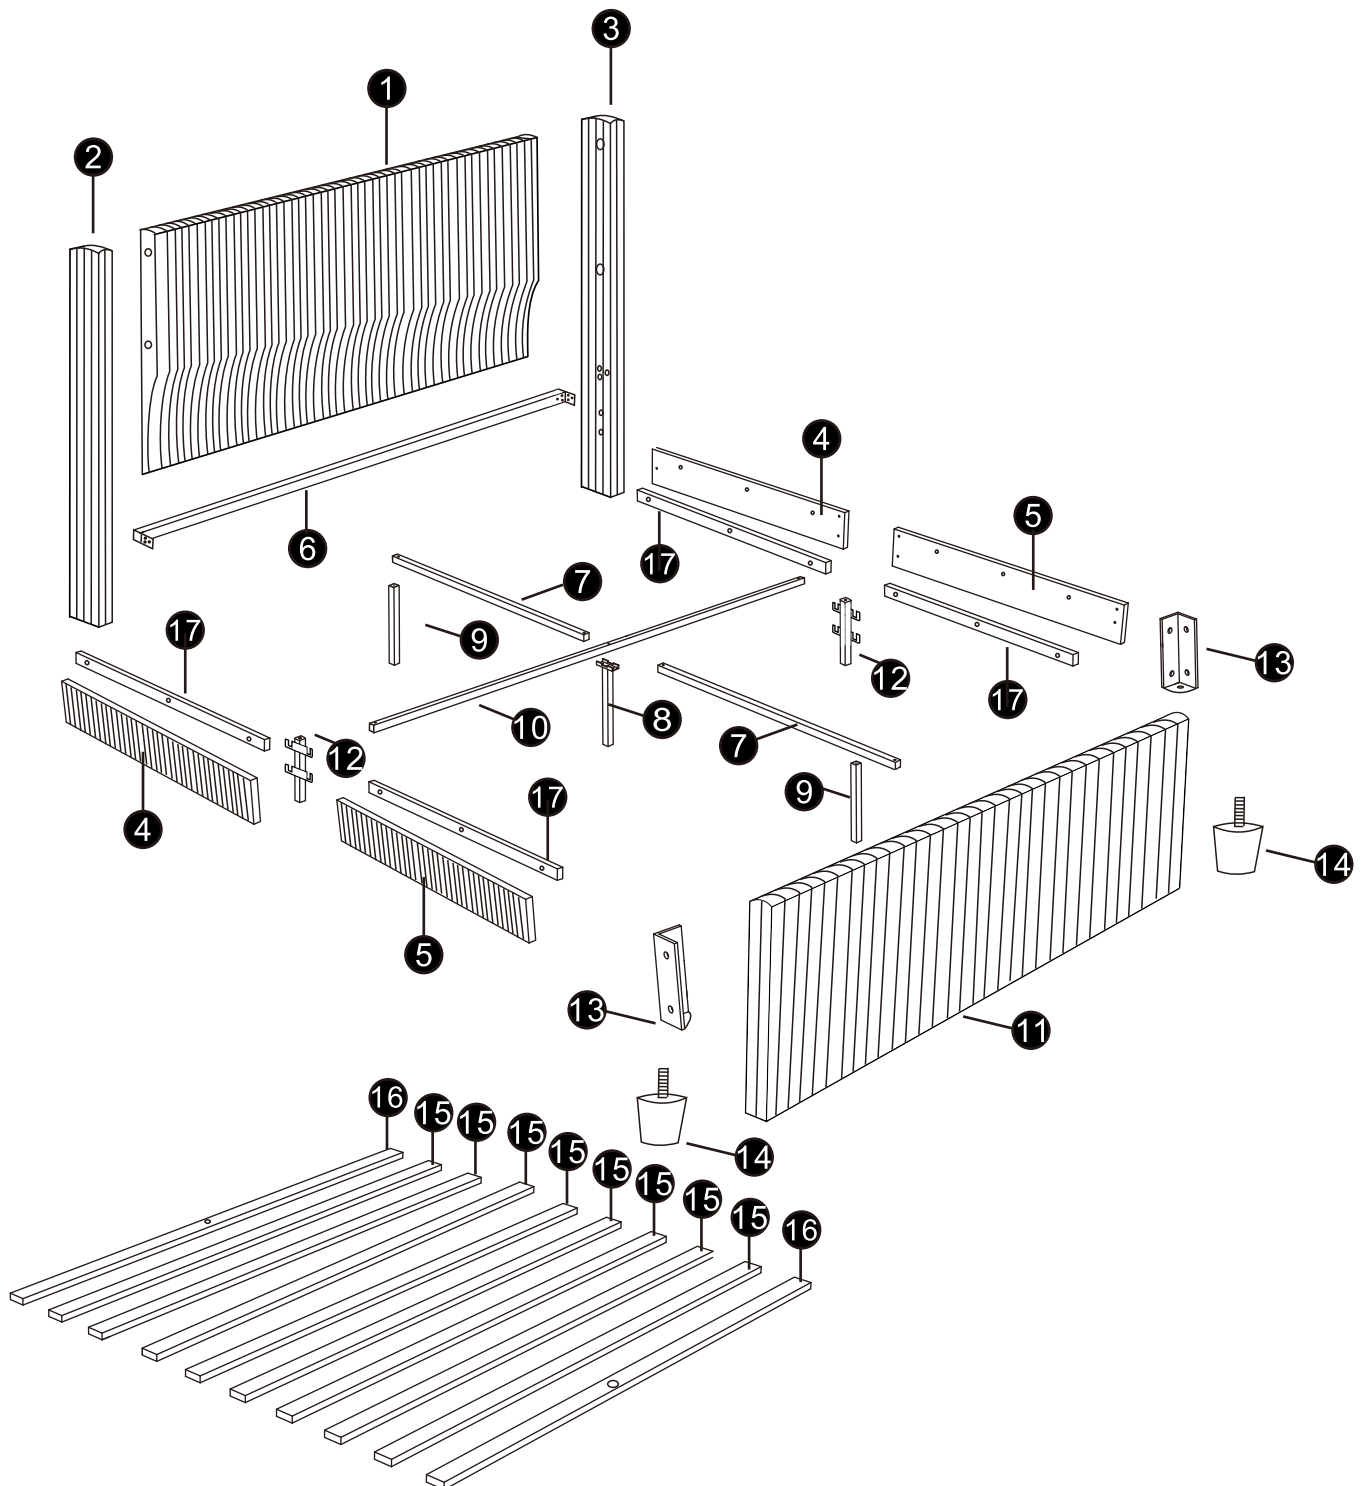

ASSEMBLY INSTRUCTIONS

INSTRUCTIONS DE MONTAGE