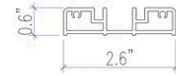

Front View Dimension

Bottom Track Dimension

Our current folding doors come with the high bottom track, which offers the advantages of superior airtightness, sealing, and resistance to water intrusion from outside

We can also customize a low bottom track to accommodate the needs of elderly and disabled individuals, providing easy access

Orientation

Cut Dimension