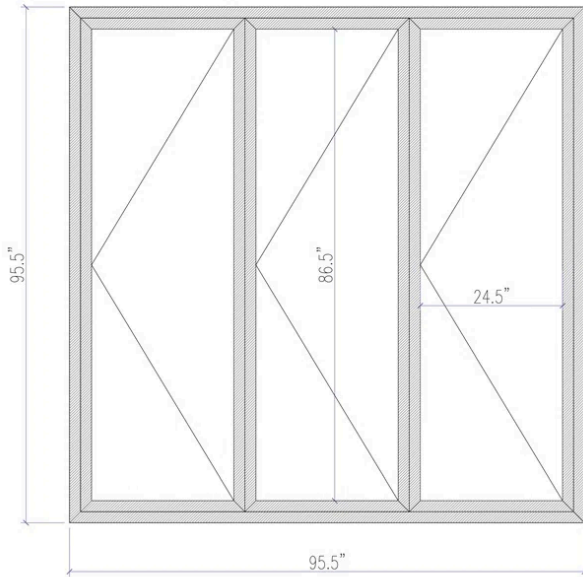

Front View Dimension

Bottom Track Dimension

Our current folding doors come with the high bottom track, which offers the advantages of superior airtightness, sealing, and resistance to water intrusion from outside

We can also customize a low bottom track to accommodate the needs of elderly and disabled individuals, providing easy access

Orientation

Cut Dimension