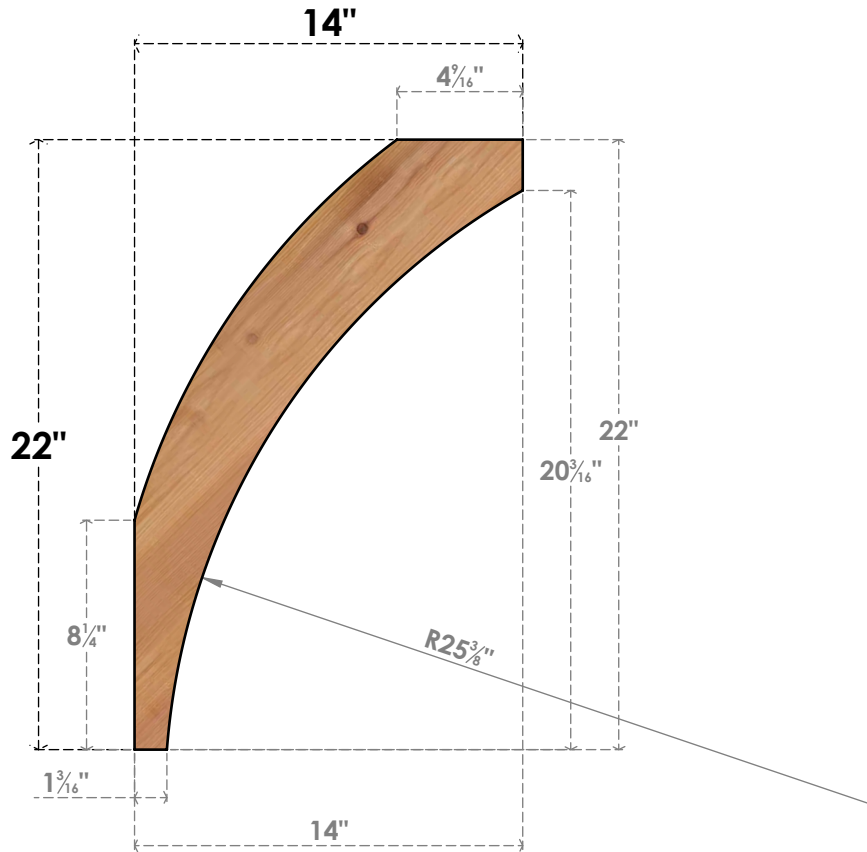

# BRC04X14X22THR00SWR

3 1/2"W X 14"D X 22"H THORTON SMOOTH BRACE, WESTERN RED CEDAR

**SIDE**

**FRONT**

EKENA MILLWORK  
 2300 WEST MAIN ST.  
 CLARKSVILLE, TX 75426  
 TOLL FREE: 866-607-0453  
 WWW.EKENAMILLWORK.COM