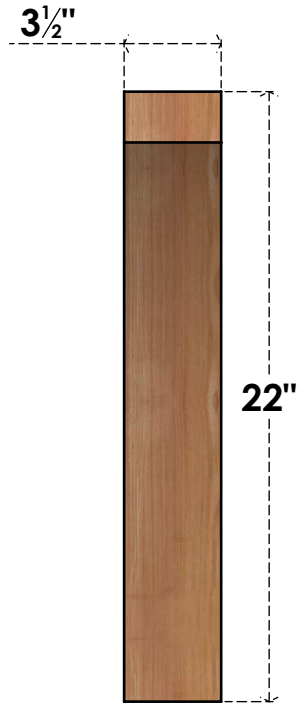

# BRC04X14X22THR00SWR

3 1/2"W X 14"D X 22"H THORTON SMOOTH BRACE, WESTERN RED CEDAR

**SIDE**

**FRONT**

EKENA MILLWORK  
 2300 WEST MAIN ST.  
 CLARKSVILLE, TX 75426  
 TOLL FREE: 866-607-0453  
 WWW.EKENAMILLWORK.COM

**NOTES**

1. INSTALLATION TO BE COMPLETED IN ACCORDANCE WITH MANUFACTURER'S SPECIFICATIONS.
2. DRAWING MAY NOT BE TO SCALE
3. THIS DRAWING IS INTENDED FOR DESIGN AND PLANNING PURPOSES ONLY.
4. ALL INFORMATION CONTAINED HEREIN WAS CURRENT AT THE TIME OF DEVELOPMENT BUT MUST BE REVIEWED AND APPROVED BY THE PRODUCT MANUFACTURER TO BE CONSIDERED ACCURATE.
5. PRODUCTS ARE NOT KILN DRIED. THIS ITEM IS UNIQUE AND WILL CONTAIN THE NATURAL VARIATIONS THAT THE WOOD SPECIES OFFERS. THIS MAY RESULT IN VARIATIONS UP TO 1/4"