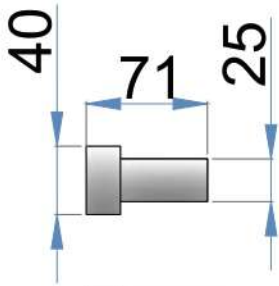

RECTANGLE PULL HANDLE SATIN SS FINISH
MATERIAL: S.S. 304 GRADE

	A (Centre To Centre)	B (Total Length)
1	12"	18"
2	18"	24"
3	24"	36"
4	36"	48"
5	48"	60"
6	60"	72"
7	72"	84"

Hole size on Door: 12mm