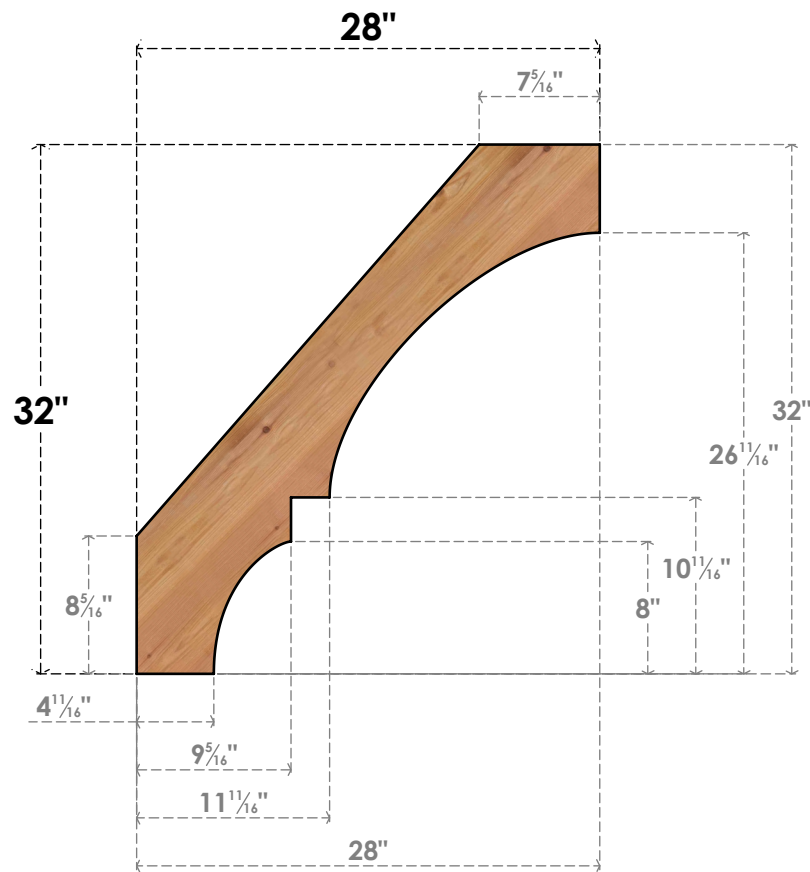

BRC04X28X32BOA00SWR

3 1/2"W X 28"D X 32"H BALBOA SMOOTH BRACE, WESTERN RED CEDAR

SIDE

FRONT

EKENA MILLWORK
 2300 WEST MAIN ST.
 CLARKSVILLE, TX 75426
 TOLL FREE: 866-607-0453
 WWW.EKENAMILLWORK.COM

NOTES

1. INSTALLATION TO BE COMPLETED IN ACCORDANCE WITH MANUFACTURER'S SPECIFICATIONS.
2. DRAWING MAY NOT BE TO SCALE
3. THIS DRAWING IS INTENDED FOR DESIGN AND PLANNING PURPOSES ONLY.
4. ALL INFORMATION CONTAINED HEREIN WAS CURRENT AT THE TIME OF DEVELOPMENT BUT MUST BE REVIEWED AND APPROVED BY THE PRODUCT MANUFACTURER TO BE CONSIDERED ACCURATE.
5. PRODUCTS ARE NOT KILN DRIED. THIS ITEM IS UNIQUE AND WILL CONTAIN THE NATURAL VARIATIONS THAT THE WOOD SPECIES OFFERS. THIS MAY RESULT IN VARIATIONS UP TO 1/4"