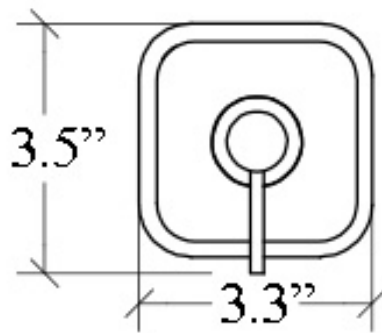

### Related Items:

- Curva 5144.09 | Towel Bar and Accessories Holder
- Curva 5145.09 | Towel Bar and Accessories Holder
- Curva 5149.09 | Towel Bar and Accessories Holder

\* WS Bath Collections reserves the right to revise dimensions or information on this sheet without notice

<b>Collection</b> Curva	<b>Model  </b> Curva 5152	<b>Dimensions Metric</b> <i>1 inch = 2.54 cm</i> <i>1 inch = 25.4 mm</i>	 1051 Lea Drive - Collegeville, PA 19426 Tel. 215 513 9400 - Fax 610 831 0215 <a href="http://www.ws bathcollections.com">www.ws bathcollections.com</a> - <a href="mailto:info@ws bathcollections.com">info@ws bathcollections.com</a>
----------------------------	------------------------------	--	---

# Product Specs Sheets

Collection  
Curva

Model |  
Curva 5172

Dimensions Metric

*1 inch = 2.54 cm*  
*1 inch = 25.4 mm*

**WS**<sup>®</sup>  
BATH  
COLLECTIONS

1051 Lea Drive - Collegeville, PA 19426  
Tel. 215 513 9400 - Fax 610 831 0215  
[www.ws bathcollections.com](http://www.ws bathcollections.com) - [info@ws bathcollections.com](mailto:info@ws bathcollections.com)