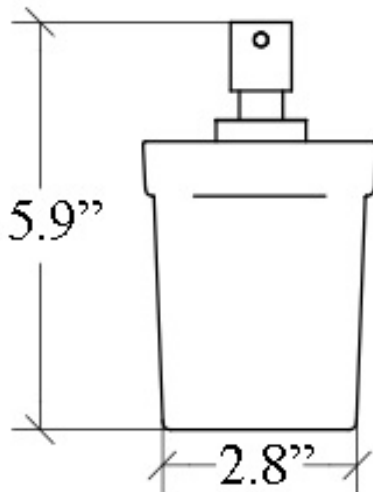

### Related Items:

- Curva 5144.09 | Towel Bar and Accessories Holder
- Curva 5145.09 | Towel Bar and Accessories Holder
- Curva 5149.09 | Towel Bar and Accessories Holder

\* WS Bath Collections reserves the right to revise dimensions or information on this sheet without notice

<b>Collection</b> Curva	<b>Model  </b> Curva 5152	<b>Dimensions Metric</b> <i>1 inch = 2.54 cm</i> <i>1 inch = 25.4 mm</i>	 1051 Lea Drive - Collegeville, PA 19426 Tel. 215 513 9400 - Fax 610 831 0215 <a href="http://www.ws bathcollections.com">www.ws bathcollections.com</a> - <a href="mailto:info@ws bathcollections.com">info@ws bathcollections.com</a>
----------------------------	------------------------------	--	---

# Product Specs Sheets

Collection  
Curva

Model |  
Curva 5172

Dimensions Metric

*1 inch = 2.54 cm*  
*1 inch = 25.4 mm*

**WS**<sup>®</sup>  
BATH  
COLLECTIONS

1051 Lea Drive - Collegeville, PA 19426  
Tel. 215 513 9400 - Fax 610 831 0215  
[www.ws bathcollections.com](http://www.ws bathcollections.com) - [info@ws bathcollections.com](mailto:info@ws bathcollections.com)