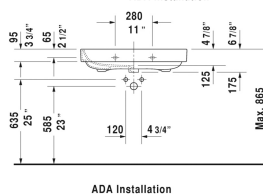

# Happy D.2 Washbasin ♿ # 2316800000 / 2316800030

< 31 1/2" Inch >

Washbasin	Dimension	Weight	Order number
with overflow, with faucet deck, overflow clip Chrome included, underside fully glazed, hardware included, wall-mounted, 31 1/2" Inch			
<b>Colors</b>			
00 White			
<b>Variant</b>			
●	31 1/2" x 20 5/8" Inch	57.1 lb	2316800000
●●●	31 1/2" x 20 5/8" Inch	57.1 lb	2316800030
<b>Infobox</b>			
Washbasin is not ADA compliant in combination with pedestal, siphon cover or metal console			
Sanitary ceramics with the special WonderGliss surface finish will remain clean and attractive-looking for a long time to come. When ordering WonderGliss please add a "1" as eleventh digit to the model number.			
<b>Suitable products</b>			
Siphon cover for # 231680, 231665, 231660,			085828
Pedestal for # 231680, 231665, 231660,			085827

All drawings contain the necessary measurements which are subject to standard tolerances. They are stated in inch & mm and are non-binding. Exact measurements, in particular for customized installation scenarios, can only be taken from the finished ceramic piece.