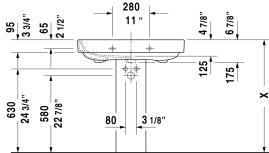

# Happy D.2 Washbasin ♿ # 2316800000 / 2316800030

< 31 1/2" Inch >

Washbasin	Dimension	Weight	Order number
with overflow, with faucet deck, overflow clip Chrome included, underside fully glazed, hardware included, wall-mounted, 31 1/2" Inch			
<b>Colors</b>			
00 White			
<b>Variant</b>			
●	31 1/2" x 20 5/8" Inch	57.1 lb	2316800000
●●●	31 1/2" x 20 5/8" Inch	57.1 lb	2316800030
<b>Infobox</b>			
Washbasin is not ADA compliant in combination with pedestal, siphon cover or metal console			
Sanitary ceramics with the special WonderGliss surface finish will remain clean and attractive-looking for a long time to come. When ordering WonderGliss please add a "1" as eleventh digit to the model number.			
<b>Suitable products</b>			
Siphon cover for # 231680, 231665, 231660,			085828
Pedestal for # 231680, 231665, 231660,			085827

All drawings contain the necessary measurements which are subject to standard tolerances. They are stated in inch & mm and are non-binding. Exact measurements, in particular for customized installation scenarios, can only be taken from the finished ceramic piece.