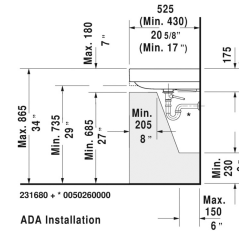

# Happy D.2 Washbasin ♿ # 2316800000 / 2316800030

< 31 1/2" Inch >

Washbasin	Dimension	Weight	Order number
with overflow, with faucet deck, overflow clip Chrome included, underside fully glazed, hardware included, wall-mounted, 31 1/2" Inch			
<b>Colors</b>			
00 White			
<b>Variant</b>			
●	31 1/2" x 20 5/8" Inch	57.1 lb	2316800000
●●●	31 1/2" x 20 5/8" Inch	57.1 lb	2316800030
<b>Infobox</b>			
Washbasin is not ADA compliant in combination with pedestal, siphon cover or metal console			
Sanitary ceramics with the special WonderGliss surface finish will remain clean and attractive-looking for a long time to come. When ordering WonderGliss please add a "1" as eleventh digit to the model number.			
<b>Suitable products</b>			
Siphon cover for # 231680, 231665, 231660,			085828
Pedestal for # 231680, 231665, 231660,			085827

All drawings contain the necessary measurements which are subject to standard tolerances. They are stated in inch & mm and are non-binding. Exact measurements, in particular for customized installation scenarios, can only be taken from the finished ceramic piece.