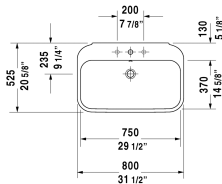

# Happy D.2 Washbasin ♿ # 2316800000 / 2316800030

< 31 1/2" Inch >

Washbasin	Dimension	Weight	Order number
with overflow, with faucet deck, overflow clip Chrome included, underside fully glazed, hardware included, wall-mounted, 31 1/2" Inch			
<b>Colors</b>			
00 White			
<b>Variant</b>			
●	31 1/2" x 20 5/8" Inch	57.1 lb	2316800000
●●●	31 1/2" x 20 5/8" Inch	57.1 lb	2316800030
<b>Infobox</b>			
Washbasin is not ADA compliant in combination with pedestal, siphon cover or metal console			
Sanitary ceramics with the special WonderGliss surface finish will remain clean and attractive-looking for a long time to come. When ordering WonderGliss please add a "1" as eleventh digit to the model number.			
<b>Suitable products</b>			
Siphon cover for # 231680, 231665, 231660,			085828
Pedestal for # 231680, 231665, 231660,			085827

All drawings contain the necessary measurements which are subject to standard tolerances. They are stated in inch & mm and are non-binding. Exact measurements, in particular for customized installation scenarios, can only be taken from the finished ceramic piece.