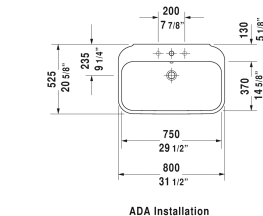

# Happy D.2 Washbasin ♿ # 2316800000 / 2316800030

< 31 1/2" Inch >

Washbasin	Dimension	Weight	Order number
with overflow, with faucet deck, overflow clip Chrome included, underside fully glazed, hardware included, wall-mounted, 31 1/2" Inch			
<b>Colors</b>			
00 White			
<b>Variant</b>			
●	31 1/2" x 20 5/8" Inch	57.1 lb	2316800000
●●●	31 1/2" x 20 5/8" Inch	57.1 lb	2316800030
<b>Infobox</b>			
Washbasin is not ADA compliant in combination with pedestal, siphon cover or metal console			
Sanitary ceramics with the special WonderGliss surface finish will remain clean and attractive-looking for a long time to come. When ordering WonderGliss please add a "1" as eleventh digit to the model number.			
<b>Suitable products</b>			
Siphon cover for # 231680, 231665, 231660,			085828
Pedestal for # 231680, 231665, 231660,			085827

All drawings contain the necessary measurements which are subject to standard tolerances. They are stated in inch & mm and are non-binding. Exact measurements, in particular for customized installation scenarios, can only be taken from the finished ceramic piece.