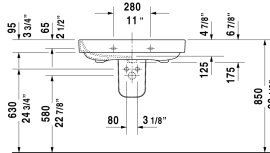

# Happy D.2 Washbasin ♿ # 2316800000 / 2316800030

< 31 1/2" Inch >

Washbasin	Dimension	Weight	Order number
with overflow, with faucet deck, overflow clip Chrome included, underside fully glazed, hardware included, wall-mounted, 31 1/2" Inch			
<b>Colors</b>			
00 White			
<b>Variant</b>			
●	31 1/2" x 20 5/8" Inch	57.1 lb	2316800000
●●●	31 1/2" x 20 5/8" Inch	57.1 lb	2316800030
<b>Infobox</b>			
Washbasin is not ADA compliant in combination with pedestal, siphon cover or metal console			
Sanitary ceramics with the special WonderGliss surface finish will remain clean and attractive-looking for a long time to come. When ordering WonderGliss please add a "1" as eleventh digit to the model number.			
<b>Suitable products</b>			
Siphon cover for # 231680, 231665, 231660,			085828
Pedestal for # 231680, 231665, 231660,			085827

All drawings contain the necessary measurements which are subject to standard tolerances. They are stated in inch & mm and are non-binding. Exact measurements, in particular for customized installation scenarios, can only be taken from the finished ceramic piece.