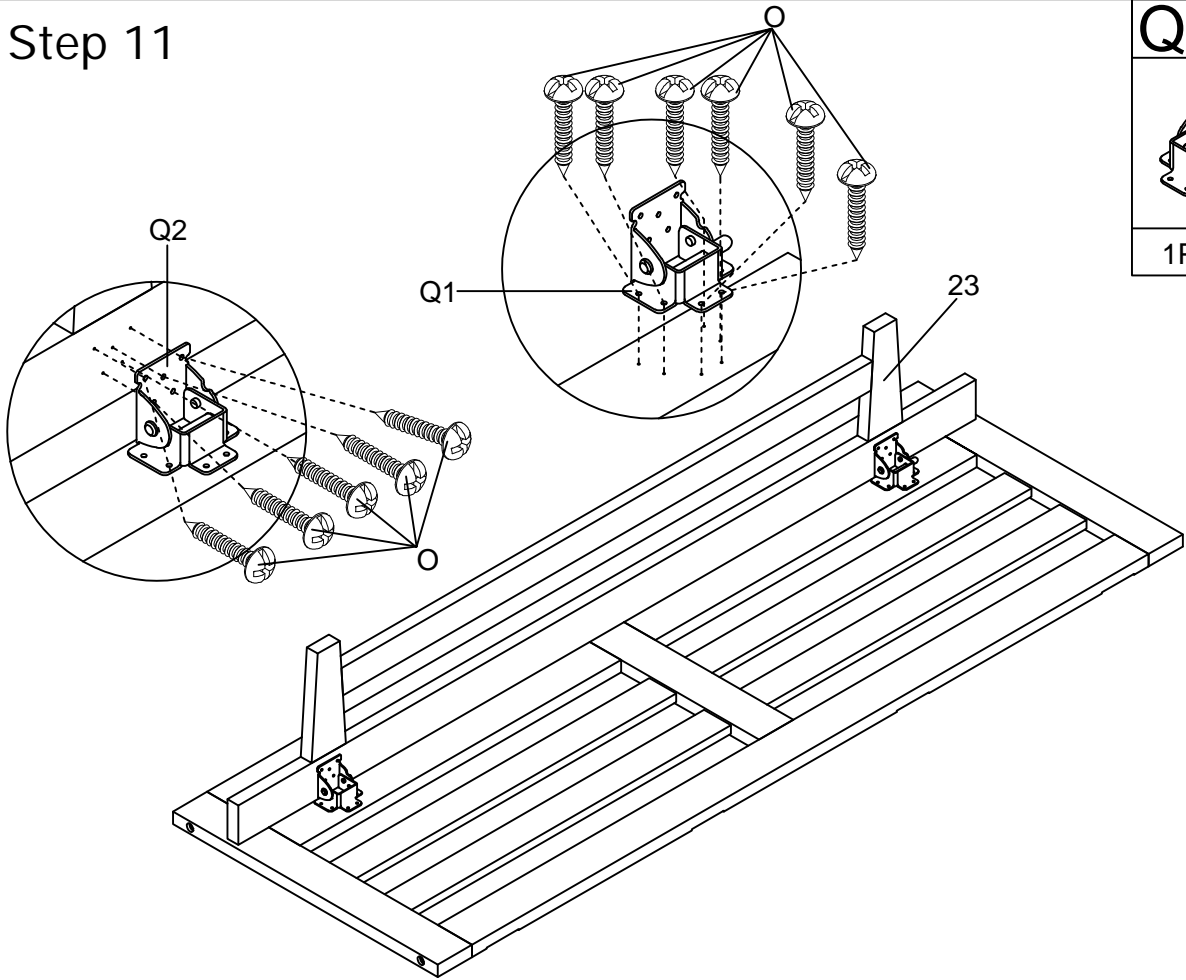

Step 11

Q1	Q2
1PC	1PC
O	
22PCS	

Step 12

N1
4PCS
M
24PCS