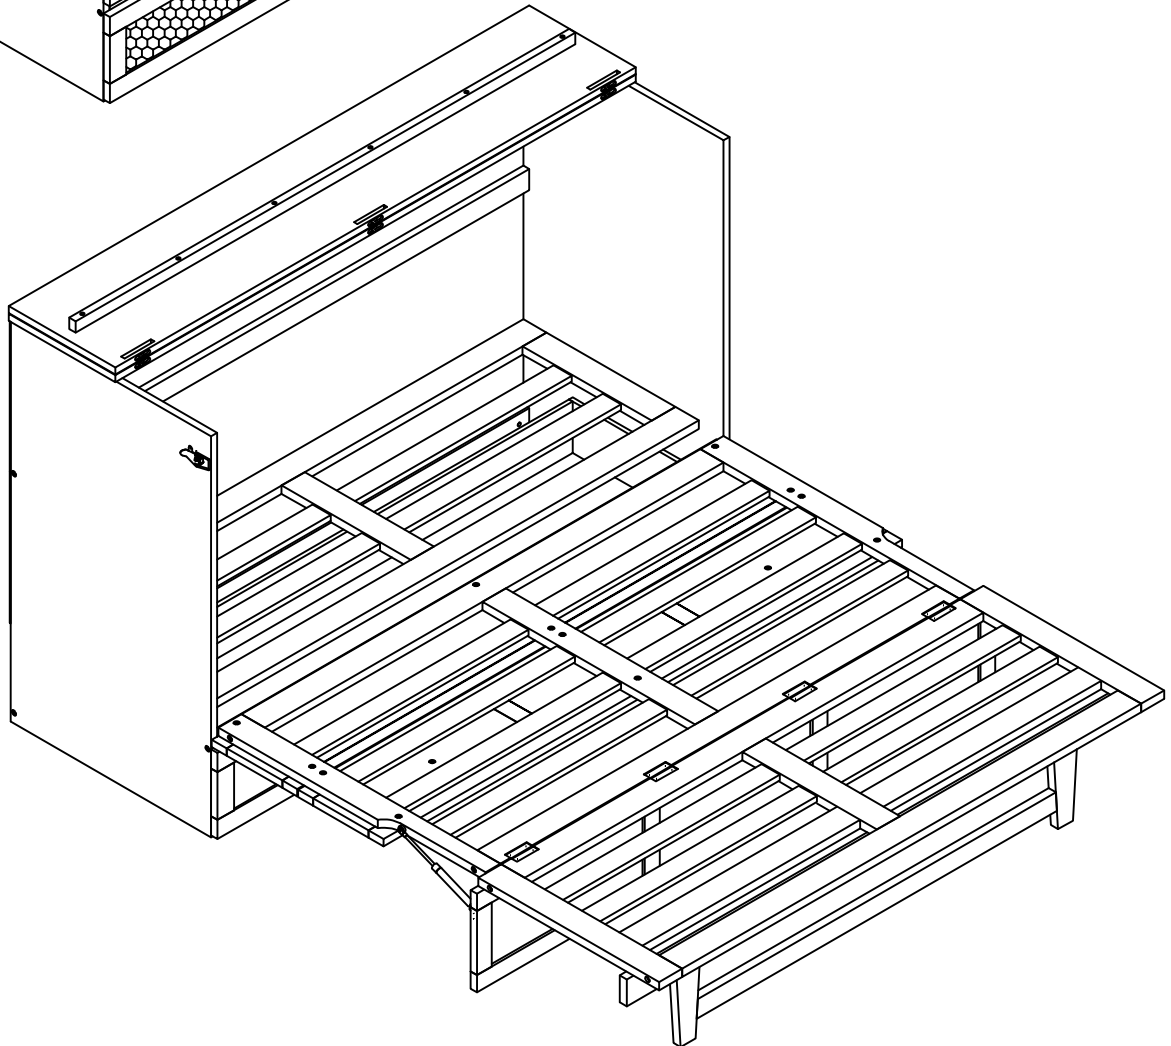

ASSEMBLY INSTRUCTIONS

Detail View

Part Lists

5 	6 	7 
8 	9  Panel-2pcs	11 
12 	13 	14 
15 	16  Slat-12pcs	17  Slat-2pcs
18 	19 	20 
21 	22 	23 
24 	25 	26 
32 		

Part Lists

1 	2 	3 
4 	10  Panel-2pcs	27 
28  Panel-2pcs	29 	30 
31  Panel-2pcs		

Hardware Lists

A1  Ø10*30mm Wood dowel (16pcs)	A2  Ø8*20mm Wood dowel (8pcs)	B  Ø1/4*60mm Hex-Head bolt (6pcs)
C  Ø1/4"*9.5*12mm Horizontal-Hole bolt (6pcs)	D  Ø1/4*30mm Hex-Head bolt (24pcs)	E  Ø6*60mm Hex-Head screw (2pcs)
F  Ø6*90mm Hex-Head screw (6pcs)	G  K4mm Allen key (2pcs)	H  Knob (6pcs)
I  M5/32*22mm Bolt (6pcs)	J  Cross Hinge (3pcs)	K  Ø3.5*20mm Wood screws (12pcs)
L  Ø4*35mm Wood screws (15pcs)	M  Ø3.5*15mm Wood screws (80pcs)	N1  Hinge Leaf (8pcs)
N2  Hinge Leaf (4pcs)	O  Ø3.5*15mm Wood screws (54pcs)	P  Ø17,Ø6.5*5mm Plastic Temple (2pcs)
Q1  90 DEGREE HINGES WITH LOCK (1pc)	Q2  90 DEGREE HINGES DO NOT LOCK (1pc)	R  Ø15*280mm Ty Slightly (2pcs)
S  Drawer Wheels (4pcs)	T  Ø3*10mm Wood screws (8pcs)	U  Duckle Lock (2pcs)
V  Ø4*25mm Wood screws (8pcs)	W  Ø4*50mm Wood screws (4pcs)	X  Ø9.5*10mm Plastic Canopy (4pcs)
34  Wood (2pcs)		