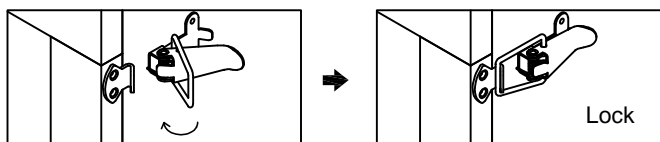

Hardware Lists

A1  Ø10*30mm Wood dowel (16pcs)	A2  Ø8*20mm Wood dowel (8pcs)	B  Ø1/4*60mm Hex-Head bolt (6pcs)
C  Ø1/4"*9.5*12mm Horizontal-Hole bolt (6pcs)	D  Ø1/4*30mm Hex-Head bolt (24pcs)	E  Ø6*60mm Hex-Head screw (2pcs)
F  Ø6*90mm Hex-Head screw (6pcs)	G  K4mm Allen key (2pcs)	H  Knob (6pcs)
I  M5/32*22mm Bolt (6pcs)	J  Cross Hinge (3pcs)	K  Ø3.5*20mm Wood screws (12pcs)
L  Ø4*35mm Wood screws (15pcs)	M  Ø3.5*15mm Wood screws (80pcs)	N1  Hinge Leaf (8pcs)
N2  Hinge Leaf (4pcs)	O  Ø3.5*15mm Wood screws (54pcs)	P  Ø17,Ø6.5*5mm Plastic Temple (2pcs)
Q1  90 DEGREE HINGES WITH LOCK (1pc)	Q2  90 DEGREE HINGES DO NOT LOCK (1pc)	R  Ø15*280mm Ty Slightly (2pcs)
S  Drawer Wheels (4pcs)	T  Ø3*10mm Wood screws (8pcs)	U  Duckle Lock (2pcs)
V  Ø4*25mm Wood screws (8pcs)	W  Ø4*50mm Wood screws (4pcs)	X  Ø9.5*10mm Plastic Canopy (4pcs)
34  Wood (2pcs)		

Step 8

R		P	
	2PCS		2PCS
D			
		2PCS	
O			
		4PCS	

Step 9

M

12PCS

Step 10

F

4PCS

Step 11

Q1	Q2
	
1PC	1PC
O	
	
22PCS	

Step 12

N1

4PCS
M

24PCS

Step 13

U	M
	
2PCS	8PCS

Step 14

S	T
	
4PCS	8PCS
	V
	
	4PCS

Step 15

A2

4PCS

Step 16

A2

4PCS