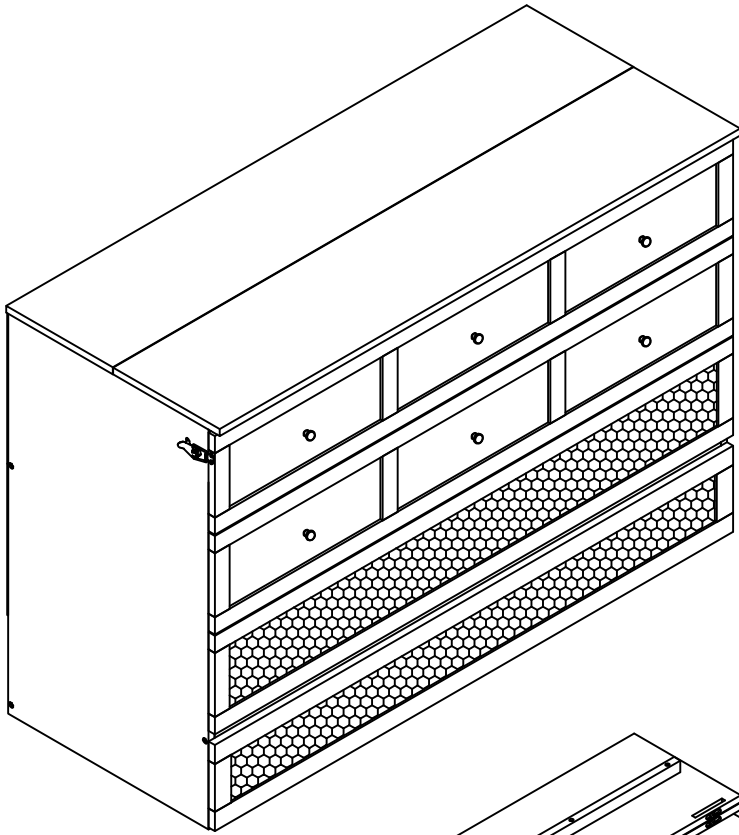

ASSEMBLY INSTRUCTIONS

Detail View

Part Lists

5 	6 	7 
8 	9  Panel-2pcs	11 
12 	13 	14 
15 	16  Slat-12pcs	17  Slat-2pcs
18 	19 	20 
21 	22 	23 
24 	25 	26 
32 		

Part Lists

1 	2 	3 
4 	10  Panel-2pcs	27 
28  Panel-2pcs	29 	30 
31  Panel-2pcs		

Hardware Lists

A1  Ø10*30mm Wood dowel (16pcs)	A2  Ø8*20mm Wood dowel (8pcs)	B  Ø1/4*60mm Hex-Head bolt (6pcs)
C  Ø1/4"*9.5*12mm Horizontal-Hole bolt (6pcs)	D  Ø1/4*30mm Hex-Head bolt (24pcs)	E  Ø6*60mm Hex-Head screw (2pcs)
F  Ø6*90mm Hex-Head screw (6pcs)	G  K4mm Allen key (2pcs)	H  Knob (6pcs)
I  M5/32*22mm Bolt (6pcs)	J  Cross Hinge (3pcs)	K  Ø3.5*20mm Wood screws (12pcs)
L  Ø4*35mm Wood screws (15pcs)	M  Ø3.5*15mm Wood screws (80pcs)	N1  Hinge Leaf (8pcs)
N2  Hinge Leaf (4pcs)	O  Ø3.5*15mm Wood screws (54pcs)	P  Ø17,Ø6.5*5mm Plastic Temple (2pcs)
Q1  90 DEGREE HINGES WITH LOCK (1pc)	Q2  90 DEGREE HINGES DO NOT LOCK (1pc)	R  Ø15*280mm Ty Slightly (2pcs)
S  Drawer Wheels (4pcs)	T  Ø3*10mm Wood screws (8pcs)	U  Duckle Lock (2pcs)
V  Ø4*25mm Wood screws (8pcs)	W  Ø4*50mm Wood screws (4pcs)	X  Ø9.5*10mm Plastic Canopy (4pcs)
34  Wood (2pcs)		