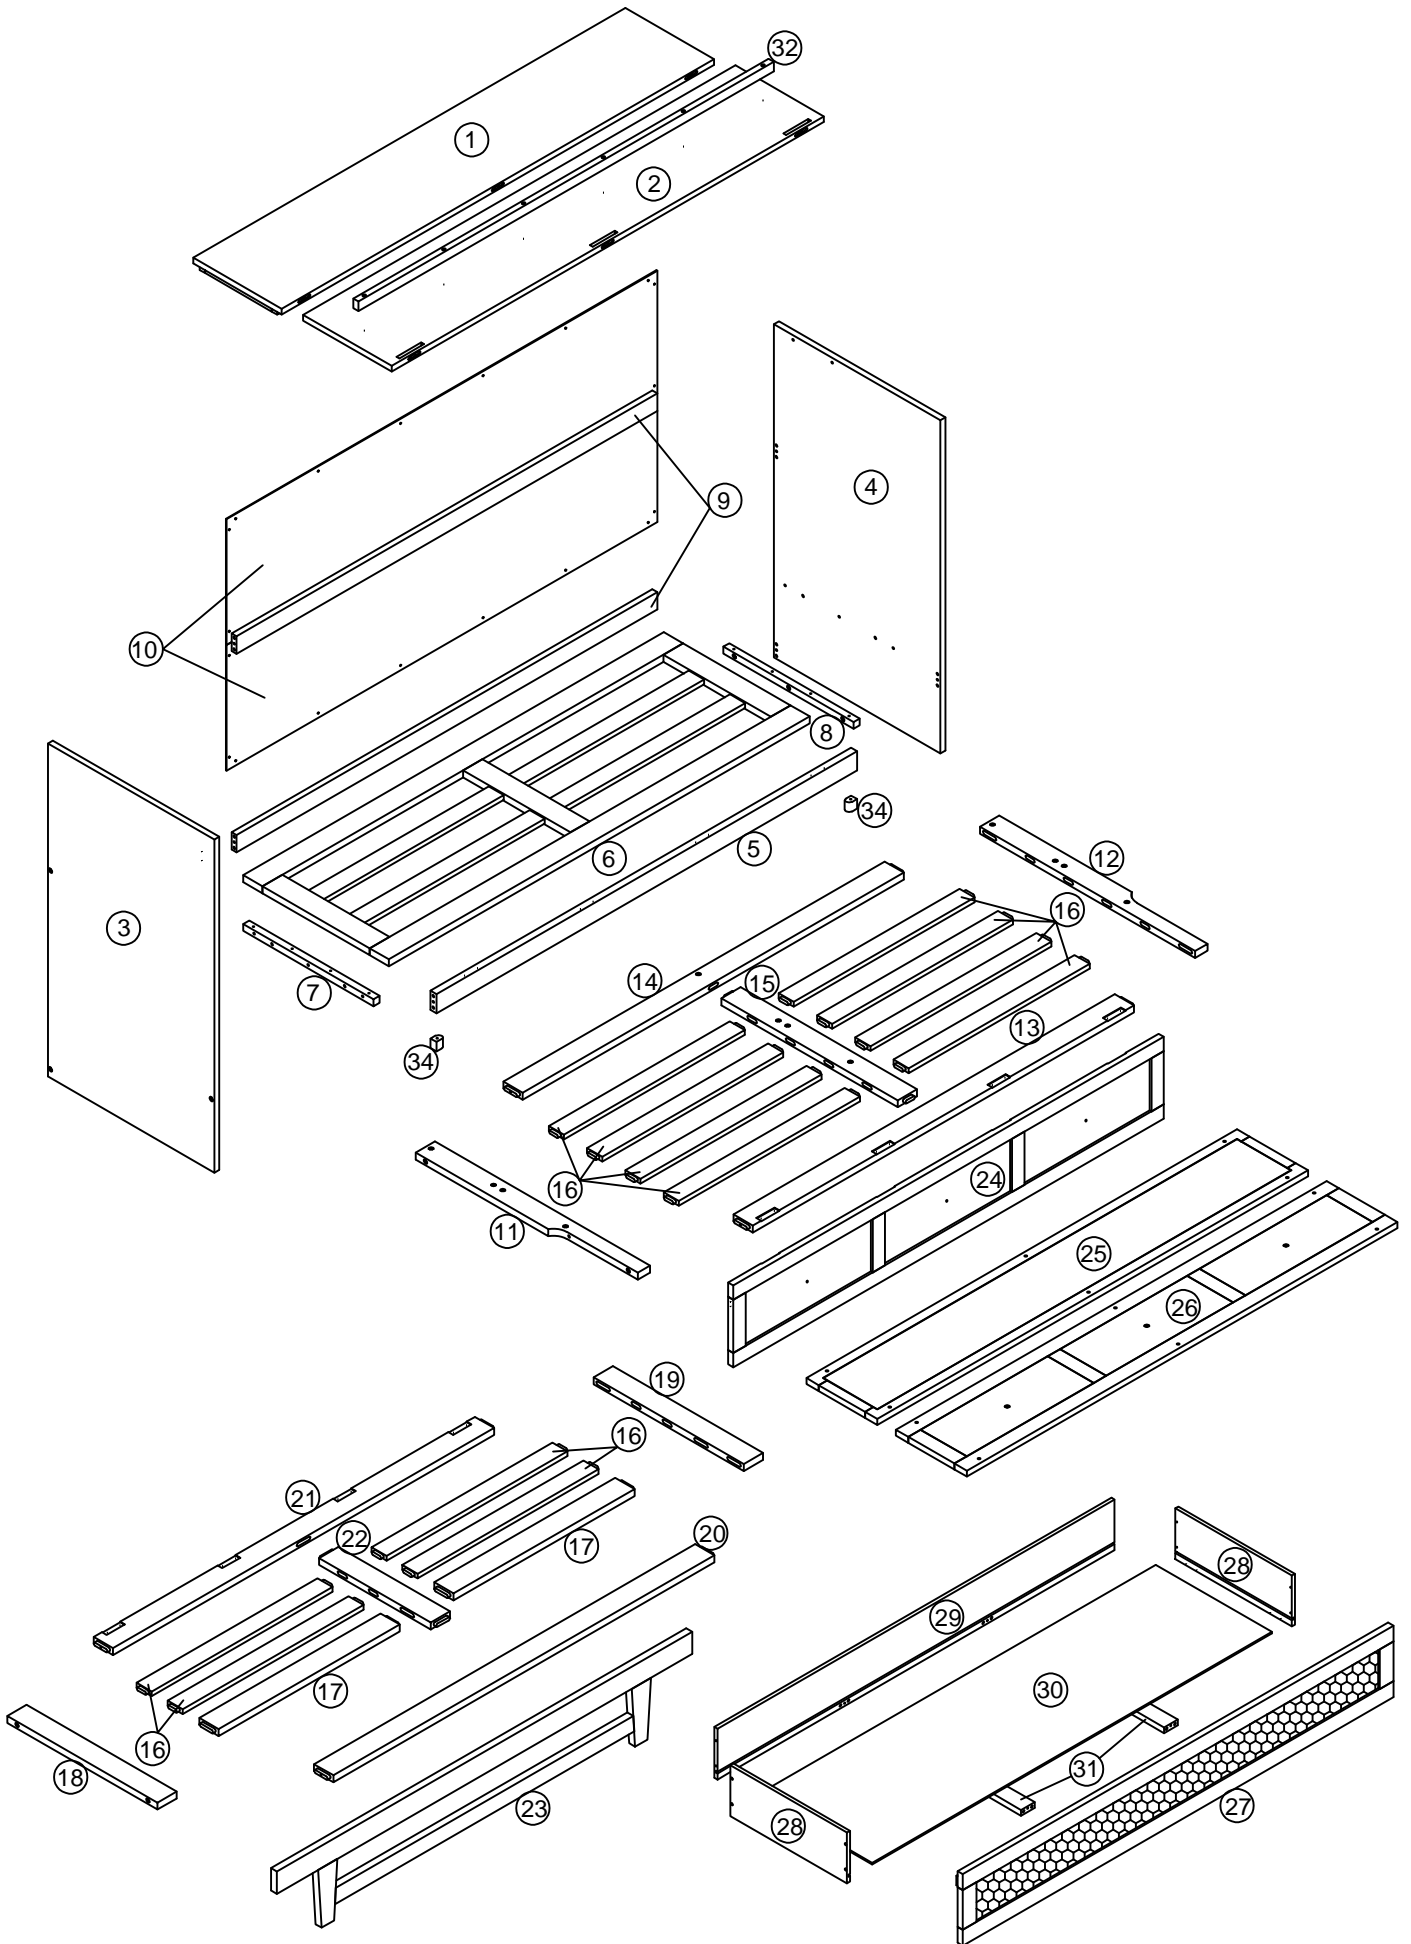

ASSEMBLY INSTRUCTIONS

Detail View

Part Lists

5 	6 	7 
8 	9  Panel-2pcs	11 
12 	13 	14 
15 	16  Slat-12pcs	17  Slat-2pcs
18 	19 	20 
21 	22 	23 
24 	25 	26 
32 		

Part Lists

1 	2 	3 
4 	10  Panel-2pcs	27 
28  Panel-2pcs	29 	30 
31  Panel-2pcs		

Hardware Lists

A1  Ø10*30mm Wood dowel (16pcs)	A2  Ø8*20mm Wood dowel (8pcs)	B  Ø1/4*60mm Hex-Head bolt (6pcs)
C  Ø1/4"*9.5*12mm Horizontal-Hole bolt (6pcs)	D  Ø1/4*30mm Hex-Head bolt (24pcs)	E  Ø6*60mm Hex-Head screw (2pcs)
F  Ø6*90mm Hex-Head screw (6pcs)	G  K4mm Allen key (2pcs)	H  Knob (6pcs)
I  M5/32*22mm Bolt (6pcs)	J  Cross Hinge (3pcs)	K  Ø3.5*20mm Wood screws (12pcs)
L  Ø4*35mm Wood screws (15pcs)	M  Ø3.5*15mm Wood screws (80pcs)	N1  Hinge Leaf (8pcs)
N2  Hinge Leaf (4pcs)	O  Ø3.5*15mm Wood screws (54pcs)	P  Ø17,Ø6.5*5mm Plastic Temple (2pcs)
Q1  90 DEGREE HINGES WITH LOCK (1pc)	Q2  90 DEGREE HINGES DO NOT LOCK (1pc)	R  Ø15*280mm Ty Slightly (2pcs)
S  Drawer Wheels (4pcs)	T  Ø3*10mm Wood screws (8pcs)	U  Duckle Lock (2pcs)
V  Ø4*25mm Wood screws (8pcs)	W  Ø4*50mm Wood screws (4pcs)	X  Ø9.5*10mm Plastic Canopy (4pcs)
34  Wood (2pcs)		