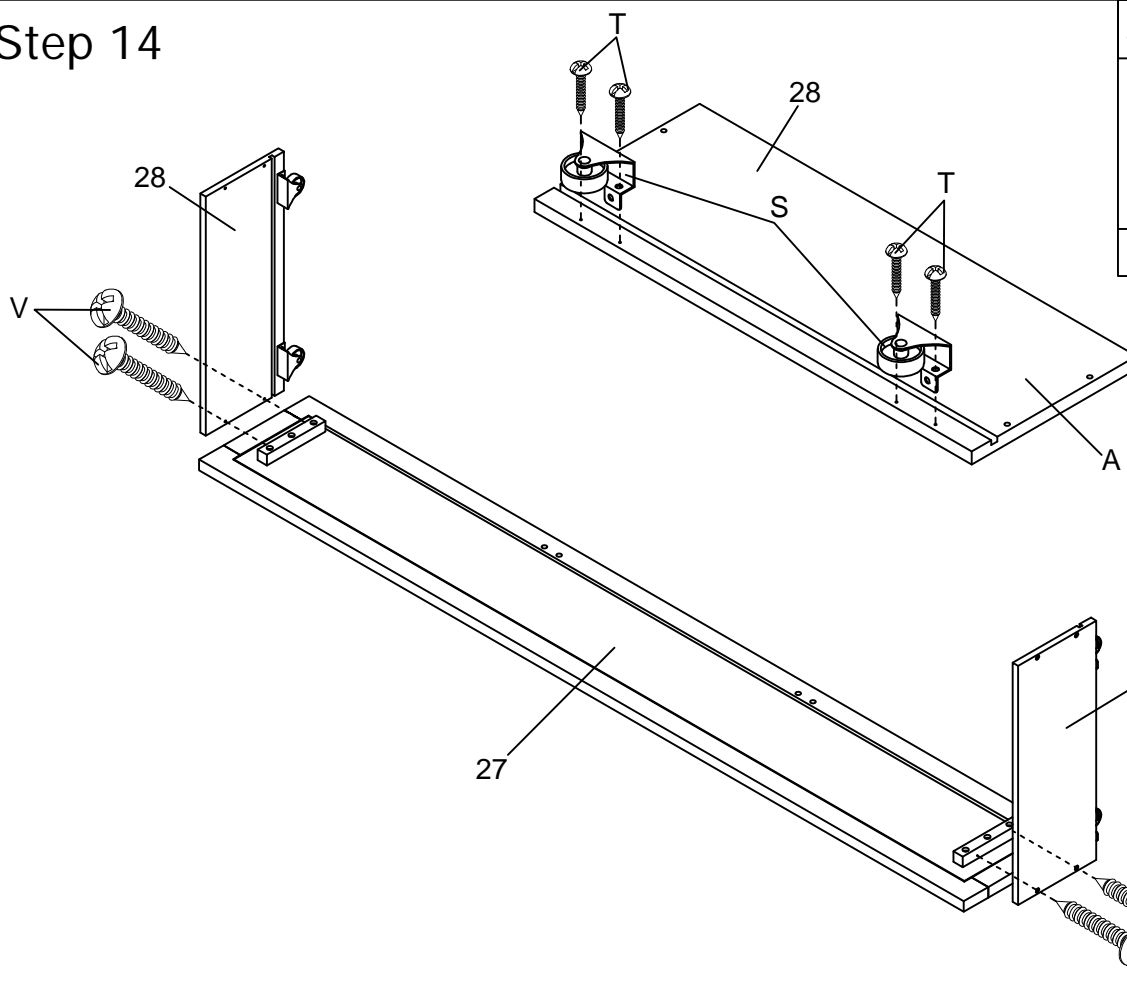

Step 13

U	M
2PCS	8PCS

Step 14

S	T
4PCS	8PCS
	V
	4PCS