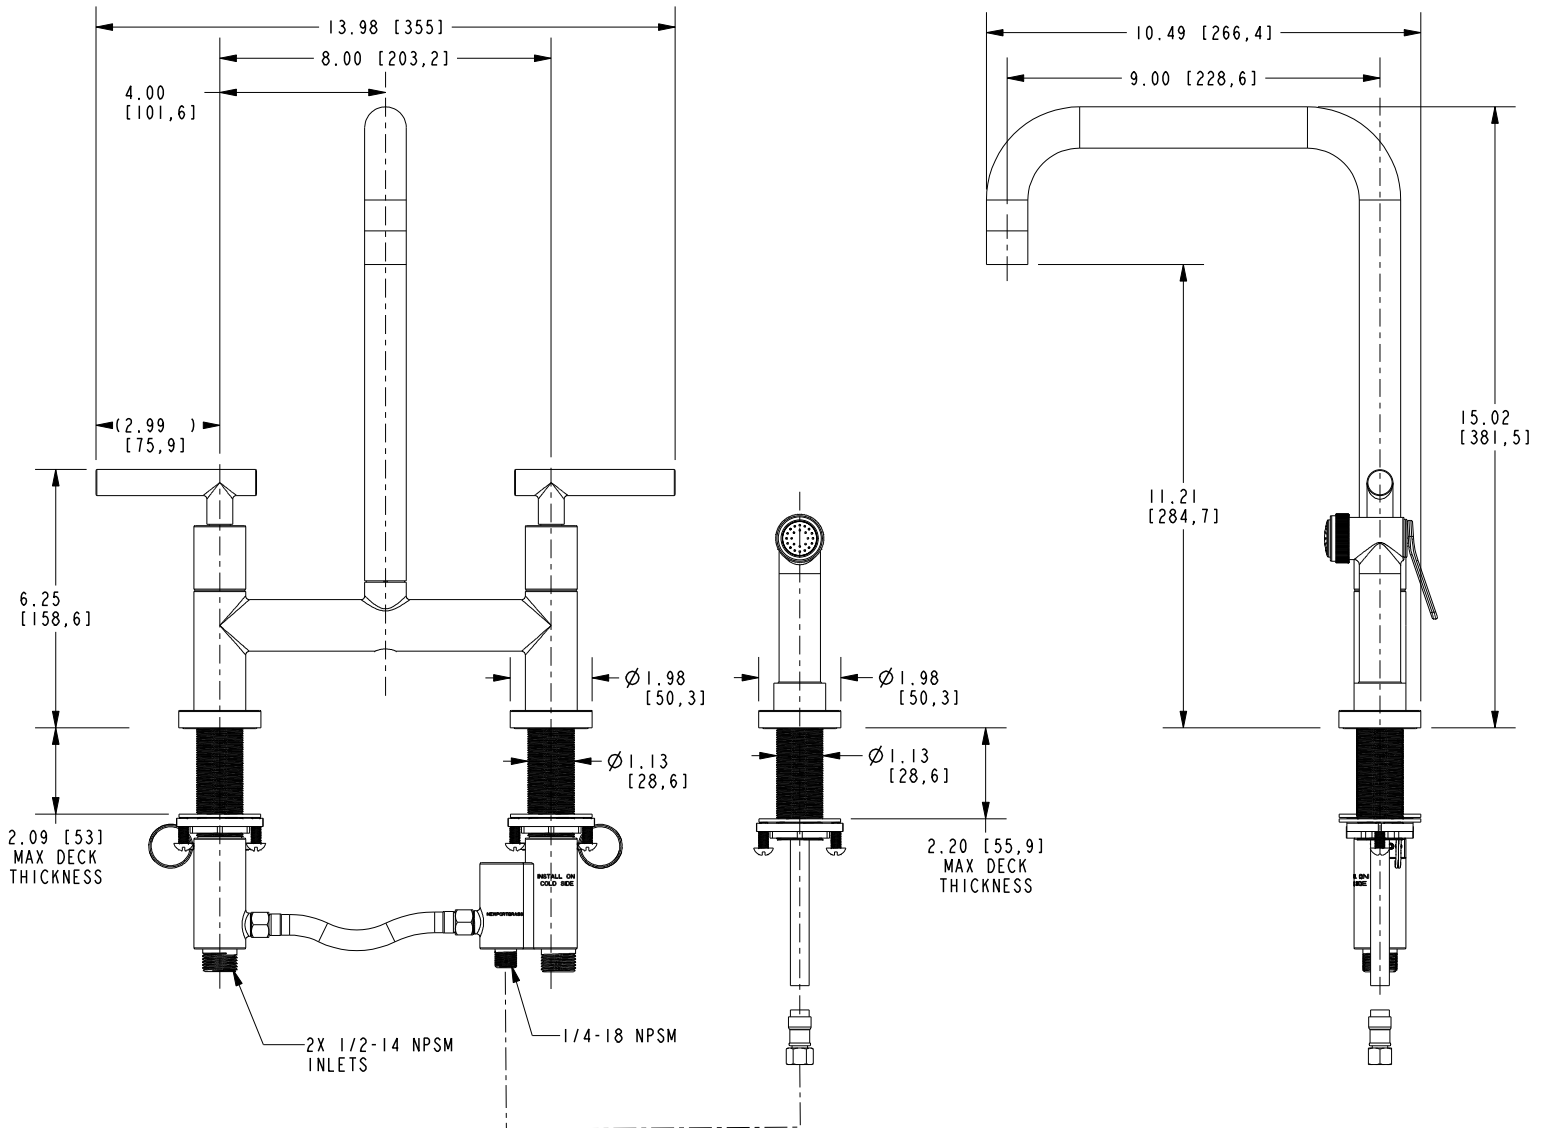

EAST SQUARE

Features

- Solid brass construction
- Bridge-style brass valve bodies
- Quarter-turn washerless ceramic disc valve cartridges
- Swivel spout assembly
- Solid brass pull-out sidespray assembly
- 11.21" (21.2 cm) spout height at outlet
- 9.00" (22.8 cm) spout reach (c-c)
- For 8.00" (20.3 cm) centers
- ADA Complaint (Handles Only)
- 1.8 GPM (6.8 LPM) Max

Bridge Style Kitchen Faucet with Sidespray

1400-5413

Codes / Standards Compliance

Meets or exceeds the following at date of manufacture:

- ASME A112.18.1/CSA B125.1
- IAPMO/cUPC
- NSF/ANSI 61, SECTION 9
- NSF/ANSI 372
- IPC
- ADA & ICC/ANSI A117.1 (Handle Only)
- Energy Policy Act of 1992
- California Energy Commission
- ASME A112.18.3 (Back Flow)
- All applicable US Federal and State material regulations

Product Specification Add "Color / Finish" suffix to Model number, below.

The Bridge Style Kitchen Faucet shall be made of solid brass construction. Faucet shall incorporate a swivel spout assembly with integral side-spray diverter assembly and feature bridge-style brass valve bodies with quarter-turn washerless ceramic disc valve cartridges. Faucet shall have a 1.8 gallons (6.8 liters) per minute maximum flow rate. Product shall be for 8.00" (20.3 cm) centers. Product shall incorporate a 11.21" (28.5 cm) spout height at outlet and a 9.00" (22.8 cm) spout reach (c-c). Faucet shall incorporate traditional lever handles. Bridge-Style Kitchen Faucet with Sidespray shall be Newport Brass Model 1400-5413/____ .

1400-5413

PRODUCT DIMENSIONS *(Units are in inches)*

East Square Bridge Style Kitchen Faucet 1400-5413