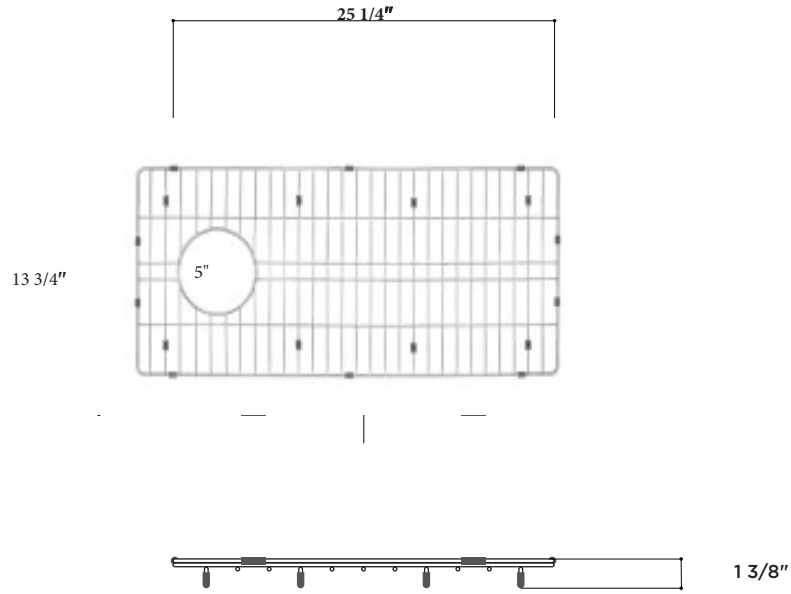

Stainless Steel Sink Grid SSG- FM03018001

compatible with Latoscana FM03018001 30" Fireclay Sink

FEATURES

- stainless steel
- 5" drain opening

DIMENSIONS

size	width	length	height	sink width
SSG-FM03018001	25 1/4"	13 3/4"	1 3/8"	24"