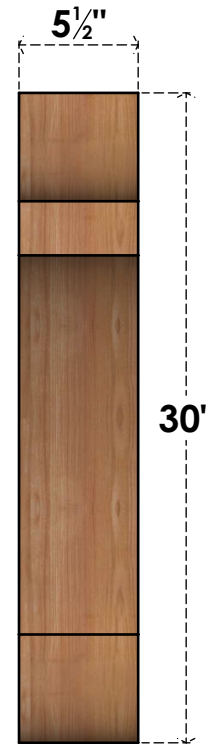

# BRC06X24X30OLY00SWR

5 1/2"W X 24"D X 30"H OLYMPIC SMOOTH BRACE, WESTERN RED CEDAR

**SIDE**

**FRONT**

EKENA MILLWORK  
 2300 WEST MAIN ST.  
 CLARKSVILLE, TX 75426  
 TOLL FREE: 866-607-0453  
 WWW.EKENAMILLWORK.COM

**NOTES**

1. INSTALLATION TO BE COMPLETED IN ACCORDANCE WITH MANUFACTURER'S SPECIFICATIONS.
2. DRAWING MAY NOT BE TO SCALE
3. THIS DRAWING IS INTENDED FOR DESIGN AND PLANNING PURPOSES ONLY.
4. ALL INFORMATION CONTAINED HEREIN WAS CURRENT AT THE TIME OF DEVELOPMENT BUT MUST BE REVIEWED AND APPROVED BY THE PRODUCT MANUFACTURER TO BE CONSIDERED ACCURATE.
5. PRODUCTS ARE NOT KILN DRIED. THIS ITEM IS UNIQUE AND WILL CONTAIN THE NATURAL VARIATIONS THAT THE WOOD SPECIES OFFERS. THIS MAY RESULT IN VARIATIONS UP TO 1/4"