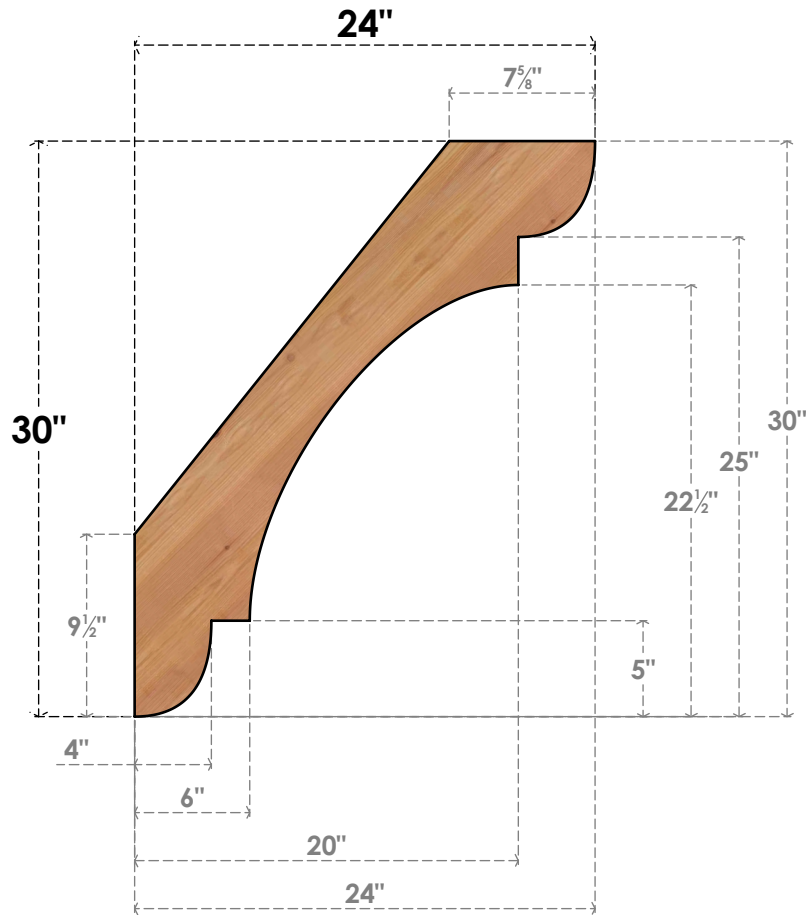

# BRC06X24X30OLY00SWR

5 1/2"W X 24"D X 30"H OLYMPIC SMOOTH BRACE, WESTERN RED CEDAR

**SIDE**

**FRONT**

EKENA MILLWORK  
 2300 WEST MAIN ST.  
 CLARKSVILLE, TX 75426  
 TOLL FREE: 866-607-0453  
 WWW.EKENAMILLWORK.COM

**NOTES**

1. INSTALLATION TO BE COMPLETED IN ACCORDANCE WITH MANUFACTURER'S SPECIFICATIONS.
2. DRAWING MAY NOT BE TO SCALE
3. THIS DRAWING IS INTENDED FOR DESIGN AND PLANNING PURPOSES ONLY.
4. ALL INFORMATION CONTAINED HEREIN WAS CURRENT AT THE TIME OF DEVELOPMENT BUT MUST BE REVIEWED AND APPROVED BY THE PRODUCT MANUFACTURER TO BE CONSIDERED ACCURATE.
5. PRODUCTS ARE NOT KILN DRIED. THIS ITEM IS UNIQUE AND WILL CONTAIN THE NATURAL VARIATIONS THAT THE WOOD SPECIES OFFERS. THIS MAY RESULT IN VARIATIONS UP TO 1/4"