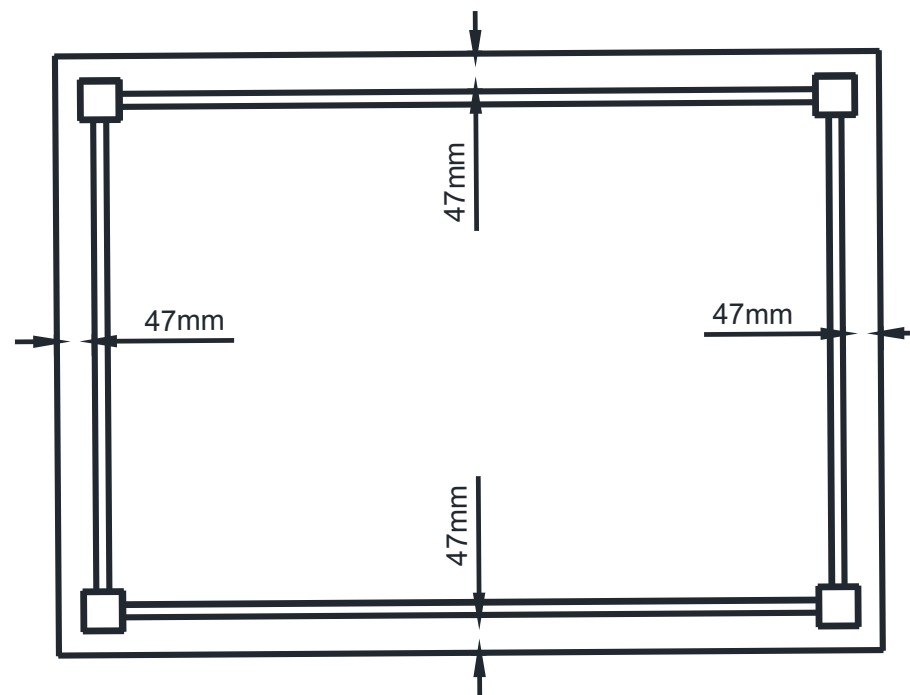

01

Hardware List			
A		 Ø7 x 100 Black	08
B			01
C		 Ø4,0 x 40	10
D		GLUE	02

02

04

03

Assemble on a clean soft surface to avoid damage.

C= 10