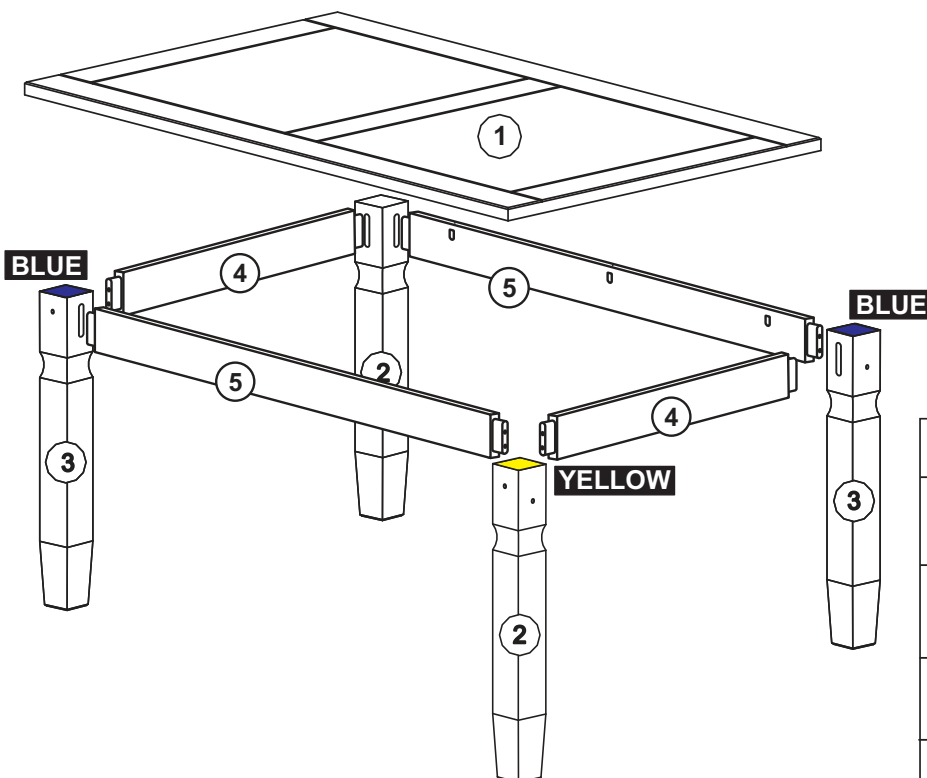

01

Hardware List			
A		 Ø7 x 100 Black	08
B			01
C		 Ø4,0 x 40	10
D		GLUE	02

02

04

03

Assemble on a clean soft surface to avoid damage.

C= 10