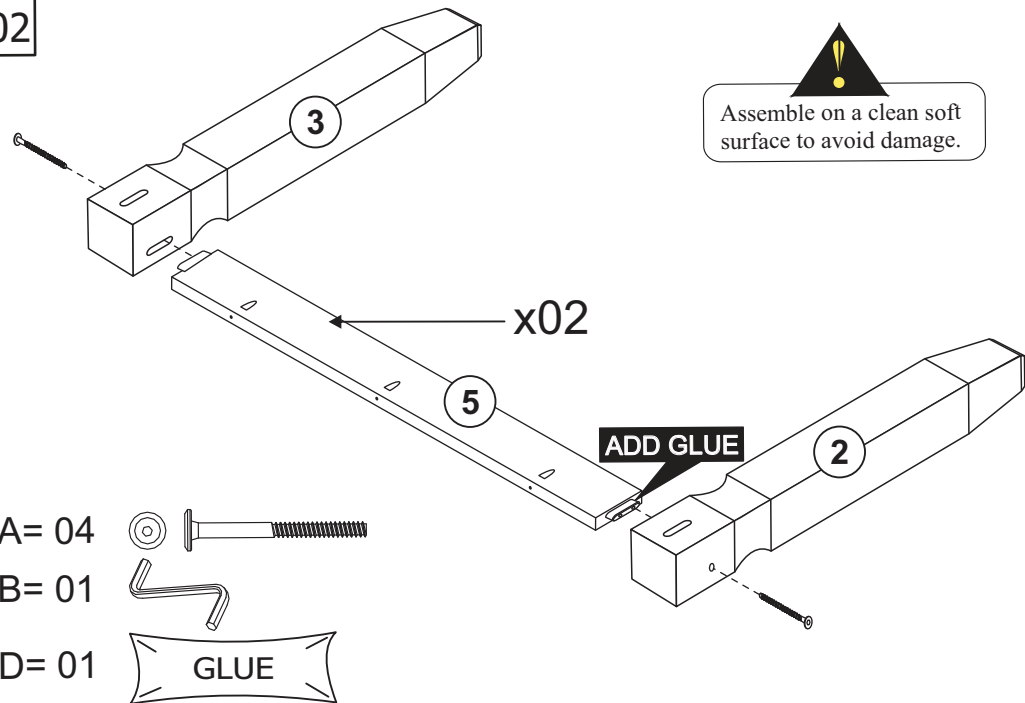

# DINING TABLE

- Please check that all parts and fittings are correct before assembling the item.
- Replacement parts can be supplied for any damages to the item.
- Please keep all packaging until the item is assembled as we will require information from this if replacement parts are required.
- If you have any questions regarding the assembly of your item please call

01

Hardware List			
A		 Ø7 x 100 Black	08
B			01
C		 Ø4,0 x 40	10
D		GLUE	02

02

04

03

Assemble on a clean soft surface to avoid damage.

C= 10