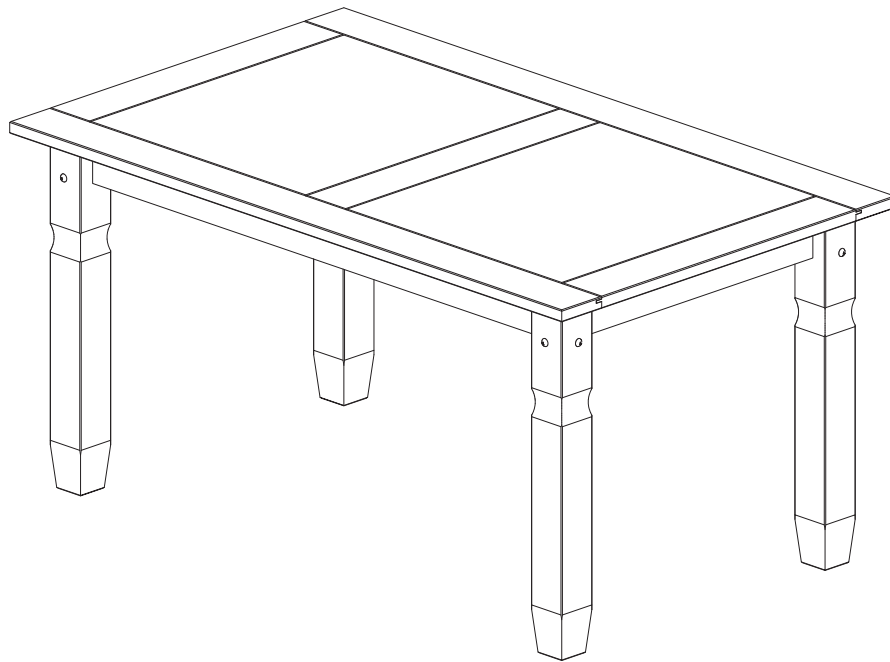

# DINING TABLE

- Please check that all parts and fittings are correct before assembling the item.
- Replacement parts can be supplied for any damages to the item.
- Please keep all packaging until the item is assembled as we will require information from this if replacement parts are required.
- If you have any questions regarding the assembly of your item please call

01

Hardware List			
A		 Ø7 x 100 Black	08
B			01
C		 Ø4,0 x 40	10
D		GLUE	02

02

04

03

Assemble on a clean soft surface to avoid damage.

C= 10