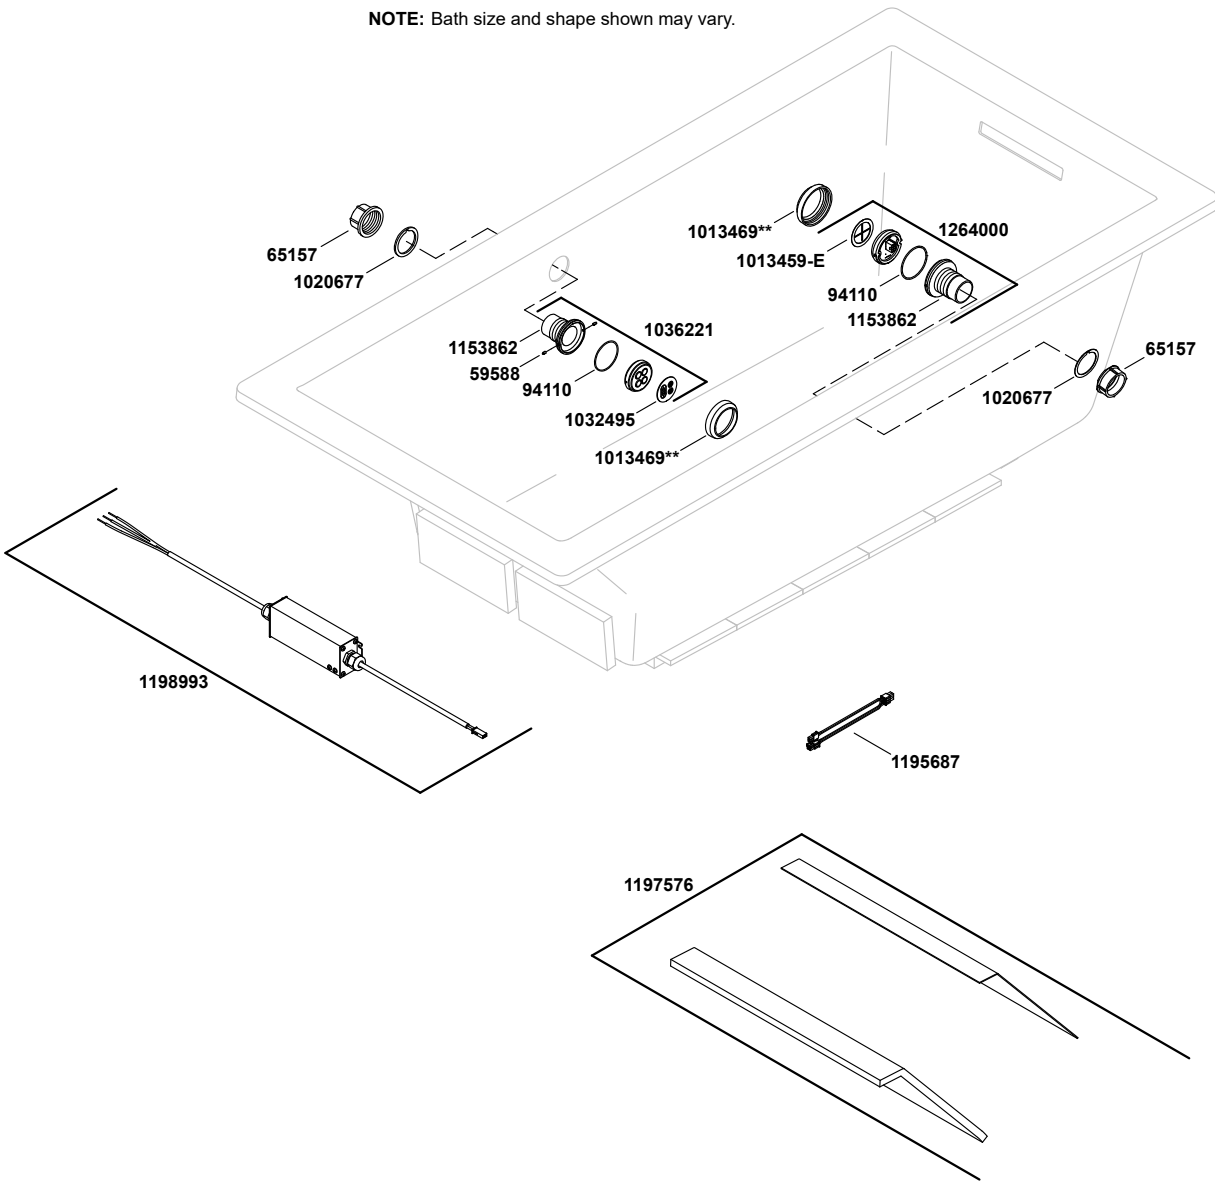

# Archer®

60" x 30" integral flange Heated BubbleMassage™ air bath with Bas  
K-1947-GHLW-0

NOTE: Bath size and shape shown may vary.

# Archer®

60" x 30" integral flange Heated BubbleMassage™ air bath with Bas  
K-1947-GHLW-0