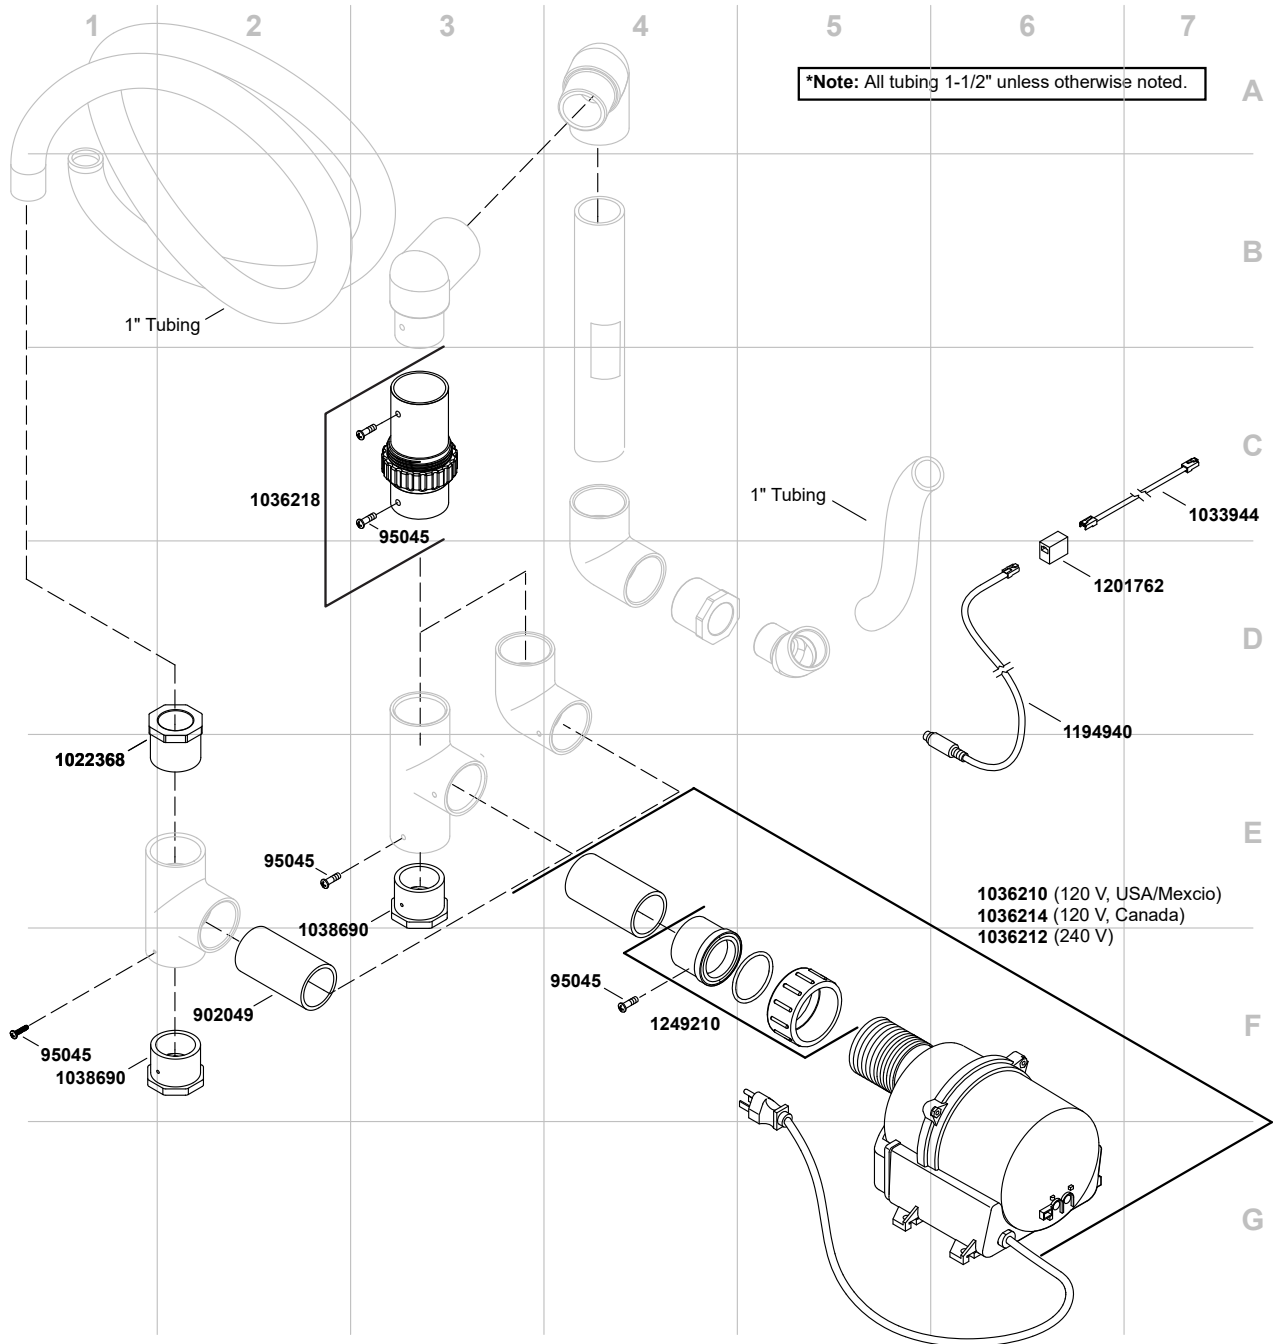

# Archer®

60" x 30" integral flange Heated BubbleMassage™ air bath with Bas  
K-1947-GHLW-0

NOTE: Bath size and shape shown may vary.

# Archer®

60" x 30" integral flange Heated BubbleMassage™ air bath with Bas  
K-1947-GHLW-0