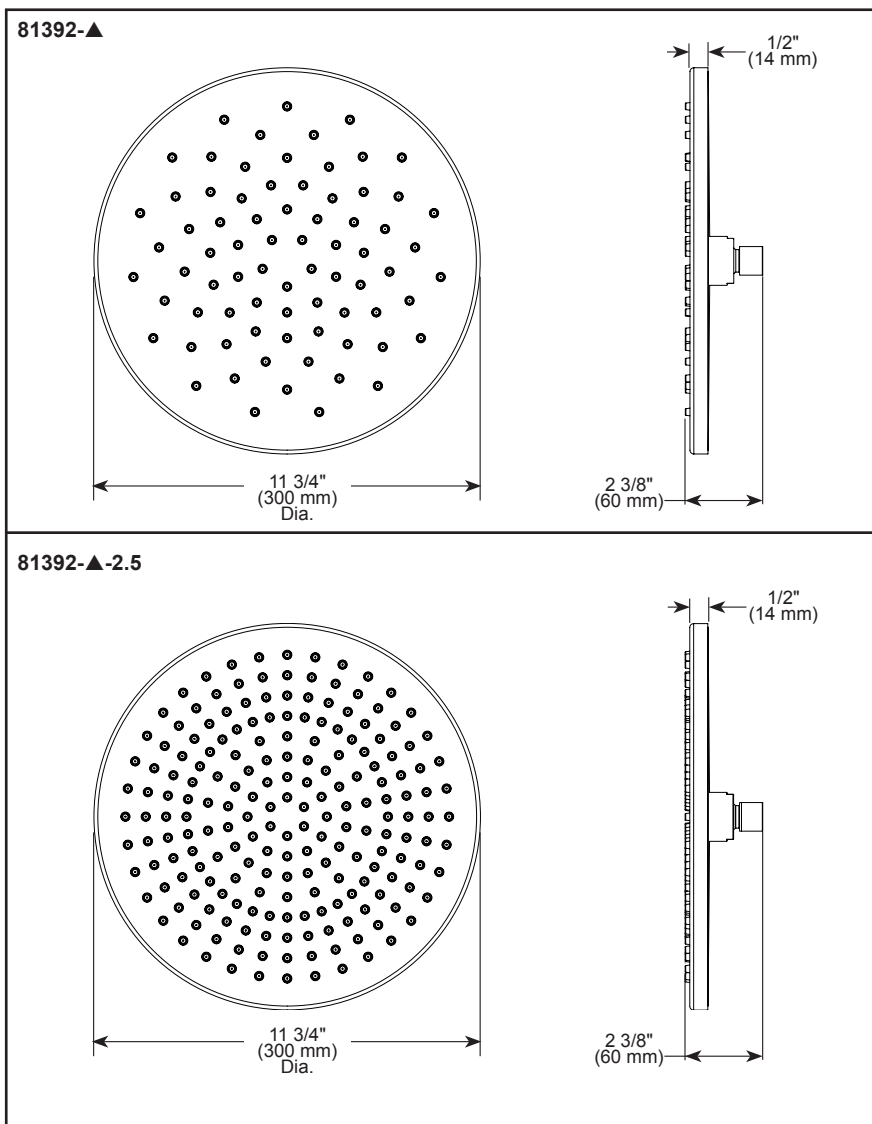

BRIZO®

RAINCAN SHOWER HEAD

■ Single-Function Round Raincan Shower Head

FEATURES:

- Touch-Clean® Spray Holes

STANDARD SPECIFICATIONS:

- Max. flow rate 2.5 gpm @ 80 psi, 9.5 L/min @ 550 kPa (81392-▲-2.5)
- Max. flow rate 1.75 gpm @ 80 psi, 6.6 L/min @ 550 kPa (81392-▲)
- Single function shower head
- Standard 1/2" pipe fittings. Wrench flats for tightening.
- Solid fabricated brass shower head
- Shower head is intended for overhead raincan orientation. Ball connector rotates and pivots.
- Finished spray face

WARRANTY

- Parts and Finish – Lifetime limited warranty; or for commercial purchasers, 10 years for multi-family residential (apartments and condominiums) and 5 years for all other commercial uses, in each case from the date the product is received by the original purchaser or their authorized representative (installation contractor, etc.).
- Please go to www.brizo.com for the complete details of our limited warranty.

COMPLIES WITH:

- ASME A112.18.1 / CSA B125.1
- EPA WaterSense® - Applies to 81392-▲ only

▲ Designate proper finish suffix

Brizo Kitchen & Bath Company reserves the right (1) to make changes in specifications and materials, and (2) to change or discontinue models, both without notice or obligation. Dimensions are for reference only. See current full-line price book or www.brizo.com for finish options and product availability.

BSP-B-81392 Rev. B

Brizo Kitchen & Bath Faucet Company

55 E. 111th Street, Carmel, IN 46280
350 South Edgeware Road, St. Thomas, ON N5P 4L1
© 2025 Brizo Kitchen & Bath Faucet Company