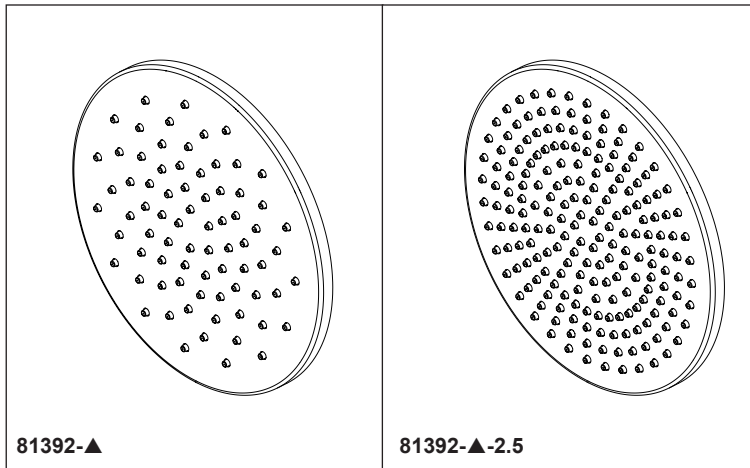

BRIZO®

RAINCAN SHOWER HEAD

■ Single-Function Round Raincan Shower Head

FEATURES:

- Touch-Clean® Spray Holes

STANDARD SPECIFICATIONS:

- Max. flow rate 2.5 gpm @ 80 psi, 9.5 L/min @ 550 kPa (81392-▲-2.5)
- Max. flow rate 1.75 gpm @ 80 psi, 6.6 L/min @ 550 kPa (81392-▲)
- Single function shower head
- Standard 1/2" pipe fittings. Wrench flats for tightening.
- Solid fabricated brass shower head
- Shower head is intended for overhead raincan orientation. Ball connector rotates and pivots.
- Finished spray face

WARRANTY

- Parts and Finish – Lifetime limited warranty; or for commercial purchasers, 10 years for multi-family residential (apartments and condominiums) and 5 years for all other commercial uses, in each case from the date the product is received by the original purchaser or their authorized representative (installation contractor, etc.).
- Please go to www.brizo.com for the complete details of our limited warranty.

COMPLIES WITH:

- ASME A112.18.1 / CSA B125.1
- EPA WaterSense® - Applies to 81392-▲ only

▲ Designate proper finish suffix

Brizo Kitchen & Bath Company reserves the right (1) to make changes in specifications and materials, and (2) to change or discontinue models, both without notice or obligation. Dimensions are for reference only. See current full-line price book or www.brizo.com for finish options and product availability.

BSP-B-81392 Rev. B

Brizo Kitchen & Bath Faucet Company

55 E. 111th Street, Carmel, IN 46280
350 South Edgeware Road, St. Thomas, ON N5P 4L1
© 2025 Brizo Kitchen & Bath Faucet Company