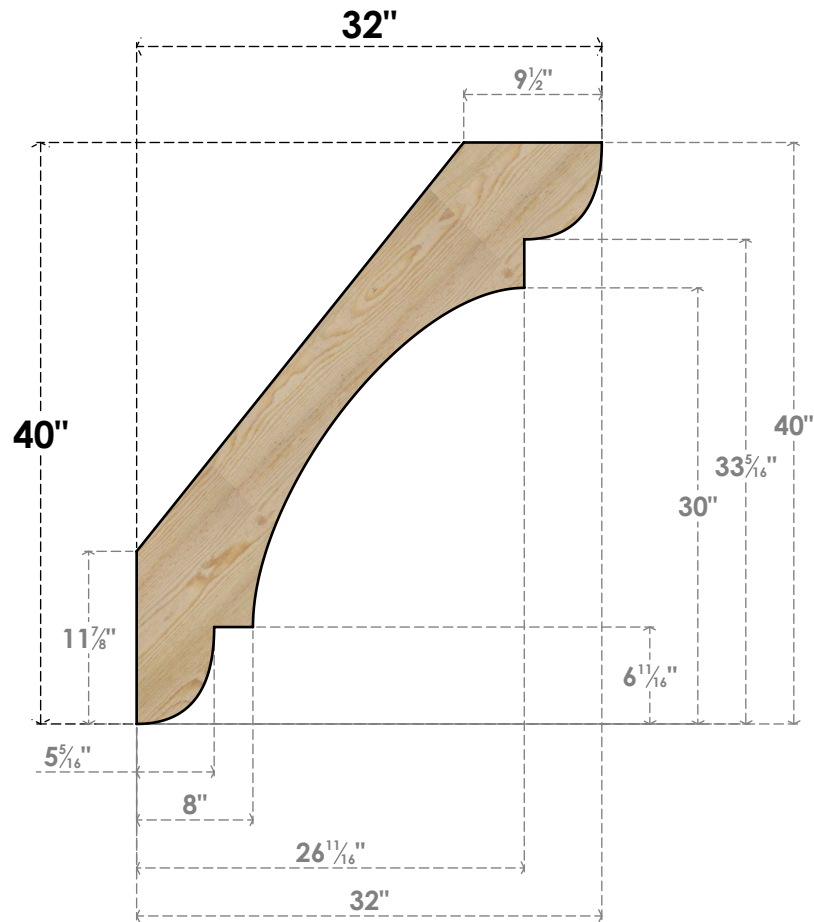

BRC04X32X40OLY00RDF

4"W X 32"D X 40"H OLYMPIC ROUGH SAWN BRACE, DOUGLAS FIR

SIDE

FRONT

EKENA MILLWORK
 2300 WEST MAIN ST.
 CLARKSVILLE, TX 75426
 TOLL FREE: 866-607-0453
 WWW.EKENAMILLWORK.COM

NOTES

1. INSTALLATION TO BE COMPLETED IN ACCORDANCE WITH MANUFACTURER'S SPECIFICATIONS.
2. DRAWING MAY NOT BE TO SCALE
3. THIS DRAWING IS INTENDED FOR DESIGN AND PLANNING PURPOSES ONLY.
4. ALL INFORMATION CONTAINED HEREIN WAS CURRENT AT THE TIME OF DEVELOPMENT BUT MUST BE REVIEWED AND APPROVED BY THE PRODUCT MANUFACTURER TO BE CONSIDERED ACCURATE.
5. PRODUCTS ARE NOT KILN DRIED. THIS ITEM IS UNIQUE AND WILL CONTAIN THE NATURAL VARIATIONS THAT THE WOOD SPECIES OFFERS. THIS MAY RESULT IN VARIATIONS UP TO 1/4"