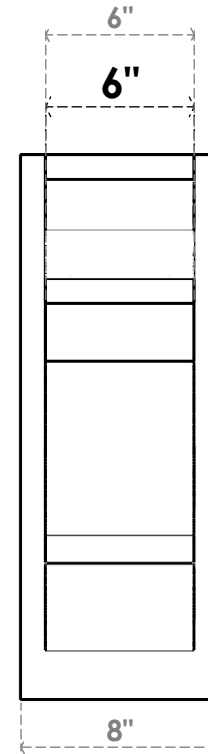

ITEM NUMBER: OUTUROC060X080X22000X22000X060X020X060BOA04RCPR

6"W TOP X 8"W BACK X 22"D X 22"H X 6"T TOP X 2"T BACK TIMBERTHANE ROUGH CEDAR BALBOA FAUX WOOD OPEN OUTLOOKER, TRADITIONAL TOP AND BLOCK BACK, 6"W CLOSED BRACE, PRIMED TAN

ISOMETRIC

GENERATED DATE : 07/05/2023

EKENA MILLWORK
2300 WEST MAIN ST.
CLARKSVILLE, TX 75426
TOLL FREE: 866-607-0453
WWW.EKENAMILLWORK.COM

NOTES

1. INSTALLATION TO BE COMPLETED IN ACCORDANCE WITH MANUFACTURER'S SPECIFICATIONS.
2. DRAWING MAY NOT BE TO SCALE
3. THIS DRAWING IS INTENDED FOR DESIGN AND PLANNING PURPOSES ONLY.
4. ALL INFORMATION CONTAINED HEREIN WAS CURRENT AT THE TIME OF DEVELOPMENT BUT MUST BE REVIEWED AND APPROVED BY THE PRODUCT MANUFACTURER TO BE CONSIDERED ACCURATE.
5. TIMBERTHANE ARCHITECTURAL PRODUCTS ARE MADE FROM HIGH DENSITY URETHANE AND COME FACTORY PRIMED