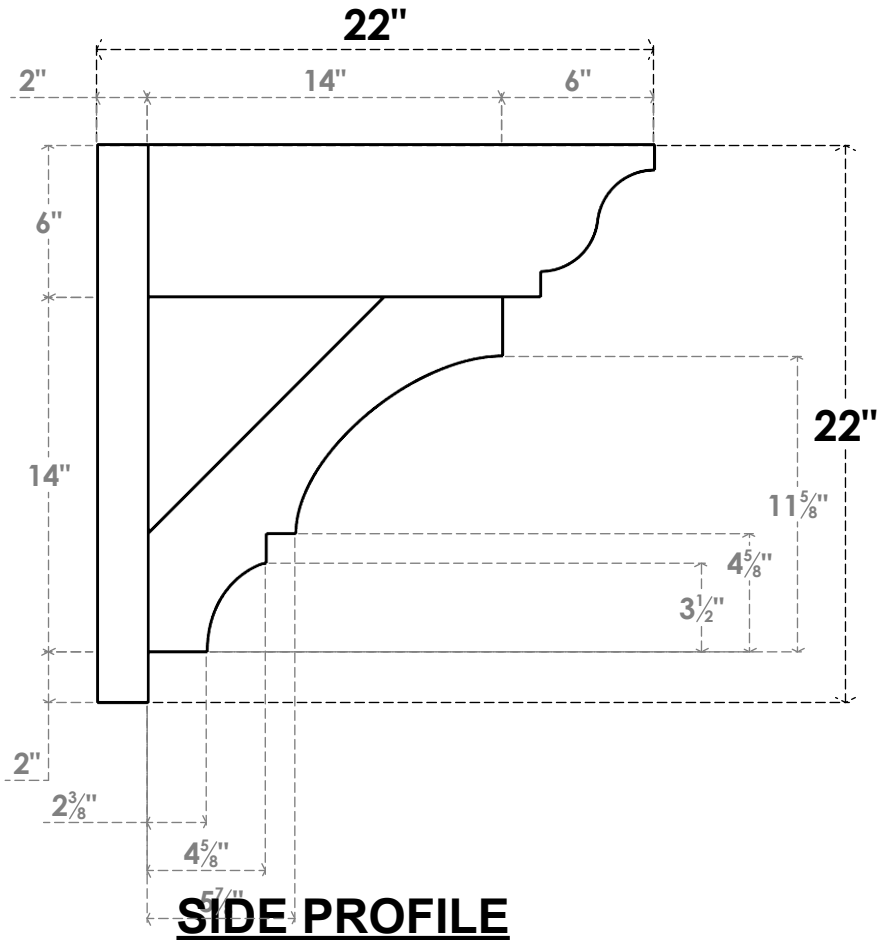

ITEM NUMBER: OUTUROC060X080X22000X22000X060X020X060BOA04RCPR

6"W TOP X 8"W BACK X 22"D X 22"H X 6"T TOP X 2"T BACK TIMBERTHANE ROUGH CEDAR BALBOA FAUX WOOD OPEN OUTLOOKER, TRADITIONAL TOP AND BLOCK BACK, 6"W CLOSED BRACE, PRIMED TAN

ISOMETRIC

GENERATED DATE : 07/05/2023

EKENA MILLWORK
2300 WEST MAIN ST.
CLARKSVILLE, TX 75426
TOLL FREE: 866-607-0453
WWW.EKENAMILLWORK.COM

NOTES

1. INSTALLATION TO BE COMPLETED IN ACCORDANCE WITH MANUFACTURER'S SPECIFICATIONS.
2. DRAWING MAY NOT BE TO SCALE
3. THIS DRAWING IS INTENDED FOR DESIGN AND PLANNING PURPOSES ONLY.
4. ALL INFORMATION CONTAINED HEREIN WAS CURRENT AT THE TIME OF DEVELOPMENT BUT MUST BE REVIEWED AND APPROVED BY THE PRODUCT MANUFACTURER TO BE CONSIDERED ACCURATE.
5. TIMBERTHANE ARCHITECTURAL PRODUCTS ARE MADE FROM HIGH DENSITY URETHANE AND COME FACTORY PRIMED