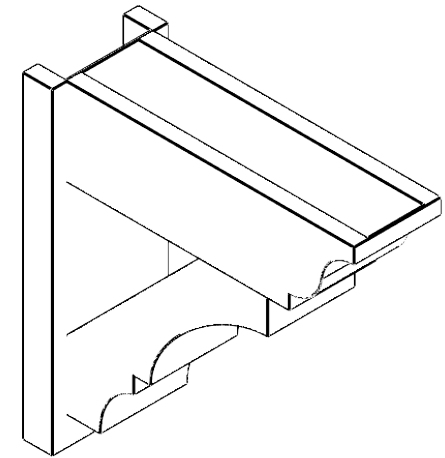

ITEM NUMBER: OUTUROC060X080X22000X22000X060X020X060BOA04RCPR

6"W TOP X 8"W BACK X 22"D X 22"H X 6"T TOP X 2"T BACK TIMBERTHANE ROUGH CEDAR BALBOA FAUX WOOD OPEN OUTLOOKER, TRADITIONAL TOP AND BLOCK BACK, 6"W CLOSED BRACE, PRIMED TAN

ISOMETRIC

GENERATED DATE : 07/05/2023

EKENA MILLWORK
2300 WEST MAIN ST.
CLARKSVILLE, TX 75426
TOLL FREE: 866-607-0453
WWW.EKENAMILLWORK.COM

NOTES

1. INSTALLATION TO BE COMPLETED IN ACCORDANCE WITH MANUFACTURER'S SPECIFICATIONS.
2. DRAWING MAY NOT BE TO SCALE
3. THIS DRAWING IS INTENDED FOR DESIGN AND PLANNING PURPOSES ONLY.
4. ALL INFORMATION CONTAINED HEREIN WAS CURRENT AT THE TIME OF DEVELOPMENT BUT MUST BE REVIEWED AND APPROVED BY THE PRODUCT MANUFACTURER TO BE CONSIDERED ACCURATE.
5. TIMBERTHANE ARCHITECTURAL PRODUCTS ARE MADE FROM HIGH DENSITY URETHANE AND COME FACTORY PRIMED