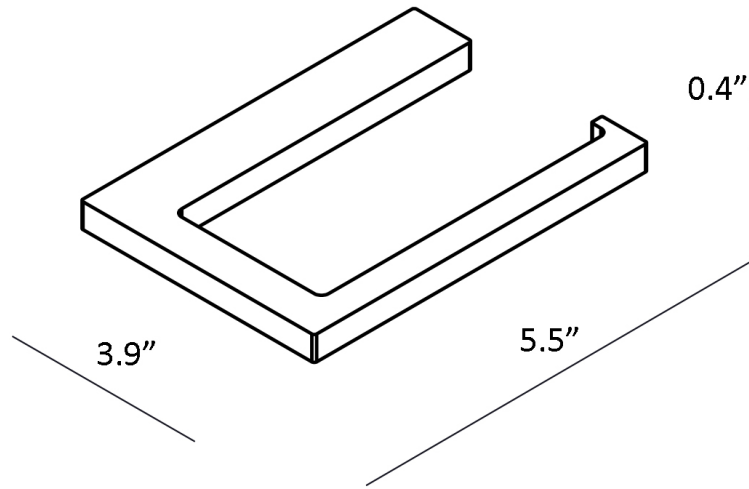

Finishes

 CR Polished Chrome

<p>Collection Luna</p>	<p>Model Luna WSBC 38090A</p>	<p>Dimensions Metric <i>1 inch = 2.54 cm</i> <i>1 inch = 25.4 mm</i></p>	 <p>1051 Lea Drive - Collegeville, PA 19426 Tel. 215 513 9400 - Fax 610 831 0215 www.ws bathcollections.com - info@ws bathcollectins.com</p>
-----------------------------------	--	--	---

Collection
Evo-Luna

Model |
Evo-Luna WSBC 38008

Dimensions Metric
1 inch = 2.54 cm
1 inch = 25.4 mm

WS[®]
BATH
COLLECTIONS

1051 Lea Drive - Collegeville, PA 19426
Tel. 215 513 9400 - Fax 610 831 0215
www.ws bathcollections.com - info@ws bathcollections.com

Collection
Nwpc

Model |
Nwpc"Y UDE"5: 232

Dimensions Metric
1 inch = 2.54 cm
1 inch = 25.4 mm

WS[®]
BATH
COLLECTIONS

1051 Lea Drive - Collegeville, PA 19426
Tel. 215 513 9400 - Fax 610 831 0215
www.ws bathcollections.com - info@ws bathcollections.com

Collection
Nwpc

Model |
Nwpc'Y UDE'5: 232

Dimensions Metric
1 inch = 2.54 cm
1 inch = 25.4 mm

WS[®]
BATH
COLLECTIONS

1051 Lea Drive - Collegeville, PA 19426
Tel. 215 513 9400 - Fax 610 831 0215
www.ws bathcollections.com - info@ws bathcollections.com