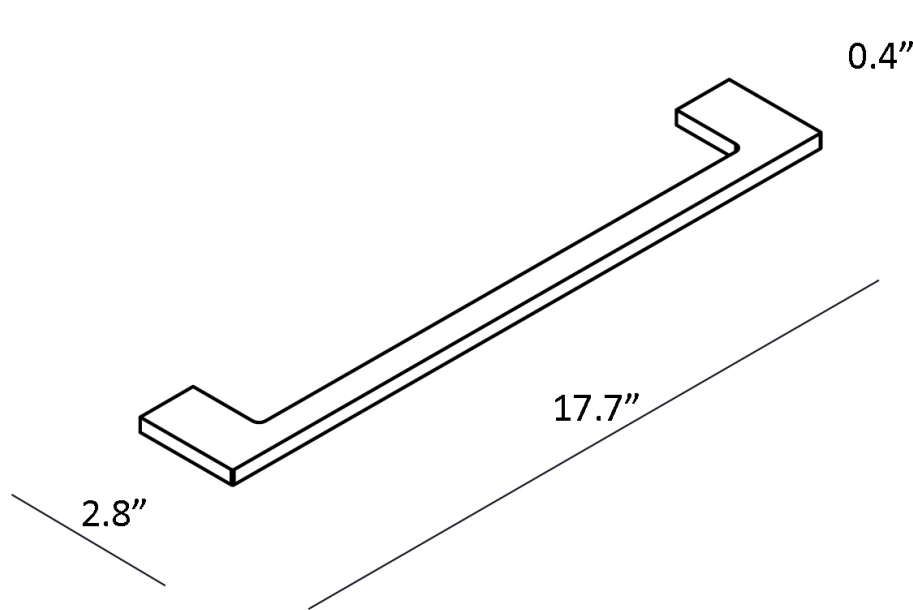

Finishes

 CR Polished Chrome

<p>Collection Luna</p>	<p>Model Luna WSBC 38090A</p>	<p>Dimensions Metric <i>1 inch = 2.54 cm</i> <i>1 inch = 25.4 mm</i></p>	 <p>1051 Lea Drive - Collegeville, PA 19426 Tel. 215 513 9400 - Fax 610 831 0215 www.ws bathcollections.com - info@ws bathcollectins.com</p>
-----------------------------------	--	--	---

Collection
Evo-Luna

Model |
Evo-Luna WSBC 38008

Dimensions Metric
1 inch = 2.54 cm
1 inch = 25.4 mm

WS[®]
BATH
COLLECTIONS

1051 Lea Drive - Collegeville, PA 19426
Tel. 215 513 9400 - Fax 610 831 0215
www.ws bathcollections.com - info@ws bathcollections.com

Collection
Nwpc

Model |
Nwpc"Y UDE"5: 232

Dimensions Metric
1 inch = 2.54 cm
1 inch = 25.4 mm

WS[®]
BATH
COLLECTIONS

1051 Lea Drive - Collegeville, PA 19426
Tel. 215 513 9400 - Fax 610 831 0215
www.ws bathcollections.com - info@ws bathcollections.com

Collection
Nwpc

Model |
Nwpc'Y UDE'5: 232

Dimensions Metric
1 inch = 2.54 cm
1 inch = 25.4 mm

WS[®]
BATH
COLLECTIONS

1051 Lea Drive - Collegeville, PA 19426
Tel. 215 513 9400 - Fax 610 831 0215
www.ws bathcollections.com - info@ws bathcollections.com