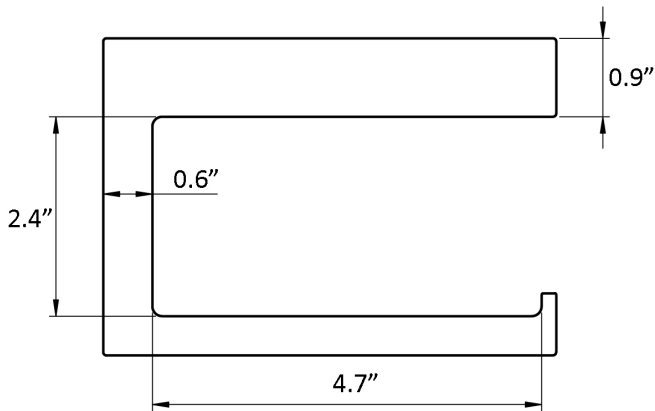

Finishes

 CR Polished Chrome

<p>Collection Luna</p>	<p>Model Luna WSBC 38090A</p>	<p>Dimensions Metric <i>1 inch = 2.54 cm</i> <i>1 inch = 25.4 mm</i></p>	 <p>1051 Lea Drive - Collegeville, PA 19426 Tel. 215 513 9400 - Fax 610 831 0215 www.ws bathcollections.com - info@ws bathcollectins.com</p>
-----------------------------------	--	--	---

Collection
Evo-Luna

Model |
Evo-Luna WSBC 38008

Dimensions Metric
1 inch = 2.54 cm
1 inch = 25.4 mm

WS[®]
BATH
COLLECTIONS

1051 Lea Drive - Collegeville, PA 19426
Tel. 215 513 9400 - Fax 610 831 0215
www.ws bathcollections.com - info@ws bathcollections.com

Collection
Nwpc

Model |
Nwpc"Y UDE"5: 232

Dimensions Metric
1 inch = 2.54 cm
1 inch = 25.4 mm

WS[®]
BATH
COLLECTIONS

1051 Lea Drive - Collegeville, PA 19426
Tel. 215 513 9400 - Fax 610 831 0215
www.ws bathcollections.com - info@ws bathcollections.com

Collection
Nwpc

Model |
Nwpc'Y UDE'5: 232

Dimensions Metric
1 inch = 2.54 cm
1 inch = 25.4 mm

WS[®]
BATH
COLLECTIONS

1051 Lea Drive - Collegeville, PA 19426
Tel. 215 513 9400 - Fax 610 831 0215
www.ws bathcollections.com - info@ws bathcollections.com