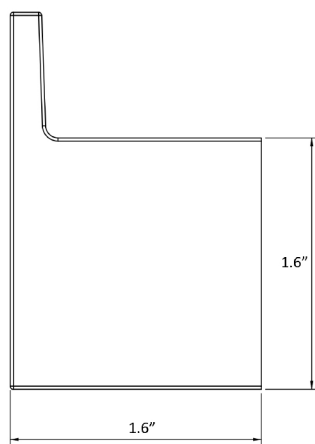

Finishes

 CR Polished Chrome

<p>Collection Luna</p>	<p>Model Luna WSBC 38090A</p>	<p>Dimensions Metric <i>1 inch = 2.54 cm</i> <i>1 inch = 25.4 mm</i></p>	 <p>1051 Lea Drive - Collegeville, PA 19426 Tel. 215 513 9400 - Fax 610 831 0215 www.ws bathcollections.com - info@ws bathcollectins.com</p>
-----------------------------------	--	--	---

Collection
Evo-Luna

Model |
Evo-Luna WSBC 38008

Dimensions Metric
1 inch = 2.54 cm
1 inch = 25.4 mm

WS[®]
BATH
COLLECTIONS

1051 Lea Drive - Collegeville, PA 19426
Tel. 215 513 9400 - Fax 610 831 0215
www.ws bathcollections.com - info@ws bathcollections.com

Collection
Nwpc

Model |
Nwpc"Y UDE"5: 232

Dimensions Metric
1 inch = 2.54 cm
1 inch = 25.4 mm

WS[®]
BATH
COLLECTIONS

1051 Lea Drive - Collegeville, PA 19426
Tel. 215 513 9400 - Fax 610 831 0215
www.ws bathcollections.com - info@ws bathcollections.com

Collection
Nwpc

Model |
Nwpc'Y UDE'5: 232

Dimensions Metric
1 inch = 2.54 cm
1 inch = 25.4 mm

WS[®]
BATH
COLLECTIONS

1051 Lea Drive - Collegeville, PA 19426
Tel. 215 513 9400 - Fax 610 831 0215
www.ws bathcollections.com - info@ws bathcollections.com