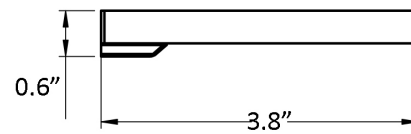

Finishes

 CR Polished Chrome

<p>Collection Luna</p>	<p>Model Luna WSBC 38090A</p>	<p>Dimensions Metric <i>1 inch = 2.54 cm</i> <i>1 inch = 25.4 mm</i></p>	 <p>1051 Lea Drive - Collegeville, PA 19426 Tel. 215 513 9400 - Fax 610 831 0215 www.ws bathcollections.com - info@ws bathcollectins.com</p>
-----------------------------------	--	--	---

Collection
Evo-Luna

Model |
Evo-Luna WSBC 38008

Dimensions Metric
1 inch = 2.54 cm
1 inch = 25.4 mm

WS[®]
BATH
COLLECTIONS

1051 Lea Drive - Collegeville, PA 19426
Tel. 215 513 9400 - Fax 610 831 0215
www.ws bathcollections.com - info@ws bathcollections.com

Collection
Nwpc

Model |
Nwpc"Y UDE"5: 232

Dimensions Metric
1 inch = 2.54 cm
1 inch = 25.4 mm

WS[®]
BATH
COLLECTIONS

1051 Lea Drive - Collegeville, PA 19426
Tel. 215 513 9400 - Fax 610 831 0215
www.ws bathcollections.com - info@ws bathcollections.com

Collection
Nwpc

Model |
Nwpc'Y UDE'5: 232

Dimensions Metric
1 inch = 2.54 cm
1 inch = 25.4 mm

WS[®]
BATH
COLLECTIONS

1051 Lea Drive - Collegeville, PA 19426
Tel. 215 513 9400 - Fax 610 831 0215
www.ws bathcollections.com - info@ws bathcollections.com