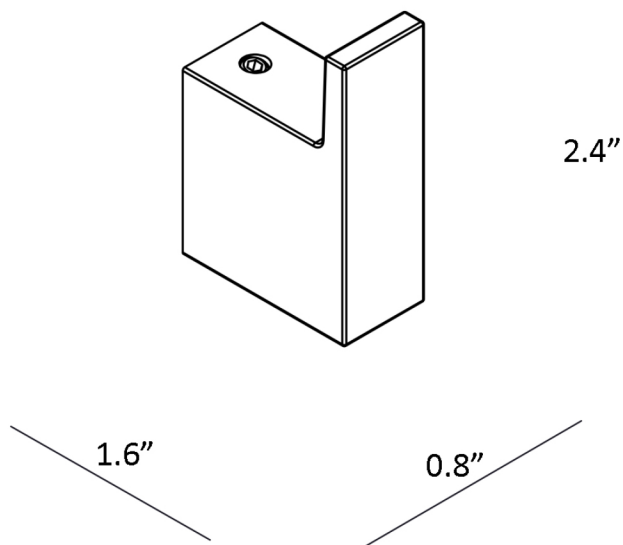

Features

- Bathroom accessory set
- Polished Chrome Finish
- Solid Brass Base
- Includes Mounting Hardware

Luna WSBC 38090A CR

SKU# | Option:

- Evo - Luna WSBC 38008 CR | Single Hook
- Luna WSBC 38010 CR | 17.7" L x 2.8" W x 0.4" H Towel Bar
- Luna WSBC 38004 CR | 5.5" L x 3.9" W x 0.4" H Toilet Paper Holder

Finishes

 CR Polished Chrome

<p>Collection Luna</p>	<p>Model Luna WSBC 38090A</p>	<p>Dimensions Metric <i>1 inch = 2.54 cm</i> <i>1 inch = 25.4 mm</i></p>	 <p>1051 Lea Drive - Collegeville, PA 19426 Tel. 215 513 9400 - Fax 610 831 0215 www.ws bathcollections.com - info@ws bathcollectins.com</p>
-----------------------------------	--	--	---

Collection
Evo-Luna

Model |
Evo-Luna WSBC 38008

Dimensions Metric
1 inch = 2.54 cm
1 inch = 25.4 mm

WS[®]
BATH
COLLECTIONS

1051 Lea Drive - Collegeville, PA 19426
Tel. 215 513 9400 - Fax 610 831 0215
www.ws bathcollections.com - info@ws bathcollections.com

Collection
Nwpc

Model |
Nwpc"Y UDE"5: 232

Dimensions Metric
1 inch = 2.54 cm
1 inch = 25.4 mm

WS[®]
BATH
COLLECTIONS

1051 Lea Drive - Collegeville, PA 19426
Tel. 215 513 9400 - Fax 610 831 0215
www.ws bathcollections.com - info@ws bathcollections.com