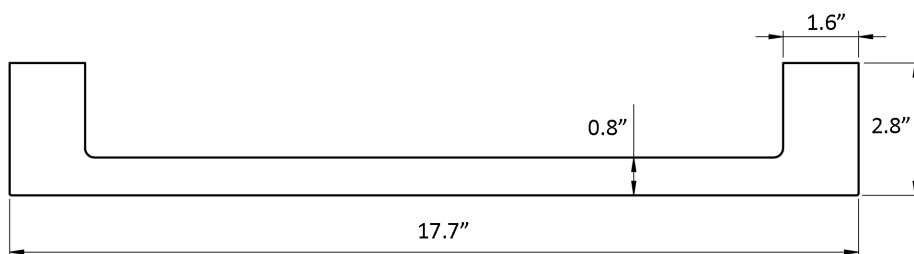

Finishes

 CR Polished Chrome

<p>Collection Luna</p>	<p>Model Luna WSBC 38090A</p>	<p>Dimensions Metric <i>1 inch = 2.54 cm</i> <i>1 inch = 25.4 mm</i></p>	 <p>1051 Lea Drive - Collegeville, PA 19426 Tel. 215 513 9400 - Fax 610 831 0215 www.ws bathcollections.com - info@ws bathcollectins.com</p>
-----------------------------------	--	--	---

Collection
Evo-Luna

Model |
Evo-Luna WSBC 38008

Dimensions Metric
1 inch = 2.54 cm
1 inch = 25.4 mm

WS[®]
BATH
COLLECTIONS

1051 Lea Drive - Collegeville, PA 19426
Tel. 215 513 9400 - Fax 610 831 0215
www.ws bathcollections.com - info@ws bathcollections.com

Collection
Nwpc

Model |
Nwpc"Y UDE"5: 232

Dimensions Metric
1 inch = 2.54 cm
1 inch = 25.4 mm

WS[®]
BATH
COLLECTIONS

1051 Lea Drive - Collegeville, PA 19426
Tel. 215 513 9400 - Fax 610 831 0215
www.ws bathcollections.com - info@ws bathcollections.com

Collection
Nwpc

Model |
Nwpc'Y UDE'5: 232

Dimensions Metric
1 inch = 2.54 cm
1 inch = 25.4 mm

WS[®]
BATH
COLLECTIONS

1051 Lea Drive - Collegeville, PA 19426
Tel. 215 513 9400 - Fax 610 831 0215
www.ws bathcollections.com - info@ws bathcollections.com