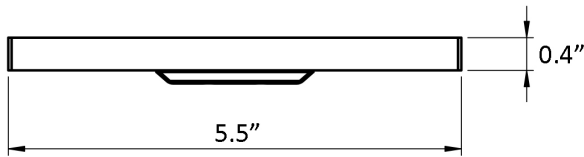

Finishes

 CR Polished Chrome

<p>Collection Luna</p>	<p>Model Luna WSBC 38090A</p>	<p>Dimensions Metric <i>1 inch = 2.54 cm</i> <i>1 inch = 25.4 mm</i></p>	 <p>1051 Lea Drive - Collegeville, PA 19426 Tel. 215 513 9400 - Fax 610 831 0215 www.ws bathcollections.com - info@ws bathcollectins.com</p>
-----------------------------------	--	--	---

Collection
Evo-Luna

Model |
Evo-Luna WSBC 38008

Dimensions Metric
1 inch = 2.54 cm
1 inch = 25.4 mm

WS[®]
BATH
COLLECTIONS

1051 Lea Drive - Collegeville, PA 19426
Tel. 215 513 9400 - Fax 610 831 0215
www.ws bathcollections.com - info@ws bathcollections.com

Collection
Nwpc

Model |
Nwpc"Y UDE"5: 232

Dimensions Metric
1 inch = 2.54 cm
1 inch = 25.4 mm

WS[®]
BATH
COLLECTIONS

1051 Lea Drive - Collegeville, PA 19426
Tel. 215 513 9400 - Fax 610 831 0215
www.ws bathcollections.com - info@ws bathcollections.com

Collection
Nwpc

Model |
Nwpc'Y UDE'5: 232

Dimensions Metric
1 inch = 2.54 cm
1 inch = 25.4 mm

WS[®]
BATH
COLLECTIONS

1051 Lea Drive - Collegeville, PA 19426
Tel. 215 513 9400 - Fax 610 831 0215
www.ws bathcollections.com - info@ws bathcollections.com