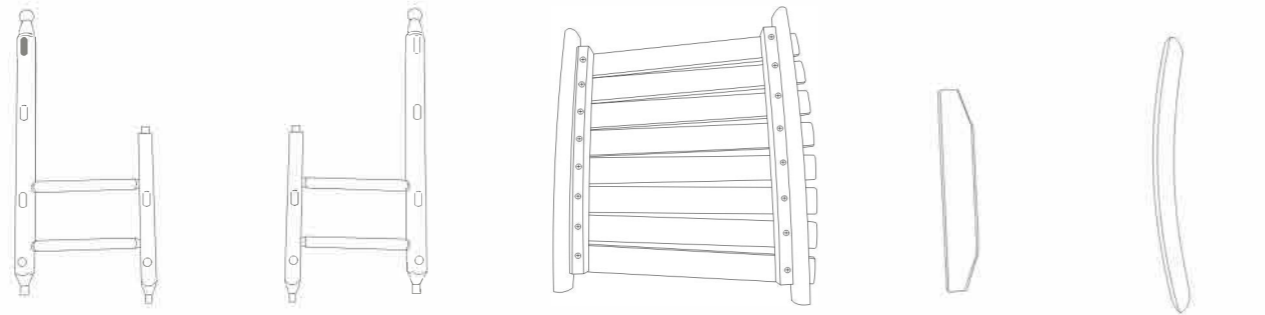

**CAUTION-PLEASE READ**

1. This chair is NOT RECOMMENDED FOR WEIGHT OF MORE THAN 80LBS.
2. Care should be taken to avoid tipping while seated.
3. This chair is designed for use on level ground only. Do not use on unlevel ground.
4. To avoid harm or injury - do not sit on arms.
5. PRODUCT IS FOR RESIDENTIAL USE ONLY-NOT MEANT FOR COMMERCIAL USE.

PACKAGE CONTENTS CONTENIDO DEL PAQUETE. CONTENU DE L'EMBALLAGE. CONTENIDO DEL PAQUETE

A=1PC B=1PC C=1PC D=2PC E=2PCS

F=1PC G=1PC H=1PC I=1PC

AA = 18PCS

BB = 14PCS