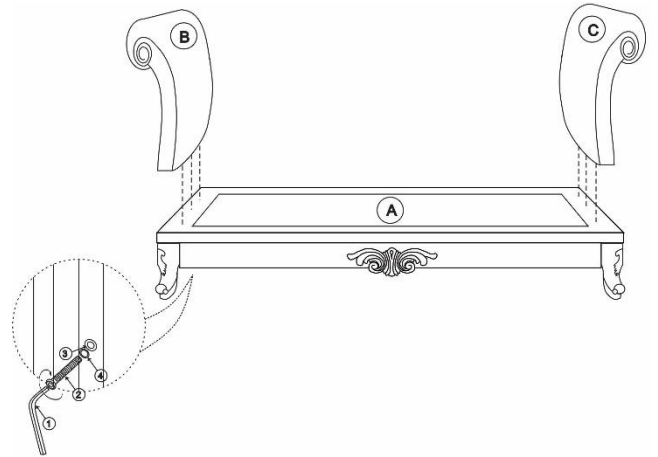

ASSEMBLY INSTRUCTIONS

DESCRIPTION: LOVESEAT

ASSEMBLE COMPLETE