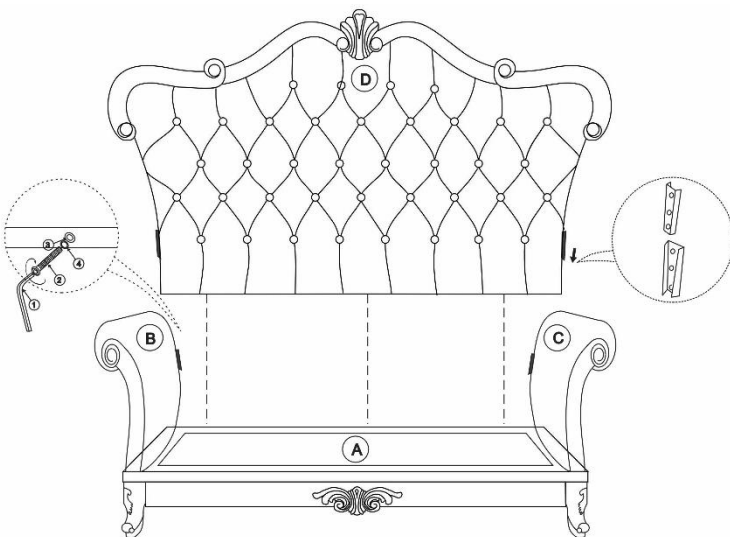

ASSEMBLY INSTRUCTIONS

DESCRIPTION: LOVESEAT

ASSEMBLE COMPLETE