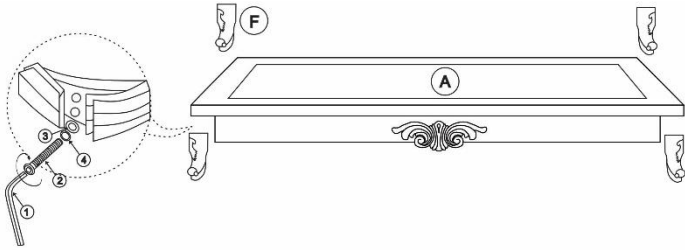

ASSEMBLY INSTRUCTIONS

DESCRIPTION: LOVESEAT

ASSEMBLE COMPLETE