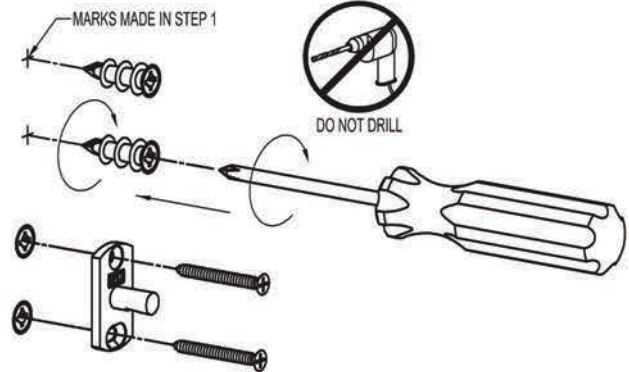

SINE®

DOUBLE POST TOILET TISSUE HOLDER INSTALLATION INSTRUCTIONS

Complement your purchase with other fine accessories from GINGER®.

② FOR DRYWALL

② FOR TILE OR SOLID WALLS

③

④

CARE OF FINE BRASS