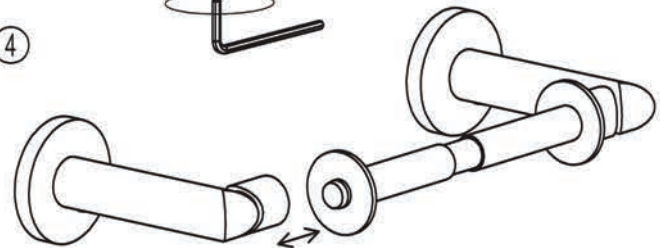

SINE®

DOUBLE POST TOILET TISSUE HOLDER INSTALLATION INSTRUCTIONS

Complement your purchase with other fine accessories from GINGER®.

② FOR DRYWALL

② FOR TILE OR SOLID WALLS

③

④

CARE OF FINE BRASS