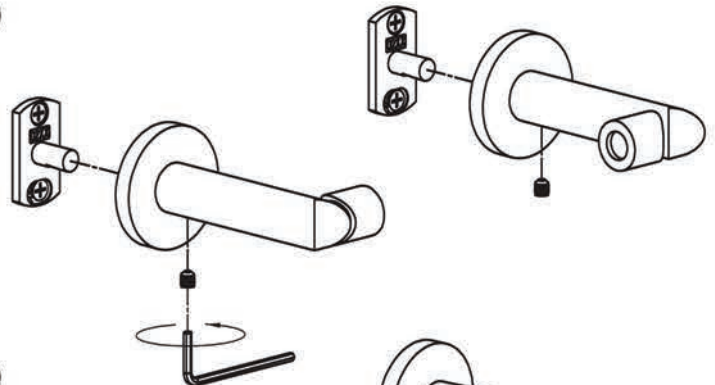

SINE®

DOUBLE POST TOILET TISSUE HOLDER INSTALLATION INSTRUCTIONS

Complement your purchase with other fine accessories from GINGER®.

② FOR DRYWALL

② FOR TILE OR SOLID WALLS

③

④

CARE OF FINE BRASS