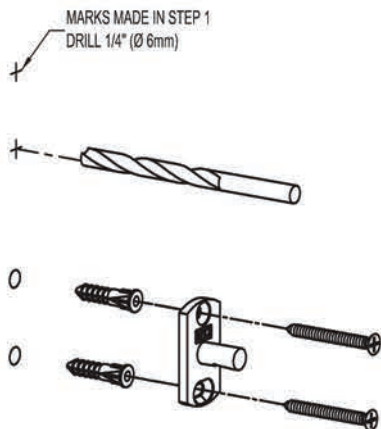

SINE®

DOUBLE POST TOILET TISSUE HOLDER INSTALLATION INSTRUCTIONS

Complement your purchase with other fine accessories from GINGER®.

② FOR DRYWALL

② FOR TILE OR SOLID WALLS

③

④

CARE OF FINE BRASS