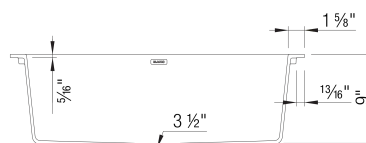

## Design and Planning Tips

- Min cabinet size: 30 in ( 760 mm )
- Apron front height: 6 1/2 in

What is included:  
Installation instructions  
Limited Lifetime Warranty

Custom cabinet installation required.  
To prevent damage, sink must be shipped on a pallet.