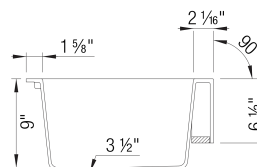

Warranty

BLANCO offers a limited lifetime warranty on all sinks and faucets, as well as a one-year warranty on all custom accessories.

Code/Standards Compliance

BLANCO sinks and faucets are third-party tested and certified to standards and listed by applicable certification bodies. For more information on individual product listings, contact our office or listing organization.

View our how-to videos to learn more about installing and caring for BLANCO products:
<https://www.blanco.com/us-en/service/how-to-videos/how-to-videos-for-sinks/>

Questions? Contact us today

BLANCO America, Inc.
110 Mount Holly By-Pass
Lumberton, NJ 08048

Phone & Fax
Phone: 888-668-6201
Fax: 609-668-6211

While BLANCO endeavors to provide accurate information, all dimensions are nominal, cannot be guaranteed, and are subject to change or cancellation. BLANCO assumes no responsibility for use of superseded or voided specifications.