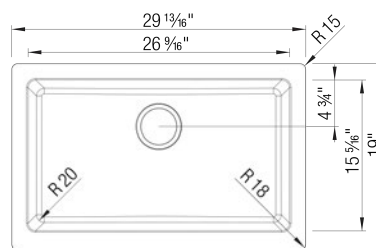

## Design and Planning Tips

- Min cabinet size: 30 in ( 760 mm )
- Apron front height: 6 1/2 in

What is included:  
Installation instructions  
Limited Lifetime Warranty

Custom cabinet installation required.  
To prevent damage, sink must be shipped on a pallet.