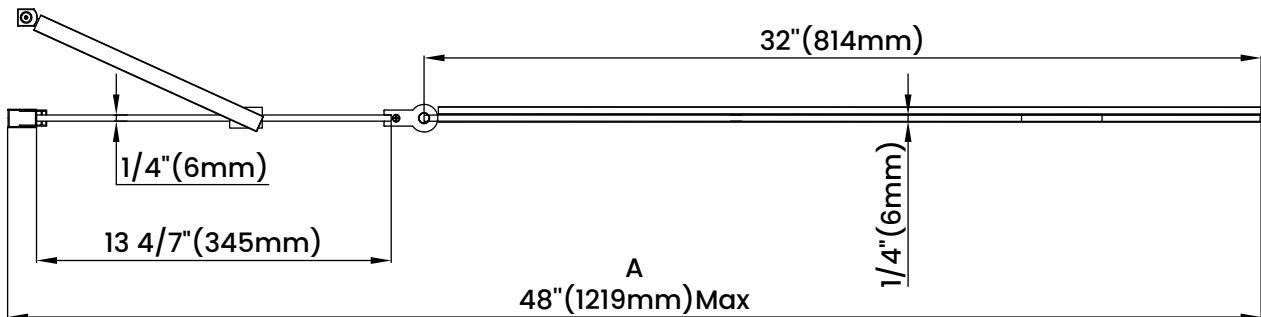

Measurements

A	Min/Max Shower Door Width
B	Shower Door Height

Measurements provided are in mm and inches.

Measurements	
A	Min/Max Shower Door Width
B	Shower Door Height

Measurements provided are in mm and inches.