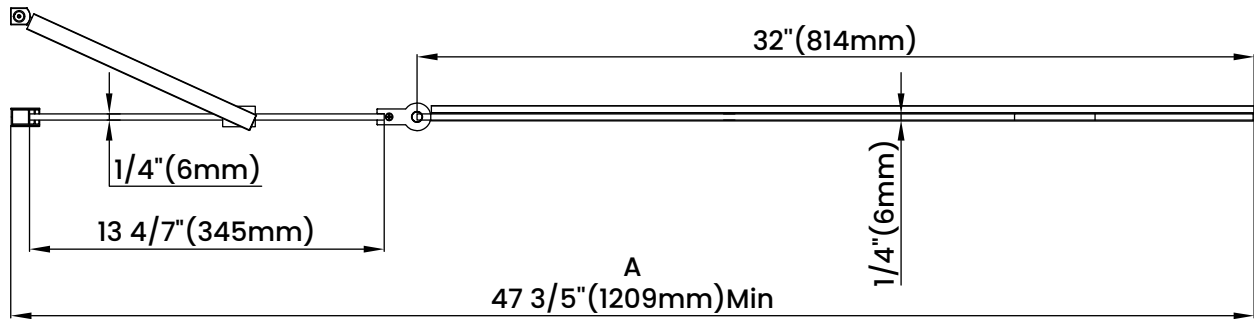

Measurements

A	Min/Max Shower Door Width
B	Shower Door Height

Measurements provided are in mm and inches.

Measurements	
A	Min/Max Shower Door Width
B	Shower Door Height

Measurements provided are in mm and inches.