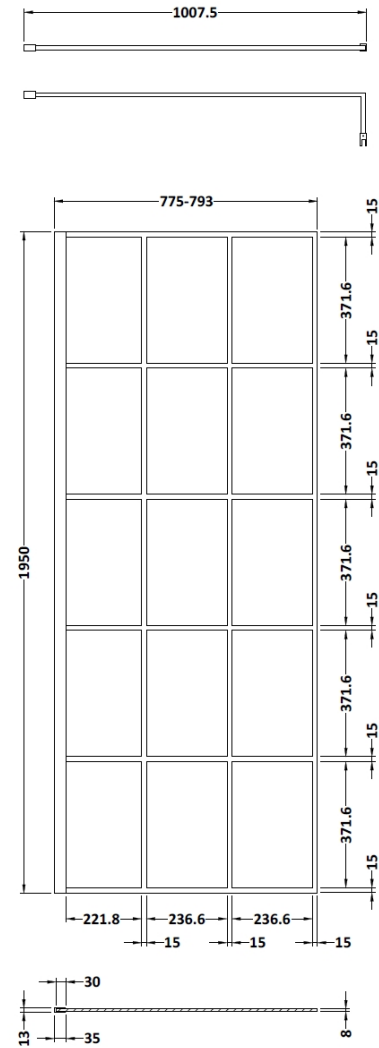

CUSTOMER DATA SHEET - ENCLOSURES

SALES CODE: WRSF080

DESCRIPTION: Framed Wetroom Screen 800X1950x8mm

PRODUCT DIMENSIONS

Height (mm)	Width (mm)	Depth (mm)	Nett Wgt Kg
1950	800	14	35.9

PACKAGING DIMENSIONS

Height (mm)	Width (mm)	Length (mm)	Gross Wgt Kg
60	850	2070	35.9

PACKAGING DATA

Box Colour	Brown Cardboard Box - Printed		
Box Qty	1	Label Colour	Not Applicable
Label Size	x	Label Qty	0

OUTER BOX DIMENSIONS (If Applicable)

Height (mm)	Width (mm)	Depth (mm)	Length (mm)	Gross Wgt Kg
Barcode	5056211806905			

PRODUCT DETAILS

Country of Origin	China
Fitting Instruction	Yes
Profile Material	Aluminium
Adjustments (mm)	775mm - 793mm
Swing In Dim (mm)	N/A
Radius (mm)	Not Applicable
Easy Fit	No
Handle Style	Not Applicable
Enclosure Design	Frameless
Support Bar Inc'	Support Bar Included