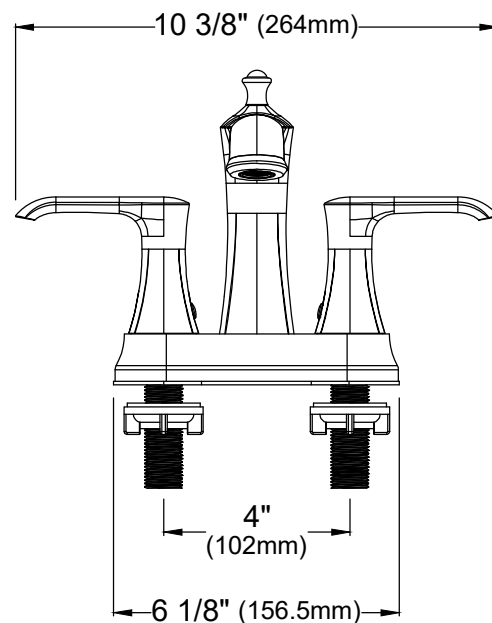

Finishes Available

MODEL	FINISH
KBF416C	Chrome
KBF416MB	Matte Black
KBF416SS	Stainless Steel
KBF416ORB	Oil Rubbed Bronze