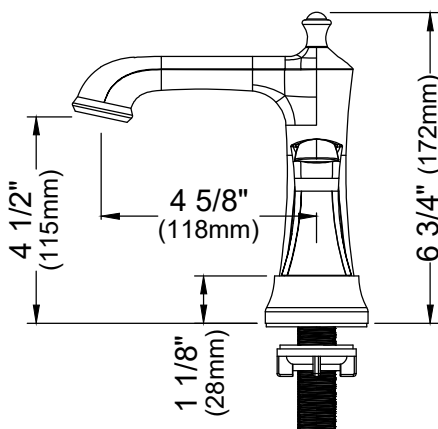

Finishes Available

MODEL	FINISH
KBF416C	Chrome
KBF416MB	Matte Black
KBF416SS	Stainless Steel
KBF416ORB	Oil Rubbed Bronze