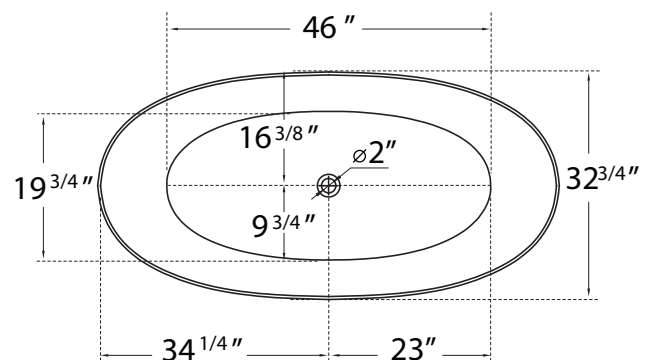

DIMENSION DETAILS

Freestanding Bathtub

MODEL No.Z30E4S

Z30E4S-63"

ADJUSTABLE FOOT: 6 PCS

(Side View)

Z30E4S-69"

ADJUSTABLE FOOT: 6 PCS

(Side View)

(Top View)

(Top View)