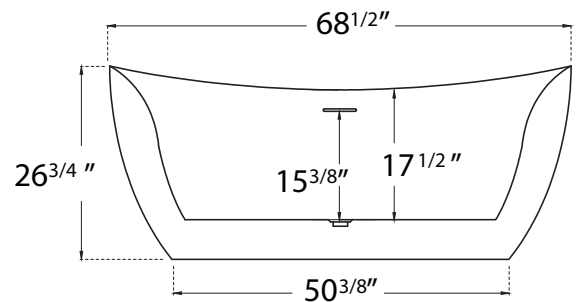

DIMENSION DETAILS

Freestanding Bathtub

MODEL No.Z30E4S

Z30E4S-63"

ADJUSTABLE FOOT: 6 PCS

(Side View)

Z30E4S-69"

ADJUSTABLE FOOT: 6 PCS

(Side View)

(Top View)

(Top View)