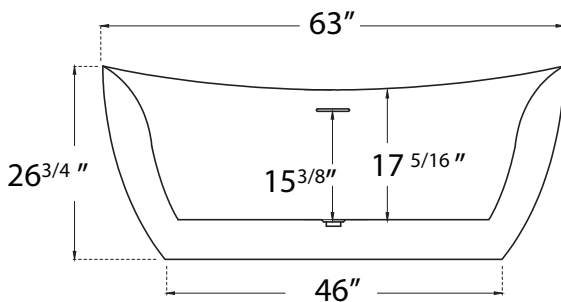

DIMENSION DETAILS

Freestanding Bathtub

MODEL No.Z30E4S

Z30E4S-63"

ADJUSTABLE FOOT: 6 PCS

(Side View)

Z30E4S-69"

ADJUSTABLE FOOT: 6 PCS

(Side View)

(Top View)

(Top View)