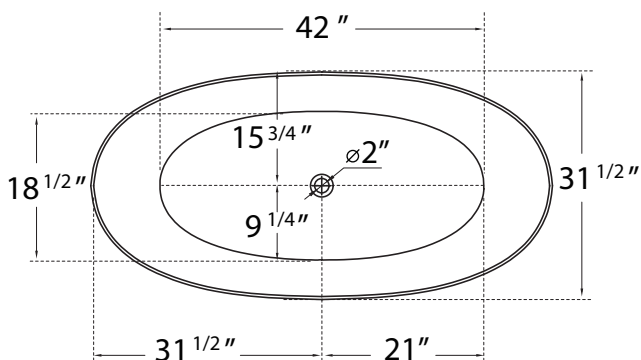

DIMENSION DETAILS

Freestanding Bathtub

MODEL No.Z30E4S

Z30E4S-63"

ADJUSTABLE FOOT: 6 PCS

(Side View)

Z30E4S-69"

ADJUSTABLE FOOT: 6 PCS

(Side View)

(Top View)

(Top View)