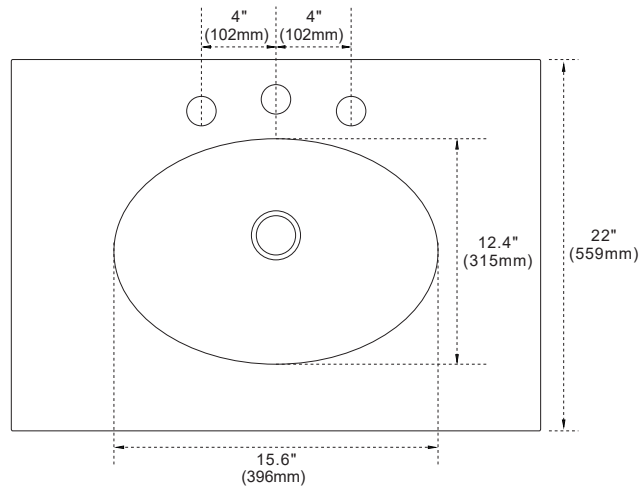

Model: 430001-25-QWO Countertop

Features

- Genuine Quartz
- Single 15.6" oval under mount sink cutout
- 8" wide spread faucet holes
- Matching 4" height backsplash available for purchase (**sold separately, not included**)
- Solid 1" counter top thickness

TOP VIEW

SIDE VIEW

NOTE: SINK STYLE, SHAPE, FAUCET HOLES, CUTOUT ON TOP, VANITY MAY VARY FROM THE PICTURE ABOVE. INSTRUCTIONAL PURPOSE ONLY.