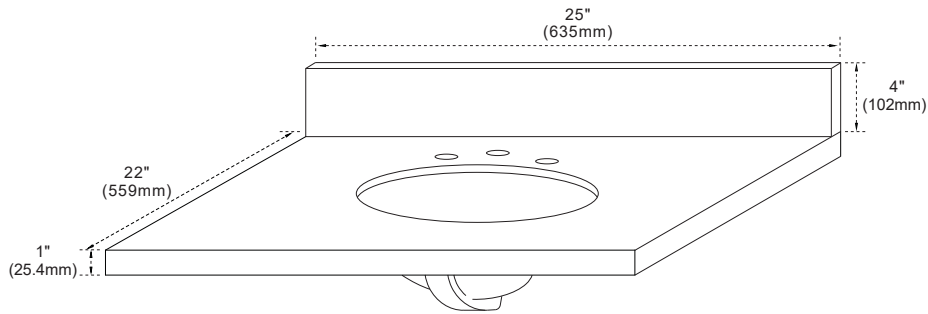

Model: 430001-25-QWO Countertop

Features

- Genuine Quartz
- Single 15.6" oval under mount sink cutout
- 8" wide spread faucet holes
- Matching 4" height backsplash available for purchase (**sold separately, not included**)
- Solid 1" counter top thickness

TOP VIEW

SIDE VIEW

NOTE: SINK STYLE, SHAPE, FAUCET HOLES, CUTOUT ON TOP, VANITY MAY VARY FROM THE PICTURE ABOVE. INSTRUCTIONAL PURPOSE ONLY.