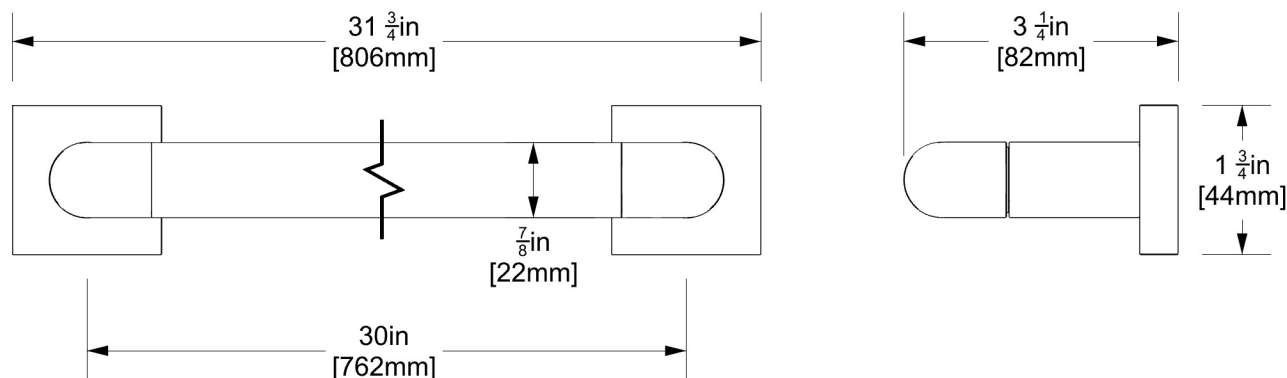

DIMENSIONS

Backed by our lifetime warranty, you can trust our products to always exceed your expectations and live up to their name.

1550 Factor Ave. San Leandro, CA 94577
Phone #: 800.227.5640
Email: cs@gatcoinc.com

The manufacturer reserves the right to, and do time to time, make changes and improvements in designs and dimensions.
Updated on March 11, 2025