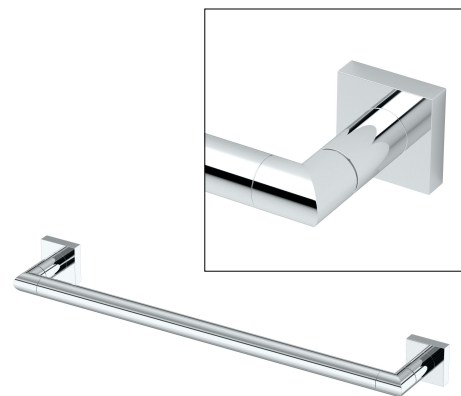

## Towel Bar Specifications

Sleek and striking, the Glam Too collection captures the perfect balance of simplicity and sophistication.

#### GEOMETRY MEETS GLAMOUR

The Glam Too towel bar combines a square backplate with oversized elements for a bold, modern statement. **7/8" Towel Bar**