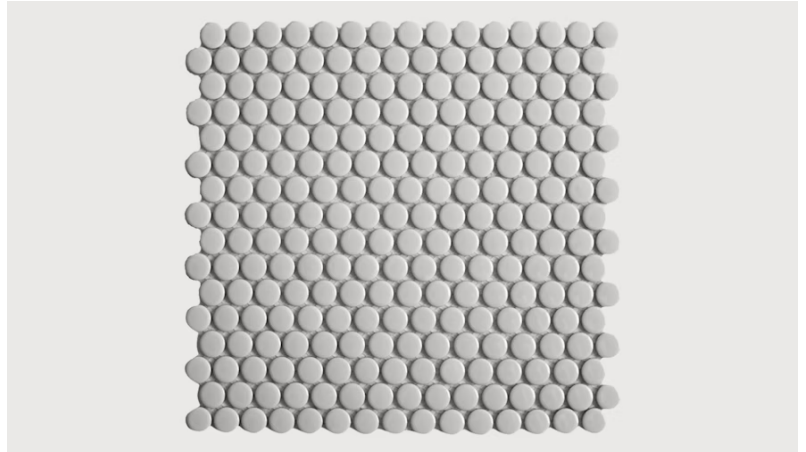

Metro Grey Glossy Penny Round 1" Mosaic

QUICKSHIP PRODUCT

SIZES Penny Round Mosaic
1" x 1" Penny Round Mosaic

- All sizes are nominal and in inches.
- If not stocked in our NJ warehouse, 200 SF minimum order quantity required.
- Special cut sizes and additional trim pieces available upon meeting a required minimum order quantity.

FINISHES Glossy

LEAD TIME 1-5 Business Days

Lead times are approximate and may vary based on desired quantity, production schedule, and delivery location.

FORMAT + THICKNESS Mosaic
1/4"

Most of our tiles are rectified and micro-beveled. Please confirm with us if rectification or micro-beveling is required.