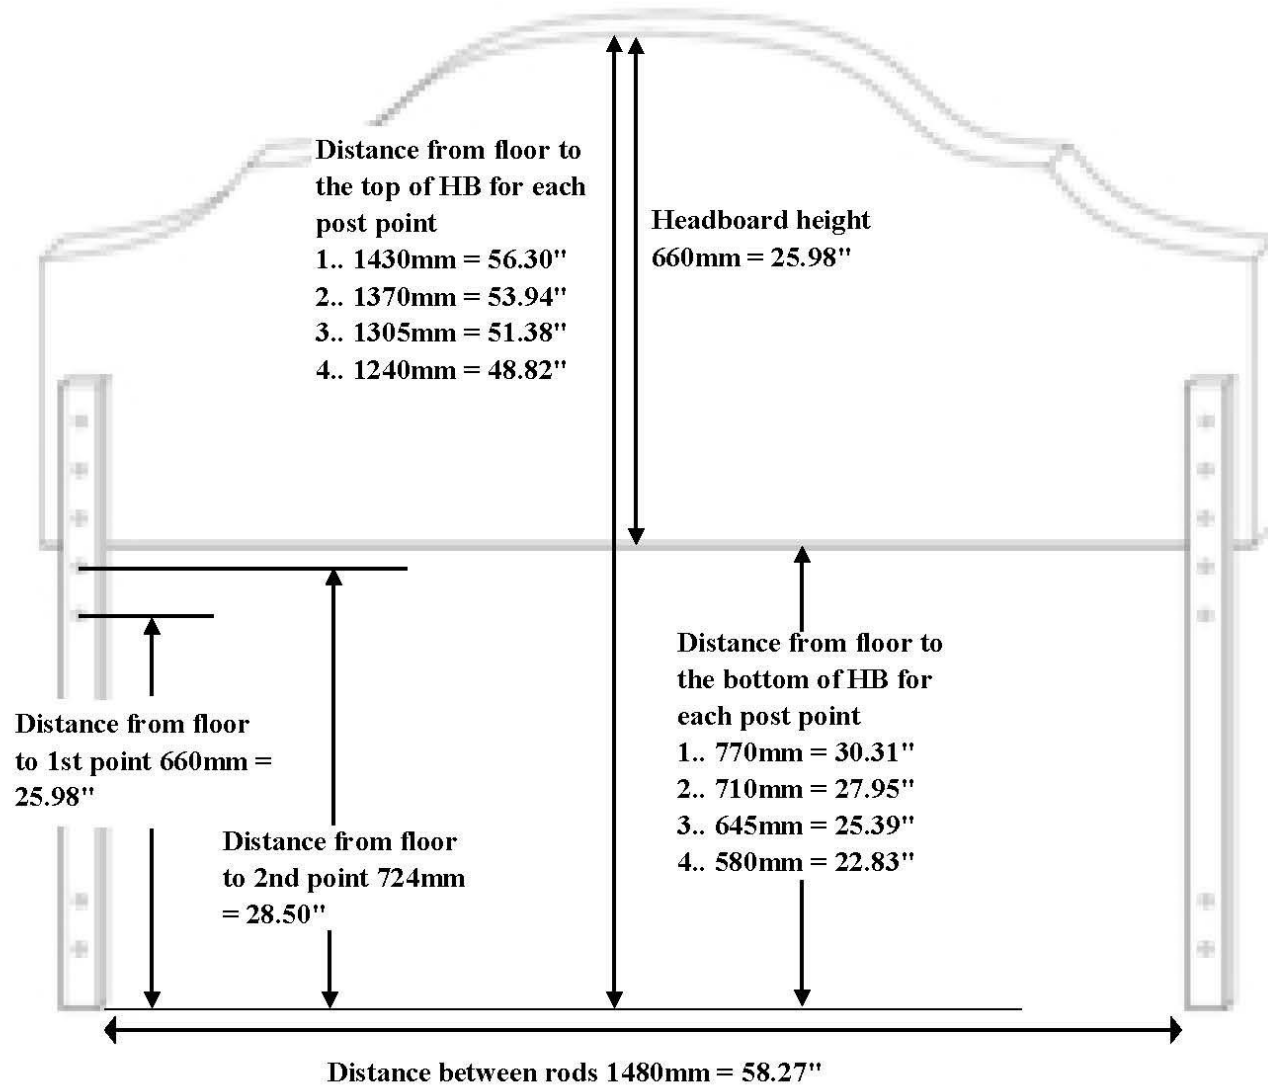

HEADBOARD

Headboard wood post: T20 x W45 x H990mm = T0.79" x W1.77" x H38.98"