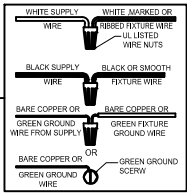

Assembly & Installation Instructions

CAUTION: Read instructions carefully and turn electricity off at main circuit breaker panel before beginning installation.

WARNING - If any Special Control Devices are used with this Fixture, Follow the instructions Carefully to assure full compliance with N.E.C. requirements. If there are any questions, contact a Qualified Electrical Contractor.

WARNING - This product contains chemicals known to the State of California to cause cancer, birth defects and /or other reproductive harm. Thoroughly wash hands after installing, handling, cleaning, or otherwise touching this product
CAUTION - All glass is fragile, use care when handling Glass component(s) and or Lamp(S).

CANOPY MOUNTING & WIRE CONNECTION ASSEMBLY STEPS:

1. G.D ——— J
2. H.I ——— F
3. A.C ——— D

K.L (Wire and Mounting Box Not Included)