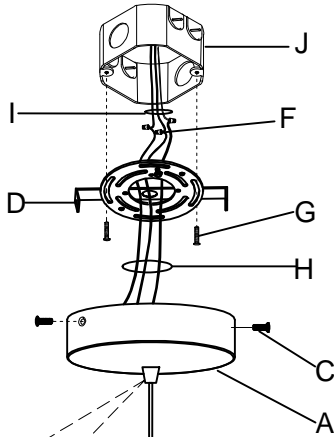

Assembly & Installation Instructions

CAUTION: Read instructions carefully and turn electricity off at main circuit breaker panel before beginning installation.

WARNING - If any Special Control Devices are used with this Fixture, Follow the instructions Carefully to assure full compliance with N.E.C. requirements. If there are any questions, contact a Qualified Electrical Contractor.

CANOPY MOUNTING & WIRE CONNECTION ASSEMBLY STEPS:

1. G.D ——— J
2. H.I ——— F
3. A.C ——— D

K.L (Wire and Mounting Box Not Included)

NO	A	C	F	G	D
Part list					
QTY	1	2	3	2	1

1

2

3

4