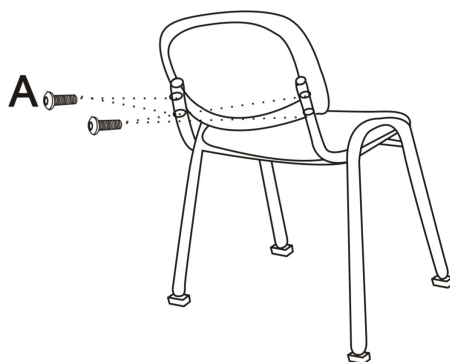

Assembly Instruction

A M6*22mmx4 Screw	B M6*30mmx4 Screw	C M4*12mmx4 Screw	D M6X1 Allen Key
E X1 Backrest Cover	F X1 Metal Frame	G X1 Seat	H X1 Backrest

①

②

③

④