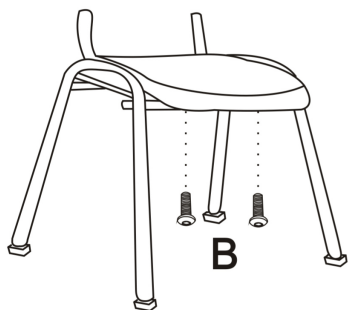

Assembly Instruction

A M6*22mmx4 Screw	B M6*30mmx4 Screw	C M4*12mmx4 Screw	D M6X1 Allen Key
E X1 Backrest Cover	F X1 Metal Frame	G X1 Seat	H X1 Backrest

①