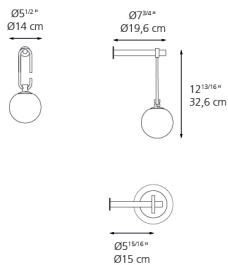

Lamp type	LED-T (Non Integrated) ONLY
Lamp	max 5W LED E12/G16.5
Lamp Included	No
Control type	Switch (On Cord)
Input Voltage	120V
Power consumption	4W
Ballast	N/A

Colors & Finishes

- White Glass (Diffuser)
- Brushed Brass (Ring)

Materials

- Diffuser in white blown glass
- Adjustable ring in a brushed brass
- Structure in metal painted black

Features & Accessories

- The Fixture is plugged into a wall outlet
- The cord is 100 inches long to the attached

Dimensions

Packaging

1 Box

1 x 8-9/16" x 8-9/16" x 8-3/4" / 3.19 lbs - 21.5 cm x 21.5 cm x 22 cm / 1.445 kg

Light distribution

Diffused

Luminaire weight

2.05 lbs / .93 kg