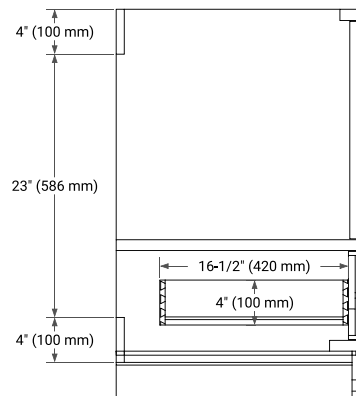

30" SINGLE SINK BASE CABINET

BASE CABINET DIMENSIONS

30" W x 21.5" D x 34.5" H

FEATURES

- Solid wood frame & plywood panels
- Dovetail drawers and joints
- Soft closing doors & drawers

HARDWARE FINISHES*

Brushed Nickel Satin Brass Matte Black Polished Chrome

31" SINGLE OVAL SINK COUNTERTOP WITH 0.75 IN. THICKNESS

OVERALL DIMENSIONS

30.5" W x 22" D x 0.75" H

COUNTERTOP OPTIONS

Carrara Marble

FEATURES

- Solid countertop with mitered edges & seams
- Undermount white oval sink
- Pre-drilled for 8" widespread faucet

INCLUDED

- Countertop
- Matching Backsplash
- Oval Sink

COUNTERTOP PLAN VIEW

EDGE SIDE VIEW

THREE DIMENSIONAL COUNTERTOP VIEW