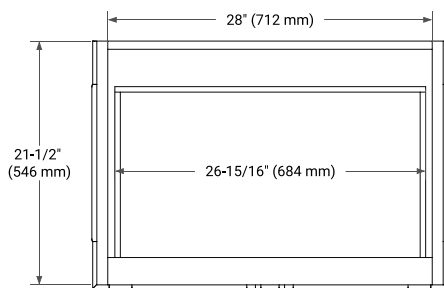

30" SINGLE SINK BASE CABINET

BASE CABINET DIMENSIONS

30" W x 21.5" D x 34.5" H

FEATURES

- Solid wood frame & plywood panels
- Dovetail drawers and joints
- Soft closing doors & drawers

HARDWARE FINISHES*

Brushed Nickel Satin Brass Matte Black Polished Chrome

31" SINGLE OVAL SINK COUNTERTOP WITH 0.75 IN. THICKNESS

OVERALL DIMENSIONS

30.5" W x 22" D x 0.75" H

COUNTERTOP OPTIONS

Carrara Marble

FEATURES

- Solid countertop with mitered edges & seams
- Undermount white oval sink
- Pre-drilled for 8" widespread faucet

INCLUDED

- Countertop
- Matching Backsplash
- Oval Sink

COUNTERTOP PLAN VIEW

EDGE SIDE VIEW

THREE DIMENSIONAL COUNTERTOP VIEW