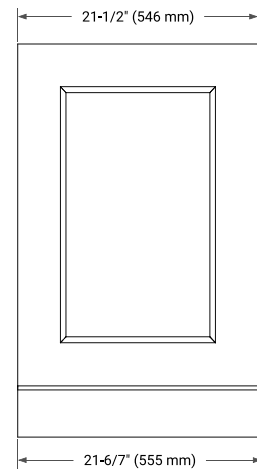

30" SINGLE SINK BASE CABINET

BASE CABINET DIMENSIONS

30" W x 21.5" D x 34.5" H

FEATURES

- Solid wood frame & plywood panels
- Dovetail drawers and joints
- Soft closing doors & drawers

HARDWARE FINISHES*

Brushed Nickel   Satin Brass   Matte Black   Polished Chrome

*Hardware comes preinstalled with the illustrated option. Other finishes are available on our online store if you prefer a different one.

AVAILABLE COLORS

White   Grey   Midnight Blue

FRONT VIEW

SIDE VIEW

PLAN VIEW