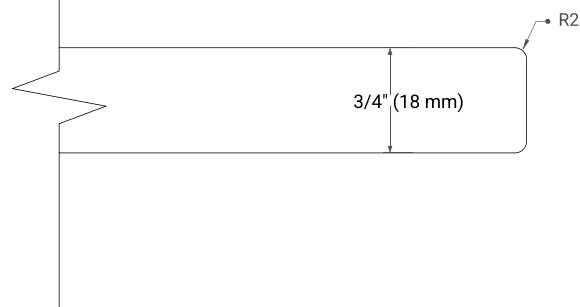

30" SINGLE SINK BASE CABINET

BASE CABINET DIMENSIONS

30" W x 21.5" D x 34.5" H

FEATURES

- Solid wood frame & plywood panels
- Dovetail drawers and joints
- Soft closing doors & drawers

HARDWARE FINISHES*

Brushed Nickel Satin Brass Matte Black Polished Chrome

31" SINGLE OVAL SINK COUNTERTOP WITH 0.75 IN. THICKNESS

OVERALL DIMENSIONS

30.5" W x 22" D x 0.75" H

COUNTERTOP OPTIONS

Carrara Marble

FEATURES

- Solid countertop with mitered edges & seams
- Undermount white oval sink
- Pre-drilled for 8" widespread faucet

INCLUDED

- Countertop
- Matching Backsplash
- Oval Sink

COUNTERTOP PLAN VIEW

EDGE SIDE VIEW

THREE DIMENSIONAL COUNTERTOP VIEW