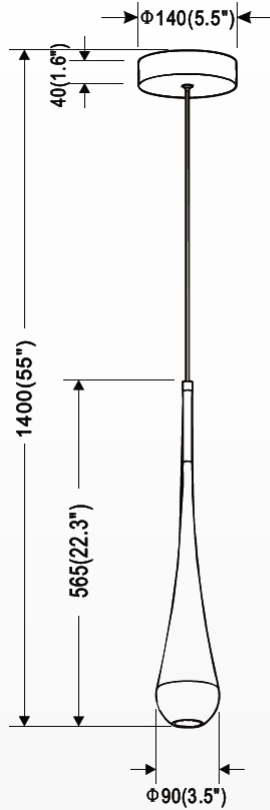

LED Pendant Lights

SPECIFICATION

- Dimension: 5.5"×55"
- Wattage: 7W
- Voltage: 120V
- Temp: 3000K
- Lumens: 516LM
- Dimmable: ELV, DIMMING 5%-100%
- CRI: > 80
- Material: Iron+Aluminum+Len
- Lifespan: 50000hs
- Warranty: 3 years
- Operation temperature: -20°C-40°C

AVAILABLE FINISH

Sand White

Black

WHAT'S IN THE BOX:

mounting bracket; plastic anchors;
anchor screws; outlet screws;
wire connectors, ground screw,
canopy screw, gloves