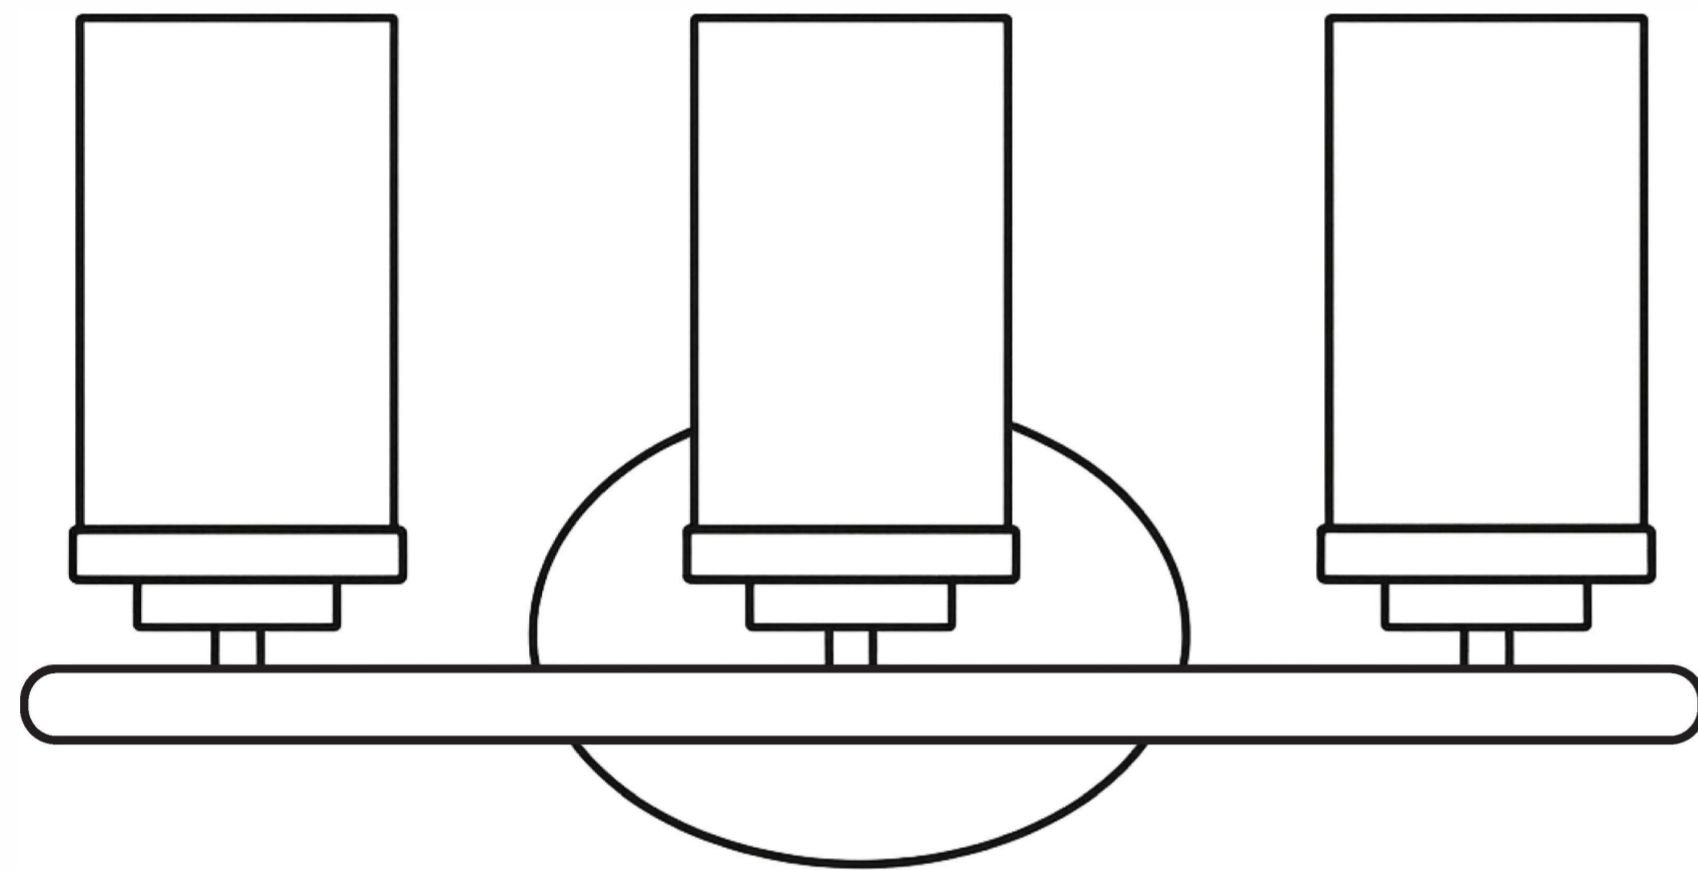

Specifications

Product Name: 3-Light Vanity Wall Fixture (Gold)

Product Dimensions: 480x290x180 (mm)

Package Dimensions: 535 X 305 X 210 (mm)

Socket Type: E26

Bulb Included: Yes

Number of Bulbs: 3

Bulb Specification: ST58 Clear , 7W, E26 Base, 2700K

Soft White Adapter Input: 120v

3-Light Vanity Wall Fixture (Gold)