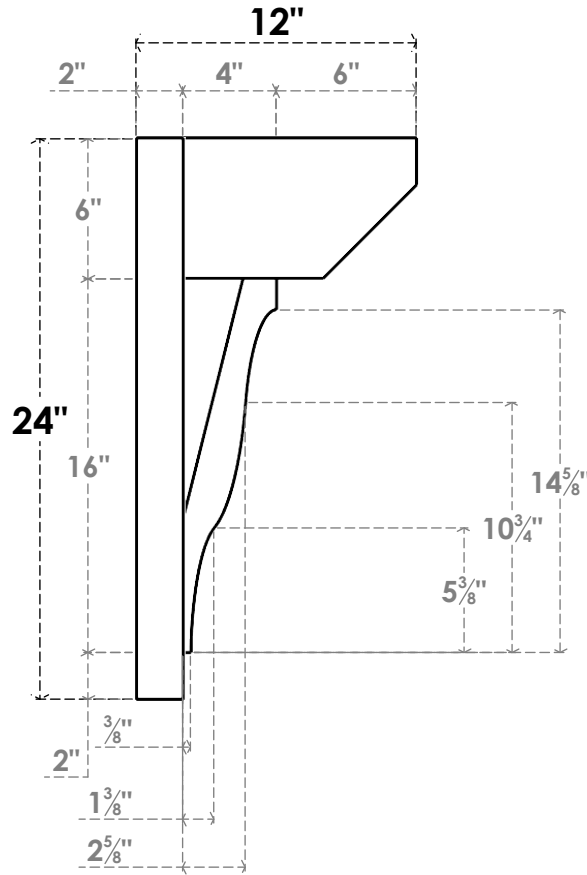

ITEM NUMBER: OUTUROC060X080X12000X24000X060X020X060FST24RCPR

6"W TOP X 8"W BACK X 12"D X 24"H X 6"T TOP X 2"T BACK TIMBERTHANE ROUGH CEDAR FUNSTON FAUX WOOD OPEN OUTLOOKER, SLAT TOP AND BLOCK BACK, 6"W CLOSED BRACE, PRIMED TAN

SIDE PROFILE

FRONT PROFILE

ISOMETRIC

GENERATED DATE : 07/06/2023

EKENA MILLWORK
2300 WEST MAIN ST.
CLARKSVILLE, TX 75426
TOLL FREE: 866-607-0453
WWW.EKENAMILLWORK.COM

NOTES

1. INSTALLATION TO BE COMPLETED IN ACCORDANCE WITH MANUFACTURER'S SPECIFICATIONS.
2. DRAWING MAY NOT BE TO SCALE
3. THIS DRAWING IS INTENDED FOR DESIGN AND PLANNING PURPOSES ONLY.
4. ALL INFORMATION CONTAINED HEREIN WAS CURRENT AT THE TIME OF DEVELOPMENT BUT MUST BE REVIEWED AND APPROVED BY THE PRODUCT MANUFACTURER TO BE CONSIDERED ACCURATE.
5. TIMBERTHANE ARCHITECTURAL PRODUCTS ARE MADE FROM HIGH DENSITY URETHANE AND COME FACTORY PRIMED