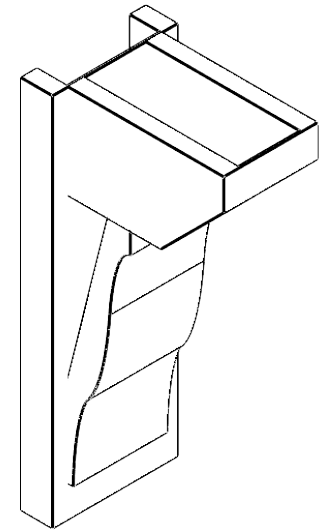

ITEM NUMBER: OUTUROC060X080X12000X24000X060X020X060FST24RCPR

6"W TOP X 8"W BACK X 12"D X 24"H X 6"T TOP X 2"T BACK TIMBERTHANE ROUGH CEDAR FUNSTON FAUX WOOD OPEN OUTLOOKER, SLAT TOP AND BLOCK BACK, 6"W CLOSED BRACE, PRIMED TAN

SIDE PROFILE

FRONT PROFILE

ISOMETRIC

GENERATED DATE : 07/06/2023

EKENA MILLWORK
2300 WEST MAIN ST.
CLARKSVILLE, TX 75426
TOLL FREE: 866-607-0453
WWW.EKENAMILLWORK.COM

NOTES

1. INSTALLATION TO BE COMPLETED IN ACCORDANCE WITH MANUFACTURER'S SPECIFICATIONS.
2. DRAWING MAY NOT BE TO SCALE
3. THIS DRAWING IS INTENDED FOR DESIGN AND PLANNING PURPOSES ONLY.
4. ALL INFORMATION CONTAINED HEREIN WAS CURRENT AT THE TIME OF DEVELOPMENT BUT MUST BE REVIEWED AND APPROVED BY THE PRODUCT MANUFACTURER TO BE CONSIDERED ACCURATE.
5. TIMBERTHANE ARCHITECTURAL PRODUCTS ARE MADE FROM HIGH DENSITY URETHANE AND COME FACTORY PRIMED