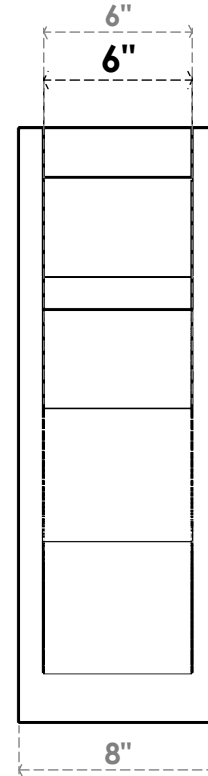

ITEM NUMBER: OUTUROC060X080X12000X24000X060X020X060FST24RCPR

6"W TOP X 8"W BACK X 12"D X 24"H X 6"T TOP X 2"T BACK TIMBERTHANE ROUGH CEDAR FUNSTON FAUX WOOD OPEN OUTLOOKER, SLAT TOP AND BLOCK BACK, 6"W CLOSED BRACE, PRIMED TAN

SIDE PROFILE

FRONT PROFILE

ISOMETRIC

GENERATED DATE : 07/06/2023

EKENA MILLWORK
2300 WEST MAIN ST.
CLARKSVILLE, TX 75426
TOLL FREE: 866-607-0453
WWW.EKENAMILLWORK.COM

NOTES

1. INSTALLATION TO BE COMPLETED IN ACCORDANCE WITH MANUFACTURER'S SPECIFICATIONS.
2. DRAWING MAY NOT BE TO SCALE
3. THIS DRAWING IS INTENDED FOR DESIGN AND PLANNING PURPOSES ONLY.
4. ALL INFORMATION CONTAINED HEREIN WAS CURRENT AT THE TIME OF DEVELOPMENT BUT MUST BE REVIEWED AND APPROVED BY THE PRODUCT MANUFACTURER TO BE CONSIDERED ACCURATE.
5. TIMBERTHANE ARCHITECTURAL PRODUCTS ARE MADE FROM HIGH DENSITY URETHANE AND COME FACTORY PRIMED