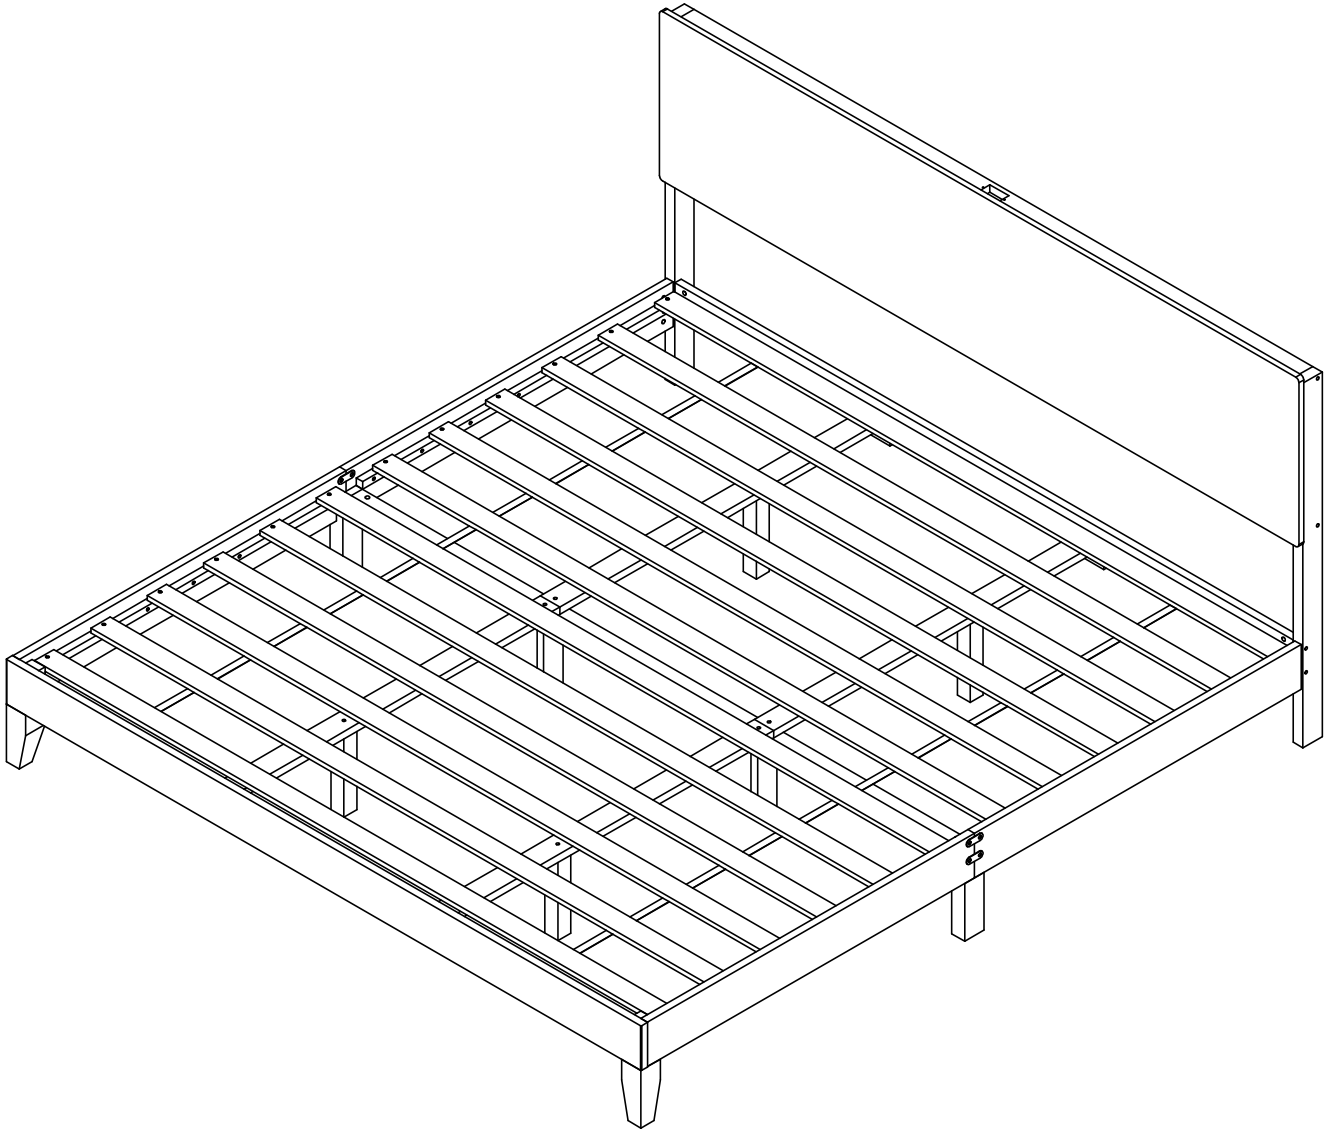

Assembly Instruction

NOTE:

1. When receiving the goods, please confirm the product according to the instructions. Once you find less pieces, please provide relevant pictures to contact us. We will deal with it in the time.
2. Please install goods with the instruction manual.
3. It is recommended that the installation should not be too tight to adjust easily. After the structure is installed, firm the interface for more stability.
4. Warning: Do not jump off / on or hang from this loft/Bunk bed; The surface of the mattress must be at least 5" below the upper edge of the guardrails for safety reason

<p>1</p>  <p>1930X60X13=12 1PC</p>	<p>2</p>  <p>255X60X60 1PC</p>	<p>3</p>  <p>255X60X60 1PC</p>	<p>4</p>  <p>980X60X30 1PC</p>
<p>5</p>  <p>980X60X30 1PC</p>	<p>6</p>  <p>1920X60X20 1PC</p>	<p>7</p>  <p>1920X60X20 1PC</p>	<p>8</p>  <p>1985X455X15 1PC</p>
<p>9</p>  <p>1970X120X20 1PC</p>	<p>10</p>  <p>1920X90X20 1PC</p>	<p>11</p>  <p>1015X120X40 1PC</p>	<p>12</p>  <p>1015X120X40 1PC</p>
<p>13</p>  <p>1015X60X20 4PCS</p>	<p>14</p>  <p>220X40X40 4PCS</p>	<p>15</p>  <p>120X30X20 4PCS</p>	<p>16</p>  <p>1890X60X20 1PC</p>
<p>17</p>  <p>200X60X20 2PCS</p>	<p>18</p>  <p>220X60X40 2PCS</p>	<p>19</p>  <p>1015X120X40 1PC</p>	<p>20</p>  <p>1015X120X40 1PC</p>