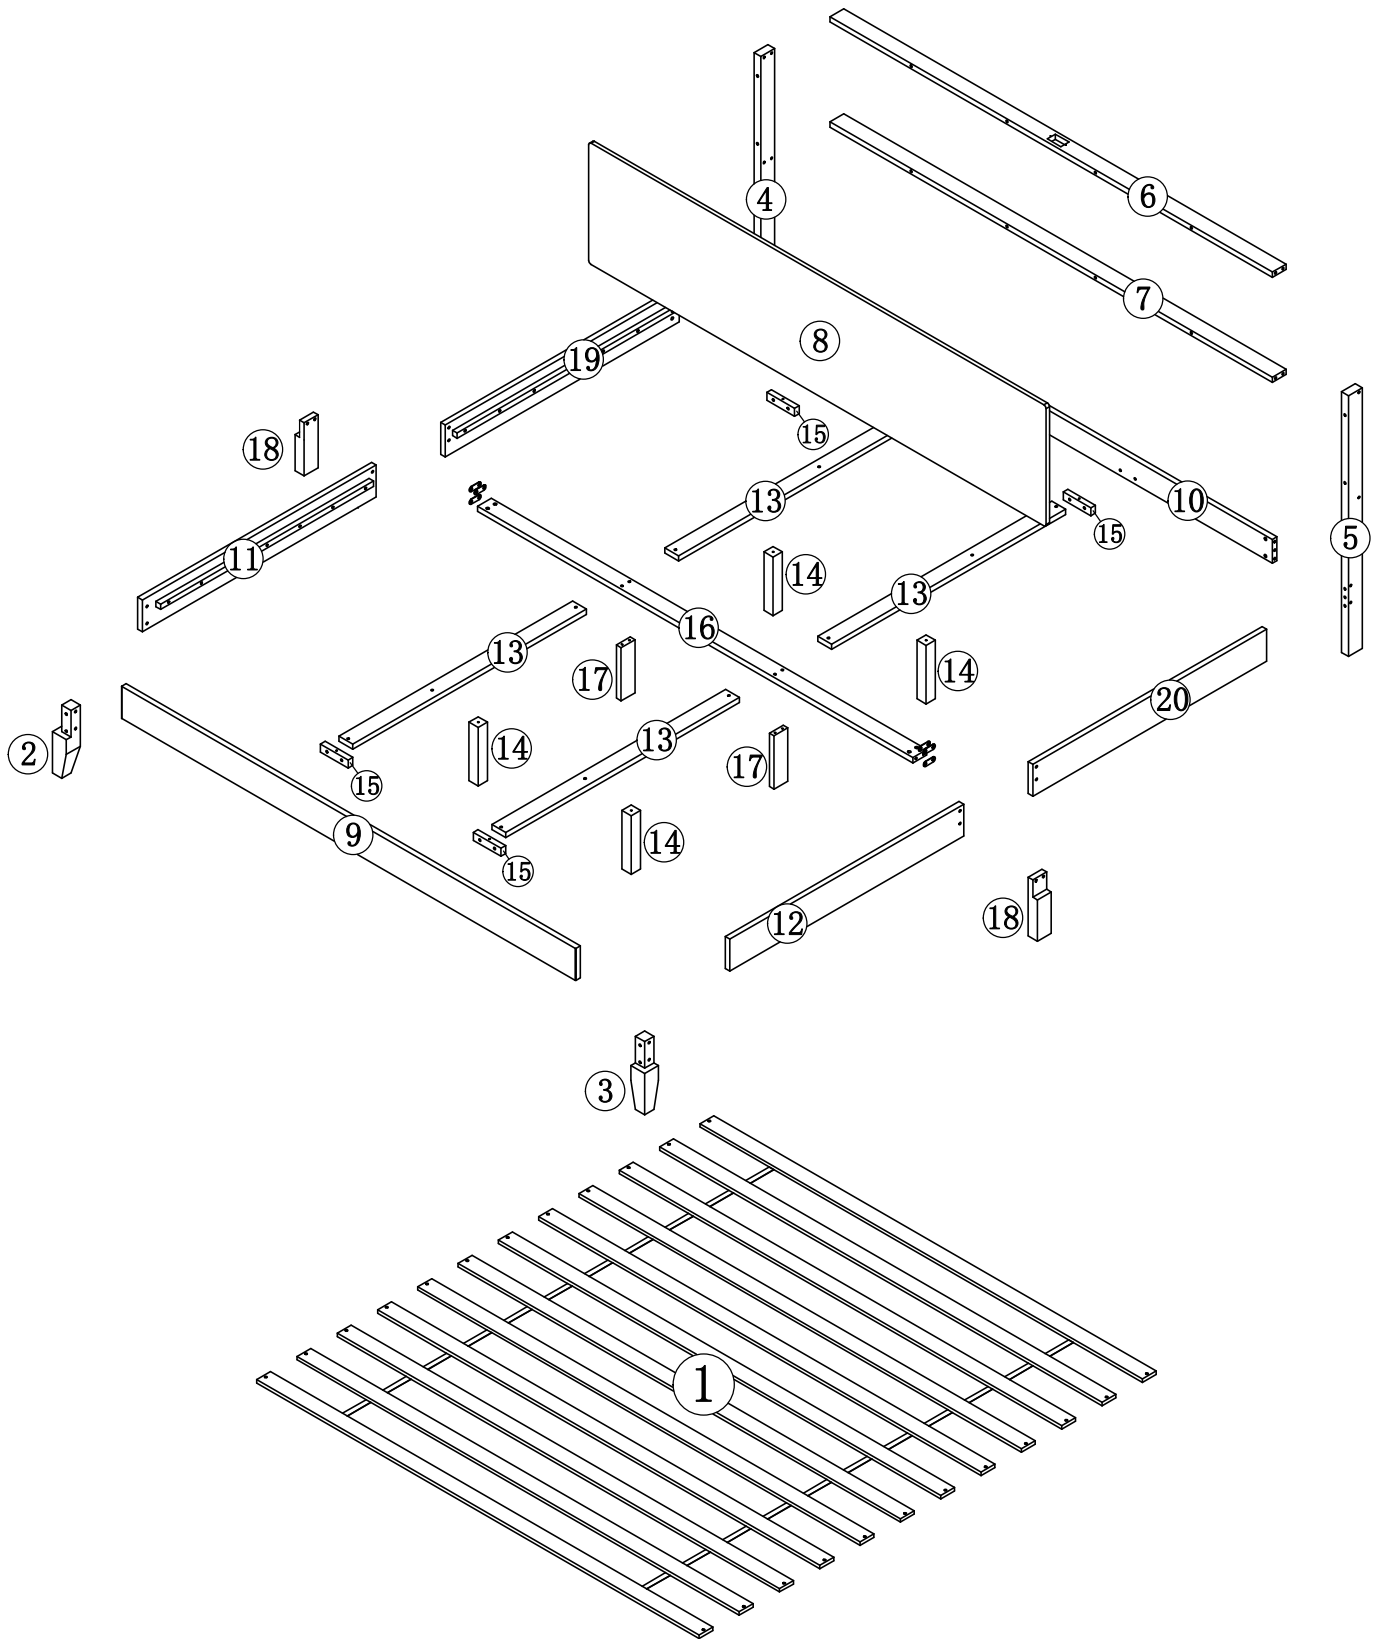

Assembly Instruction

NOTE:

1. When receiving the goods, please confirm the product according to the instructions. Once you find less pieces, please provide relevant pictures to contact us. We will deal with it in the time.
2. Please install goods with the instruction manual.
3. It is recommended that the installation should not be too tight to adjust easily. After the structure is installed, firm the interface for more stability.
4. Warning: Do not jump off / on or hang from this loft/Bunk bed; The surface of the mattress must be at least 5" below the upper edge of the guardrails for safety reason

<p>1</p>  <p>1930X60X13=12 1PC</p>	<p>2</p>  <p>255X60X60 1PC</p>	<p>3</p>  <p>255X60X60 1PC</p>	<p>4</p>  <p>980X60X30 1PC</p>
<p>5</p>  <p>980X60X30 1PC</p>	<p>6</p>  <p>1920X60X20 1PC</p>	<p>7</p>  <p>1920X60X20 1PC</p>	<p>8</p>  <p>1985X455X15 1PC</p>
<p>9</p>  <p>1970X120X20 1PC</p>	<p>10</p>  <p>1920X90X20 1PC</p>	<p>11</p>  <p>1015X120X40 1PC</p>	<p>12</p>  <p>1015X120X40 1PC</p>
<p>13</p>  <p>1015X60X20 4PCS</p>	<p>14</p>  <p>220X40X40 4PCS</p>	<p>15</p>  <p>120X30X20 4PCS</p>	<p>16</p>  <p>1890X60X20 1PC</p>
<p>17</p>  <p>200X60X20 2PCS</p>	<p>18</p>  <p>220X60X40 2PCS</p>	<p>19</p>  <p>1015X120X40 1PC</p>	<p>20</p>  <p>1015X120X40 1PC</p>

<p>A-8PCS</p>  <p>ϕ 7x50</p>	<p>B-4PCS</p>  <p>ϕ 7x70</p>	<p>C-8PCS</p>  <p>M6x55</p>	<p>D-8PCS</p>  <p>M6x35</p>
<p>E-20PCS</p>  <p>M6x70</p>	<p>F-16PCS</p>  <p>ϕ 10x13</p>	<p>G-8PCS</p>  <p>ϕ 8x30</p>	<p>H-4PCS</p>  <p>M6x100</p>
<p>I-4PCS</p>  <p>M6x12</p>	<p>J-4PCS</p>  <p>M6x20</p>	<p>K-2PCS</p>  <p>ϕ 3x14</p>	<p>L-6PCS</p> 
<p>M-4PCS</p>  <p>M6x80</p>	<p>N-24PCS</p>  <p>ϕ 4x30</p>	<p>O-1PC</p> 	<p>P-2PCS</p> 
<p>Q-2PCS</p>  <p>M4</p>			

STEP: 5

F		φ 10X13	4
G		φ 8x30	2
H		M6X100	4

STEP: 6

L			6
J		M6X20	4
I		M6X12	4
F		φ 10X13	4
M		M6X80	4

STEP: 7

A	 $\phi 7 \times 50$	8
B	 $\phi 7 \times 70$	4

STEP: 8

P		2
---	---	---