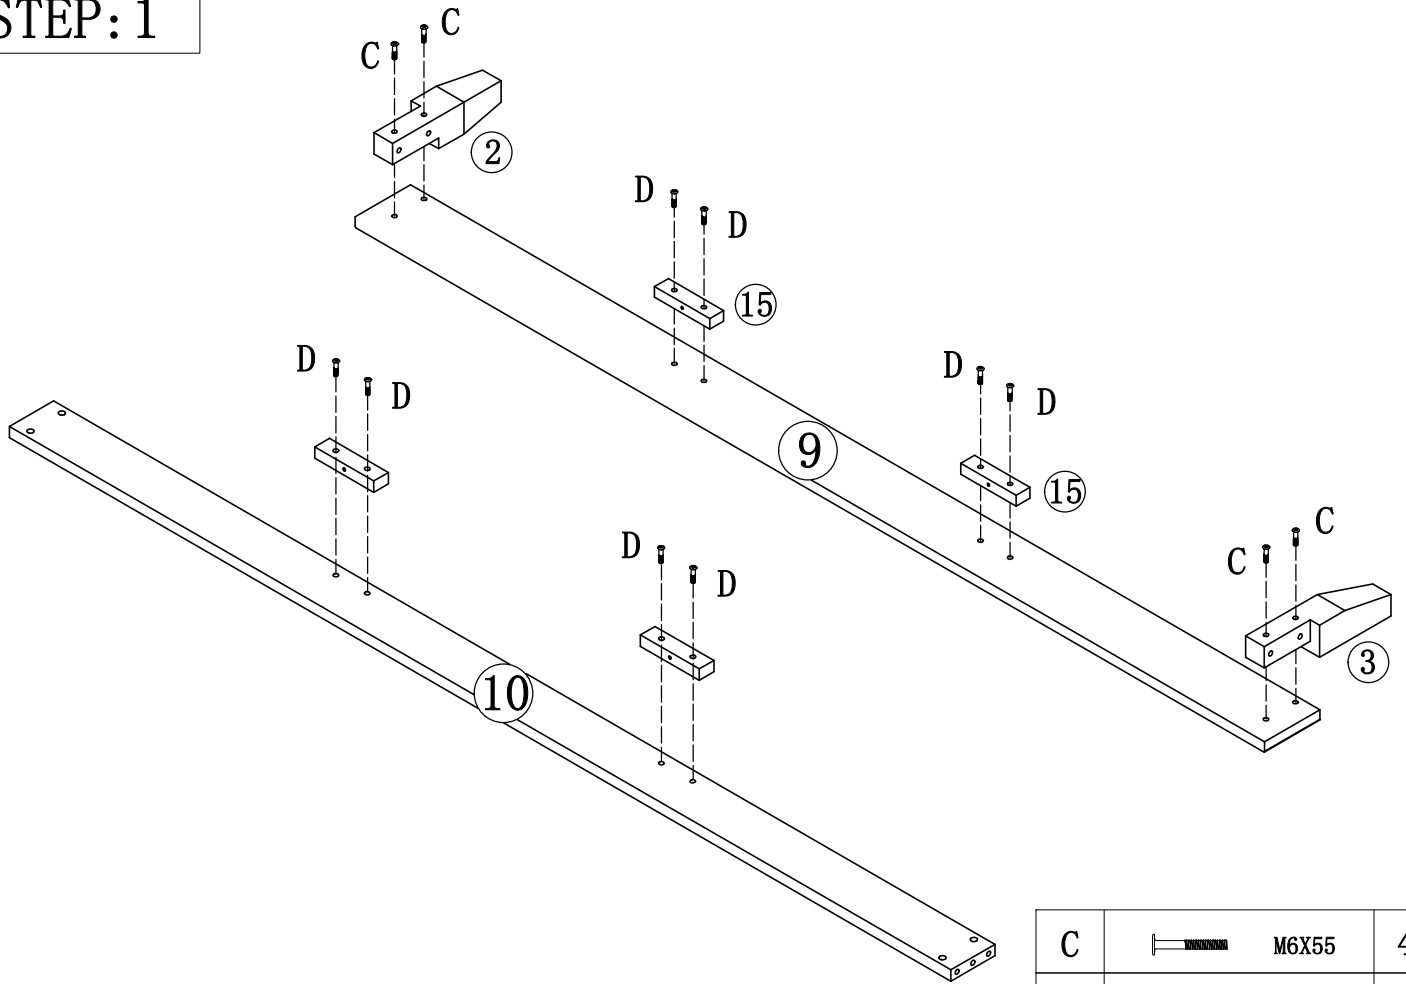

Assembly Instruction

NOTE:

1. When receiving the goods, please confirm the product according to the instructions. Once you find less pieces, please provide relevant pictures to contact us. We will deal with it in the time.
2. Please install goods with the instruction manual.
3. It is recommended that the installation should not be too tight to adjust easily. After the structure is installed, firm the interface for more stability.
4. Warning: Do not jump off / on or hang from this loft/Bunk bed; The surface of the mattress must be at least 5" below the upper edge of the guardrails for safety reason

<p>1</p>  <p>1930X60X13=12 1PC</p>	<p>2</p>  <p>255X60X60 1PC</p>	<p>3</p>  <p>255X60X60 1PC</p>	<p>4</p>  <p>980X60X30 1PC</p>
<p>5</p>  <p>980X60X30 1PC</p>	<p>6</p>  <p>1920X60X20 1PC</p>	<p>7</p>  <p>1920X60X20 1PC</p>	<p>8</p>  <p>1985X455X15 1PC</p>
<p>9</p>  <p>1970X120X20 1PC</p>	<p>10</p>  <p>1920X90X20 1PC</p>	<p>11</p>  <p>1015X120X40 1PC</p>	<p>12</p>  <p>1015X120X40 1PC</p>
<p>13</p>  <p>1015X60X20 4PCS</p>	<p>14</p>  <p>220X40X40 4PCS</p>	<p>15</p>  <p>120X30X20 4PCS</p>	<p>16</p>  <p>1890X60X20 1PC</p>
<p>17</p>  <p>200X60X20 2PCS</p>	<p>18</p>  <p>220X60X40 2PCS</p>	<p>19</p>  <p>1015X120X40 1PC</p>	<p>20</p>  <p>1015X120X40 1PC</p>

<p>A-8PCS</p>  <p>ϕ 7x50</p>	<p>B-4PCS</p>  <p>ϕ 7x70</p>	<p>C-8PCS</p>  <p>M6x55</p>	<p>D-8PCS</p>  <p>M6x35</p>
<p>E-20PCS</p>  <p>M6x70</p>	<p>F-16PCS</p>  <p>ϕ 10x13</p>	<p>G-8PCS</p>  <p>ϕ 8x30</p>	<p>H-4PCS</p>  <p>M6x100</p>
<p>I-4PCS</p>  <p>M6x12</p>	<p>J-4PCS</p>  <p>M6x20</p>	<p>K-2PCS</p>  <p>ϕ 3x14</p>	<p>L-6PCS</p> 
<p>M-4PCS</p>  <p>M6x80</p>	<p>N-24PCS</p>  <p>ϕ 4x30</p>	<p>O-1PC</p> 	<p>P-2PCS</p> 
<p>Q-2PCS</p>  <p>M4</p>			

STEP: 1

C		M6X55	4
D		M6X35	8

STEP: 2

E		M6X70	8
F		φ 10X13	8
G		φ 8x30	6

STEP: 3

E		M6X70	12
---	---	-------	----

STEP: 4

C		M6X55	4
---	---	-------	---