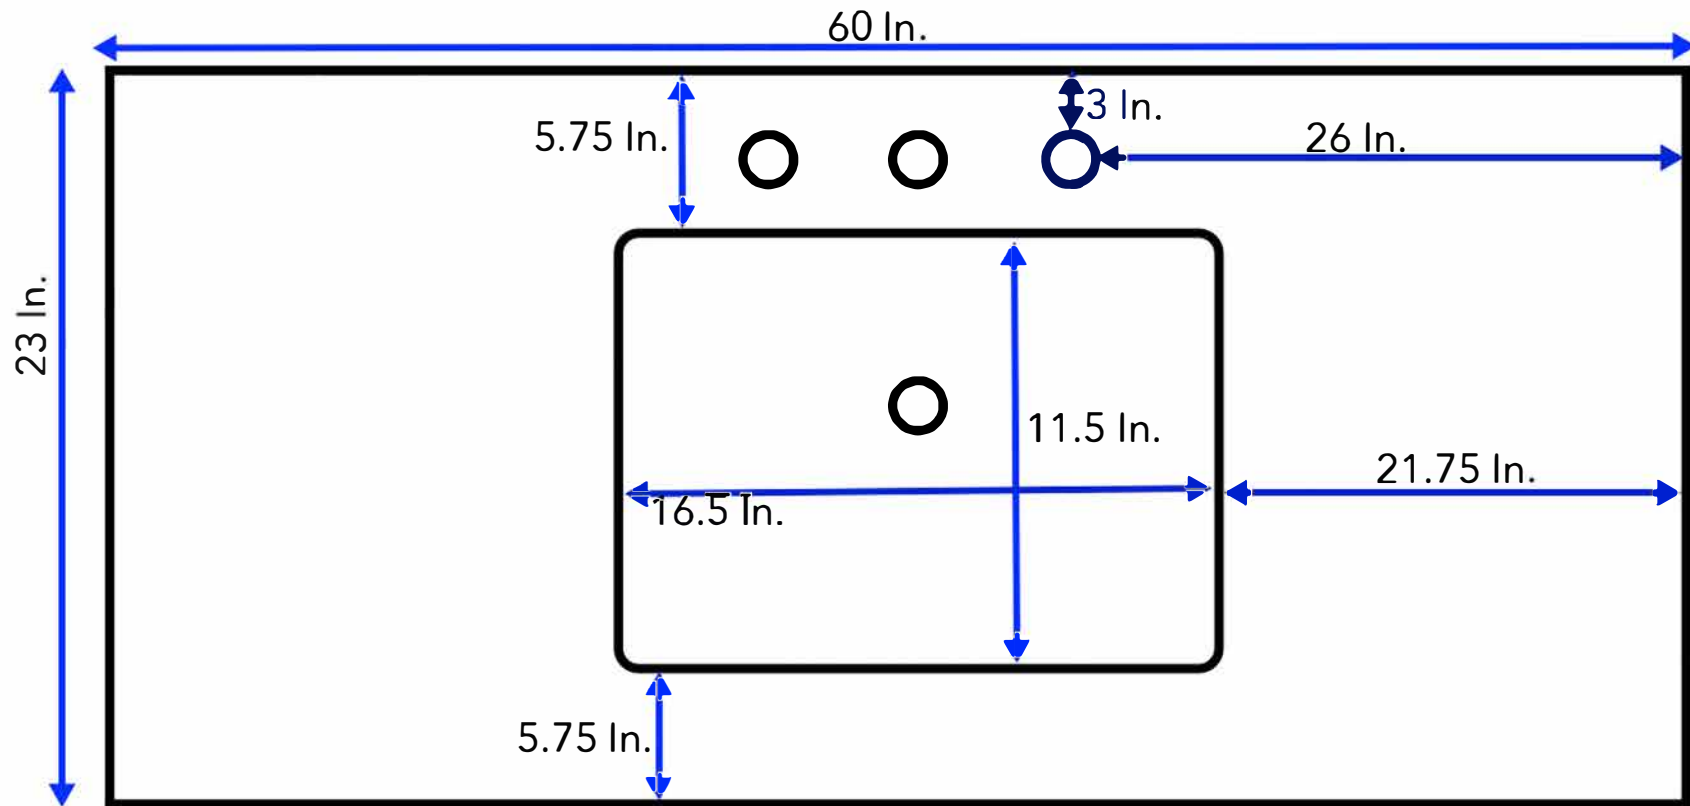

60-inch Single Vanity (Top View)

All measurements are approximate and rounded to the nearest quarter inch.
Please allow for a slight margin of error.