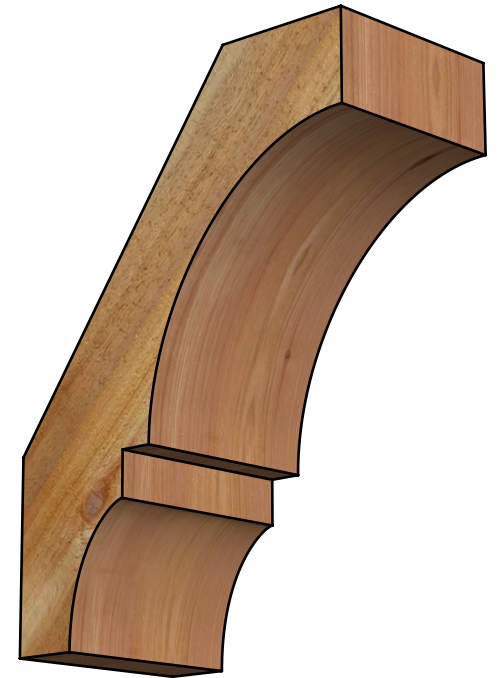

BRC06X12X16BOA00RWR

6"W X 12"D X 16"H BALBOA ROUGH SAWN BRACE, WESTERN RED CEDAR

SIDE

FRONT

EKENA MILLWORK
 2300 WEST MAIN ST.
 CLARKSVILLE, TX 75426
 TOLL FREE: 866-607-0453
 WWW.EKENAMILLWORK.COM

NOTES

1. INSTALLATION TO BE COMPLETED IN ACCORDANCE WITH MANUFACTURER'S SPECIFICATIONS.
2. DRAWING MAY NOT BE TO SCALE
3. THIS DRAWING IS INTENDED FOR DESIGN AND PLANNING PURPOSES ONLY.
4. ALL INFORMATION CONTAINED HEREIN WAS CURRENT AT THE TIME OF DEVELOPMENT BUT MUST BE REVIEWED AND APPROVED BY THE PRODUCT MANUFACTURER TO BE CONSIDERED ACCURATE.
5. PRODUCTS ARE NOT KILN DRIED. THIS ITEM IS UNIQUE AND WILL CONTAIN THE NATURAL VARIATIONS THAT THE WOOD SPECIES OFFERS. THIS MAY RESULT IN VARIATIONS UP TO 1/4"