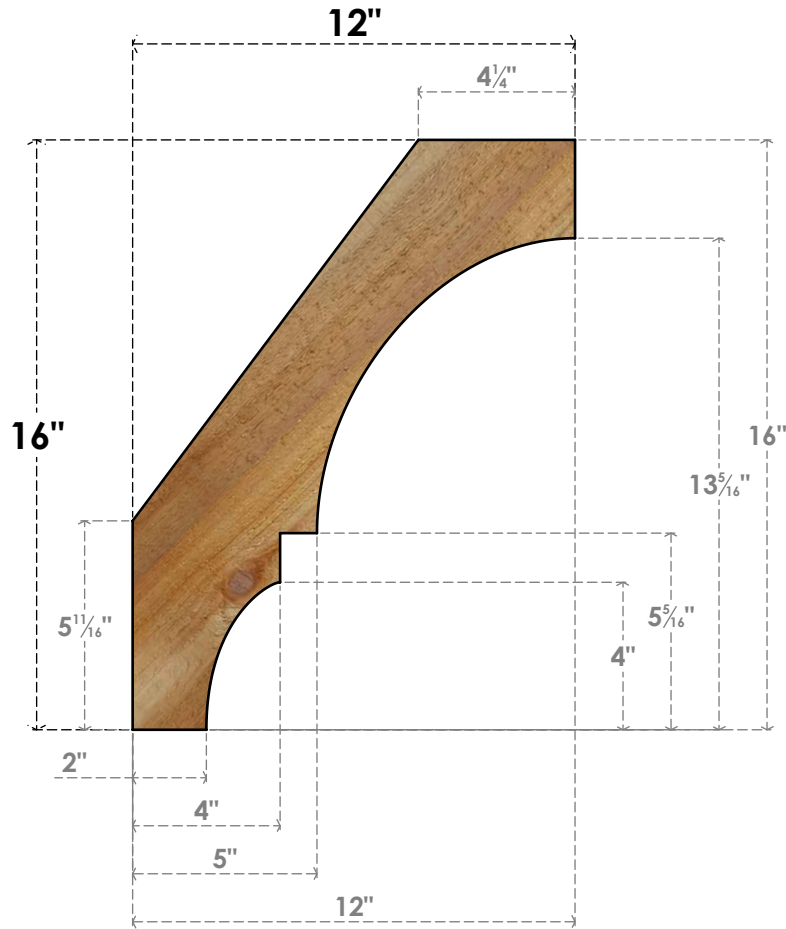

BRC06X12X16BOA00RWR

6"W X 12"D X 16"H BALBOA ROUGH SAWN BRACE, WESTERN RED CEDAR

SIDE

FRONT

EKENA MILLWORK
 2300 WEST MAIN ST.
 CLARKSVILLE, TX 75426
 TOLL FREE: 866-607-0453
 WWW.EKENAMILLWORK.COM

NOTES

1. INSTALLATION TO BE COMPLETED IN ACCORDANCE WITH MANUFACTURER'S SPECIFICATIONS.
2. DRAWING MAY NOT BE TO SCALE
3. THIS DRAWING IS INTENDED FOR DESIGN AND PLANNING PURPOSES ONLY.
4. ALL INFORMATION CONTAINED HEREIN WAS CURRENT AT THE TIME OF DEVELOPMENT BUT MUST BE REVIEWED AND APPROVED BY THE PRODUCT MANUFACTURER TO BE CONSIDERED ACCURATE.
5. PRODUCTS ARE NOT KILN DRIED. THIS ITEM IS UNIQUE AND WILL CONTAIN THE NATURAL VARIATIONS THAT THE WOOD SPECIES OFFERS. THIS MAY RESULT IN VARIATIONS UP TO 1/4"