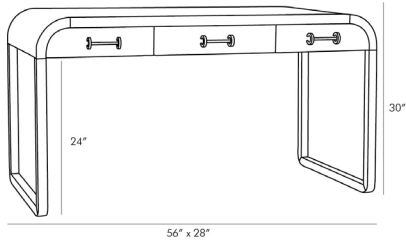

ARTERIOS

VICTORIA DESK

5371
H: 30 IN, W: 56 IN, D: 28 IN
Black
Contract Suitable As Is

This petite desk exudes a brilliant balance of form and function. The seamless curvature of the solid walnut frame flows fluidly around the desk's top, creating a cohesive and streamlined look. The contrast of the black lacquer and satin walnut hues along with the antique brass hardware draws attention to its slender profile. Features three functional drawers for storage.

APPEARANCE

Material	Brass, Walnut Wood, Wood
Finish	Brushed Brass, Satin Walnut
Top Coat/Sealant	false
Drawer Count	3

DIMENSIONS

Clearance	24
-----------	----

SHIPPING

Shipping Requirements	TruckShip
Product Weight	118 LBS
Gross Weight 1	151.5 LBS
Shipping Box 1	H: 35 IN, L: 59 IN, W: 32 IN