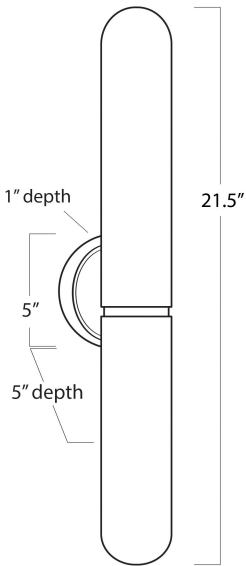

REGINA ANDREW

DETROIT

SPECIFICATION SHEET

Salon Sconce Large
15-1188ORB

HEIGHT	21.5
WIDTH	5
DEPTH	5
SHADE DIMS	N/A
SHADE COLOR	N/A
BULB QTY	3
BULB TYPE	G9 LED
SOCKET	G 9
WATTAGE	3.5 Watt Max
WIRING TYPE	Hard Wire
BACKPLATE	5 x 5 x 1
JUNCTION BOX	13.25 in from top, 8.75 in from bottom, 2.5 in from side
MATERIAL	Alabaster
FINISH	Oil Rubbed Bronze
NOTES	N/A
FREIGHT ONLY	No