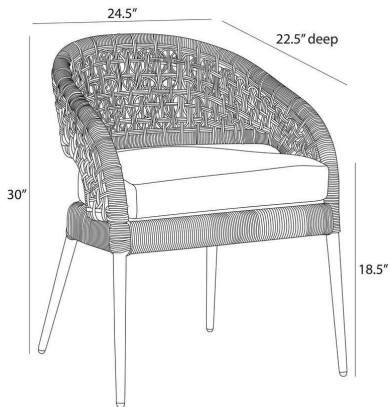

## JURI OUTDOOR DINING CHAIR

FRS26

H: 30 IN, W: 24 IN, D: 22.5 IN,  
Charcoal Brown Synthetic Rope

We reinvented the traditional mid-century barrel chair in a charcoal brown synthetic rope to survive the elements. Woven in an organic sculptural style, the wicker-type weave of the Juri's curved back juxtaposes a sleek frame of dark gray aluminum and a padded cushion of porpoise outdoor performance bouclé.

### DIMENSIONS

Arm	H: 25 IN, W: 2 IN, D: 14 IN
Back Leg	H: 13 IN, Dia: 1.00 IN
Foot Print	W: 24 IN, D: 21.5 IN
Seat	H: 19.5 IN, W: 20 IN, D: 19 IN
Seat Back	H: 11 IN, W: 18 IN, D: 1.5 IN
Front Leg	H: 13.5 IN, Dia: 1.00 IN
Diagonal Dimension	39 IN
Clearance	13.5 IN

### SHIPPING

Product Weight	21.6 lbs
Gross Weight 1	38 lbs
Gross Weight 2	10 lbs
Shipping Box 1	H: 25 IN, L: 24 IN, W: 31.5 IN
Shipping Box 2	H: 8 IN, L: 24 IN, W: 24 IN