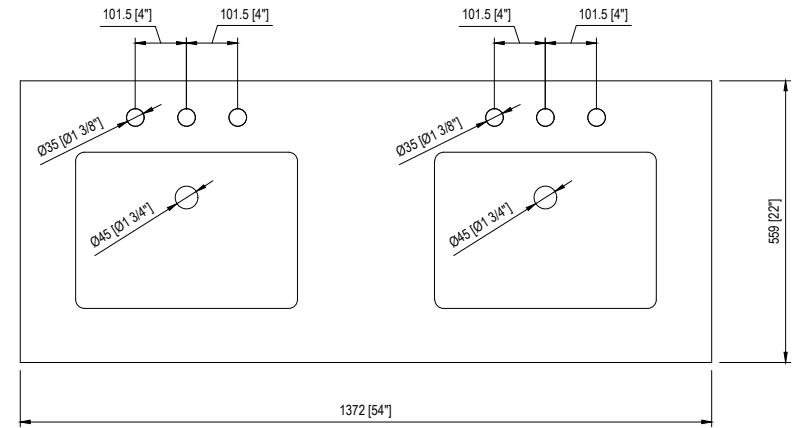

54" Bathroom Vanity

54 in. W x 22 in. D x 34 in. H
(137.2 cm x 55.9 cm x 86.3 cm)

Top View

Back View