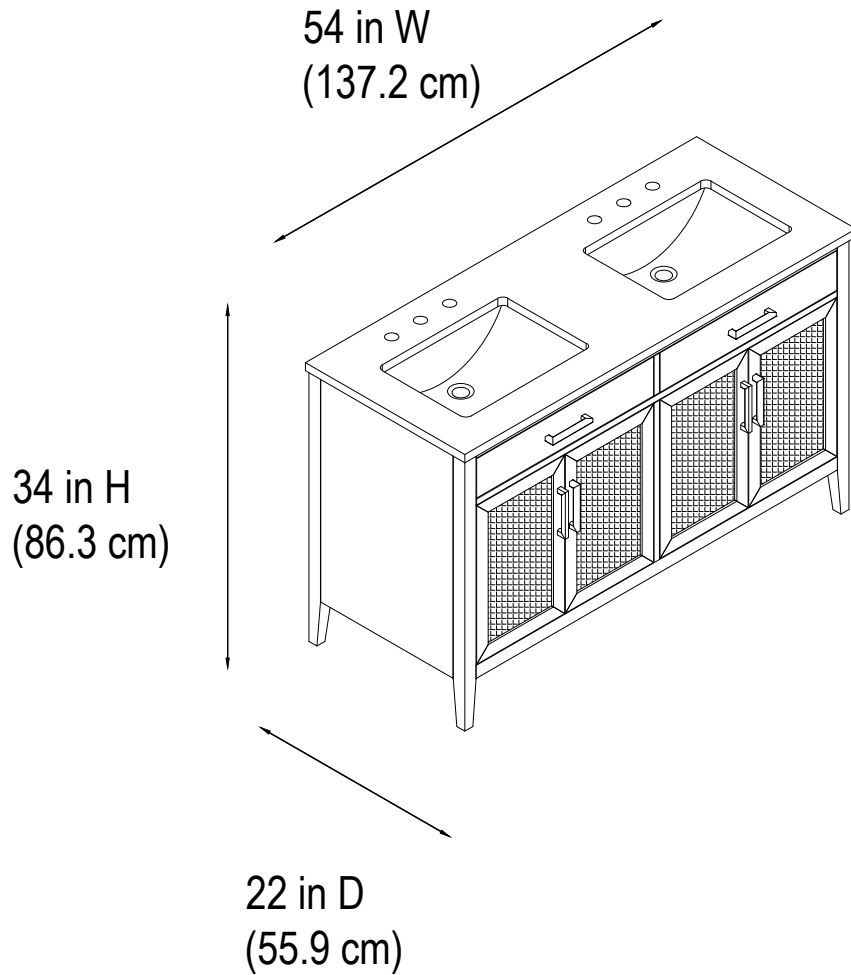

54" Bathroom Vanity

54 in. W x 22 in. D x 34 in. H
(137.2 cm x 55.9 cm x 86.3 cm)

Top View

Back View