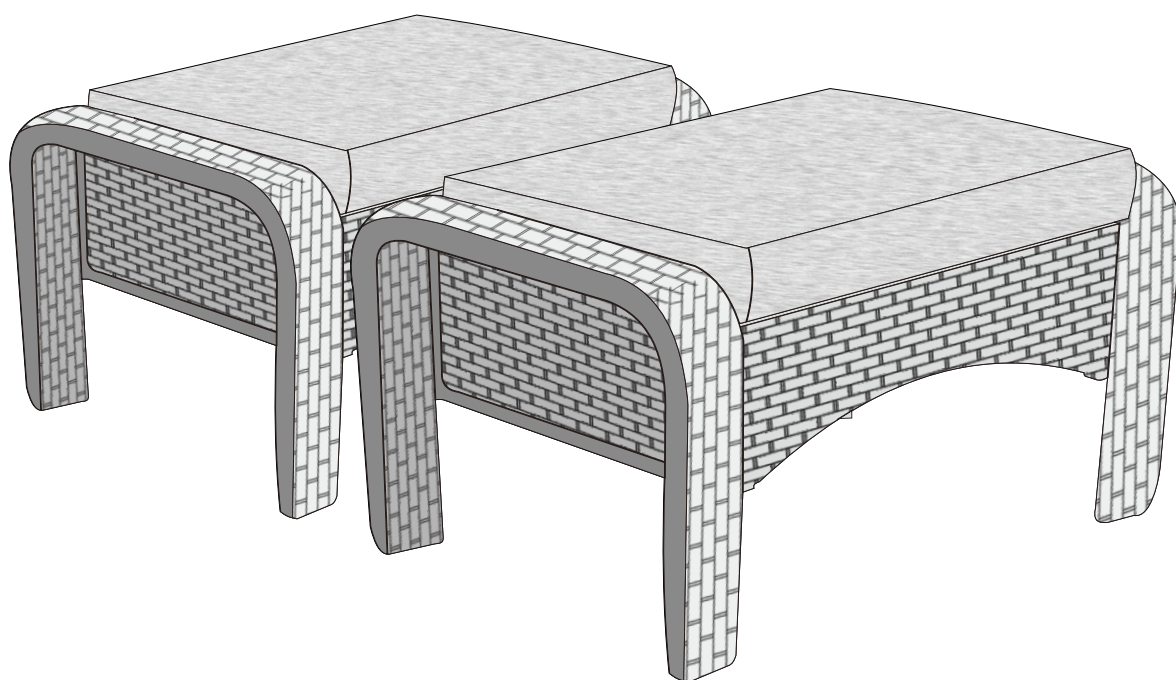

HAPLIFE™

SKU: # K7112BR

IMPORTANT, RETAIN FOR FUTURE REFERENCE: READ CAREFULLY

Safety

- For domestic use only.
- Always use on firm level ground.
- It would be useful to ask someone to help you assemble the product.
- Periodic structural checks of this product should be undertaken, do not use if you have any doubts about its fitness for purpose.
- Do not stand on the seat.
- Do not let children play with this product.
- Maximum load per seat: 350 lbs.
- This product is unrestricted to use between 14 degrees to 122 degrees. If used for more than 12 hours outside this temperature range, then rattan will stiffen or break.

Parts List:

NO.	Part	Qty	Image	NO.	Part	Qty	Image
①	Side Leg	4		②	Ottoman Body	2	
③	Cushion	2					
C	Screw (6x15mm)	16		L	Allen wrench	1	

Step.1

Step.2