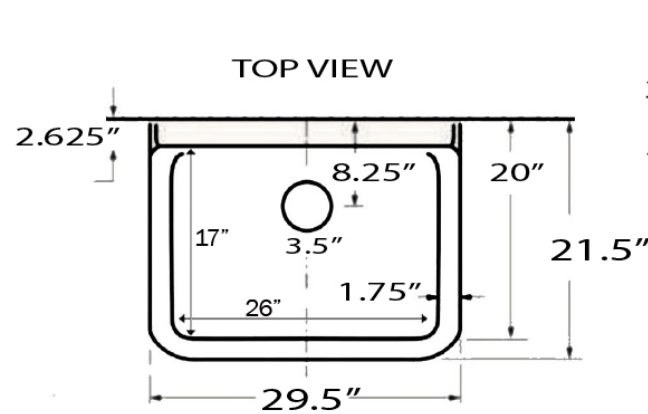

Farm Country Sink Collection

Premium Vitreous China /Utility-Kitchen Cabinet Sink

Overall Dimensions	Interior Bowl	Exterior Bowl Height	Interior Bowl Depth	Drain Dimensions
29.5" x 21.5" x 15.5"	26" x 17" x 9.25"	9"	8"	3.5" Opening

FEATURES

- Premium High Density Vitreous China
- cUPC certified/ASME A112.19.2
- Glossy glaze is durable and easy to clean
- Limited Lifetime Warranty

Please Be Advised

- (Nominal Dimensions*) Actual Dimensions may vary by 1/4"
- Template Not included
- Can be installed with base cabinet/support frame
- Requires support framing - Hardware not included
- 8 inch spread faucet holes - Faucet not included