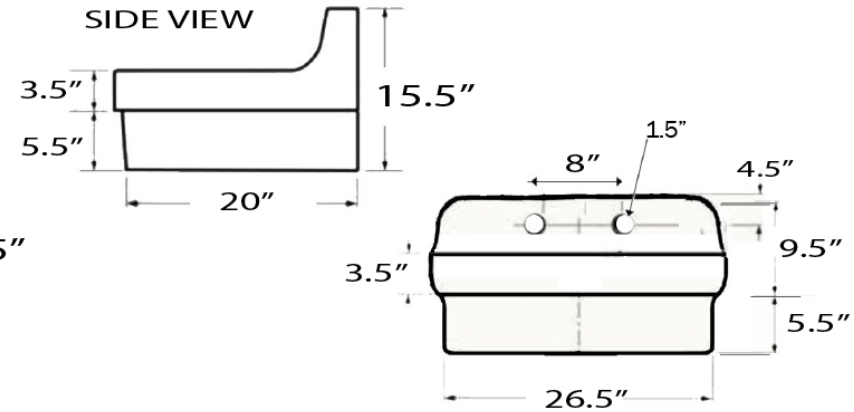

Farm Country Sink Collection

Premium Vitreous China /Utility-Kitchen Cabinet Sink

Overall Dimensions	Interior Bowl	Exterior Bowl Height	Interior Bowl Depth	Drain Dimensions
29.5" x 21.5" x 15.5"	26" x 17" x 9.25"	9"	8"	3.5" Opening

FEATURES

- Premium High Density Vitreous China
- cUPC certified/ASME A112.19.2
- Glossy glaze is durable and easy to clean
- Limited Lifetime Warranty

Please Be Advised

- (Nominal Dimensions*) Actual Dimensions may vary by 1/4"
- Template Not included
- Can be installed with base cabinet/support frame
- Requires support framing - Hardware not included
- 8 inch spread faucet holes - Faucet not included