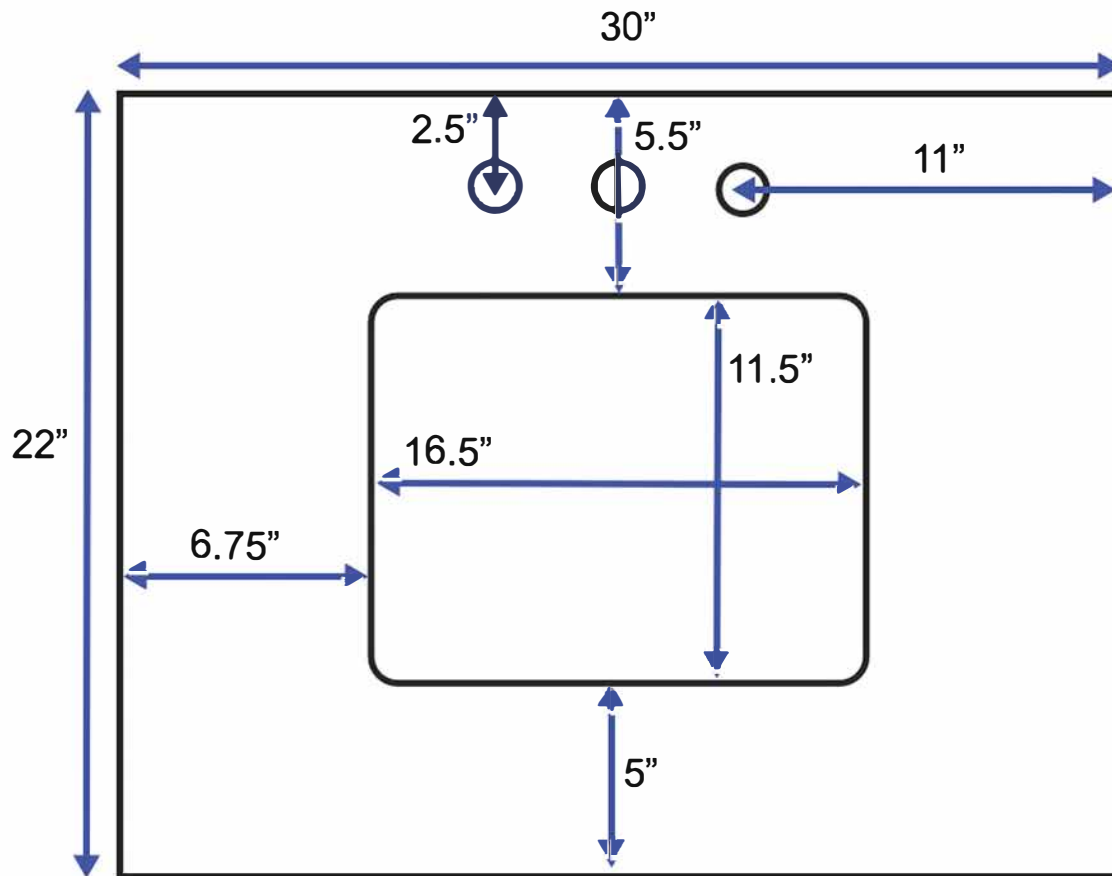

California 30-inch Bath Vanity (Top View)

All measurements are approximate and rounded to the nearest quarter inch.
Please allow for a slight margin of error.