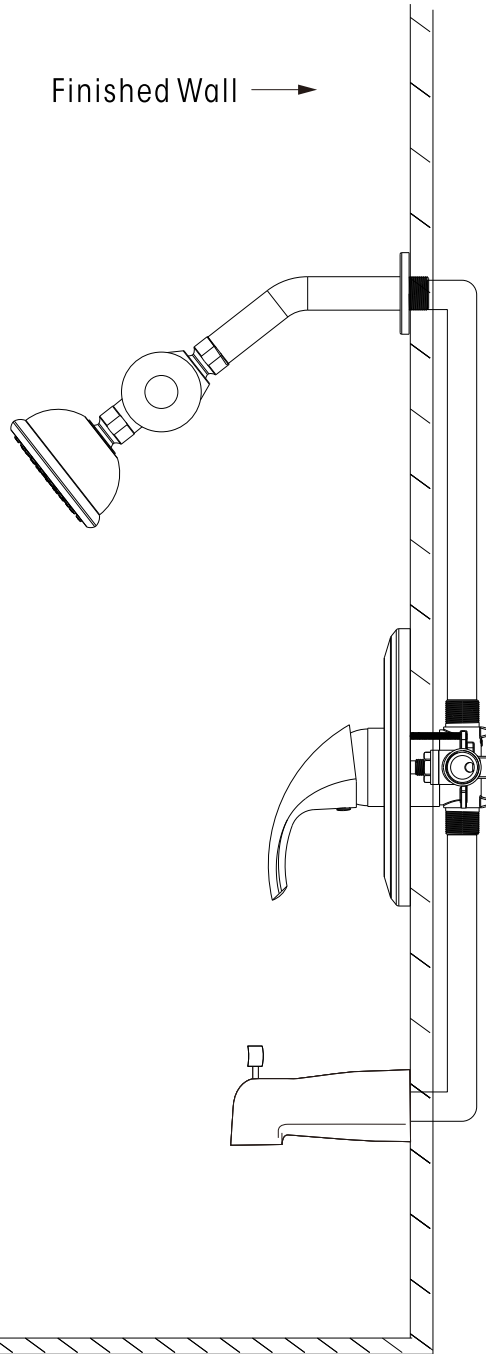

PART LIST

SHOWER SYSTEM FAUCET

Installation instruction

Finished Wall →

No.	Description
A	Pressure Balance Valve
A-1	Shower Valve
A-2	Shower Trim Panel
A-3	Handle
A-4	Trim cap
A-5	Allen screw
B	Shower Arm Diverter
B-1	Three way Diverter
B-2	Handheld Shower Holder
C	Head shower
D	Flexible hose
E	Shower arm and flange kit
F	Hand shower
G	Bathtub Spout

INSTALLATION STEPS