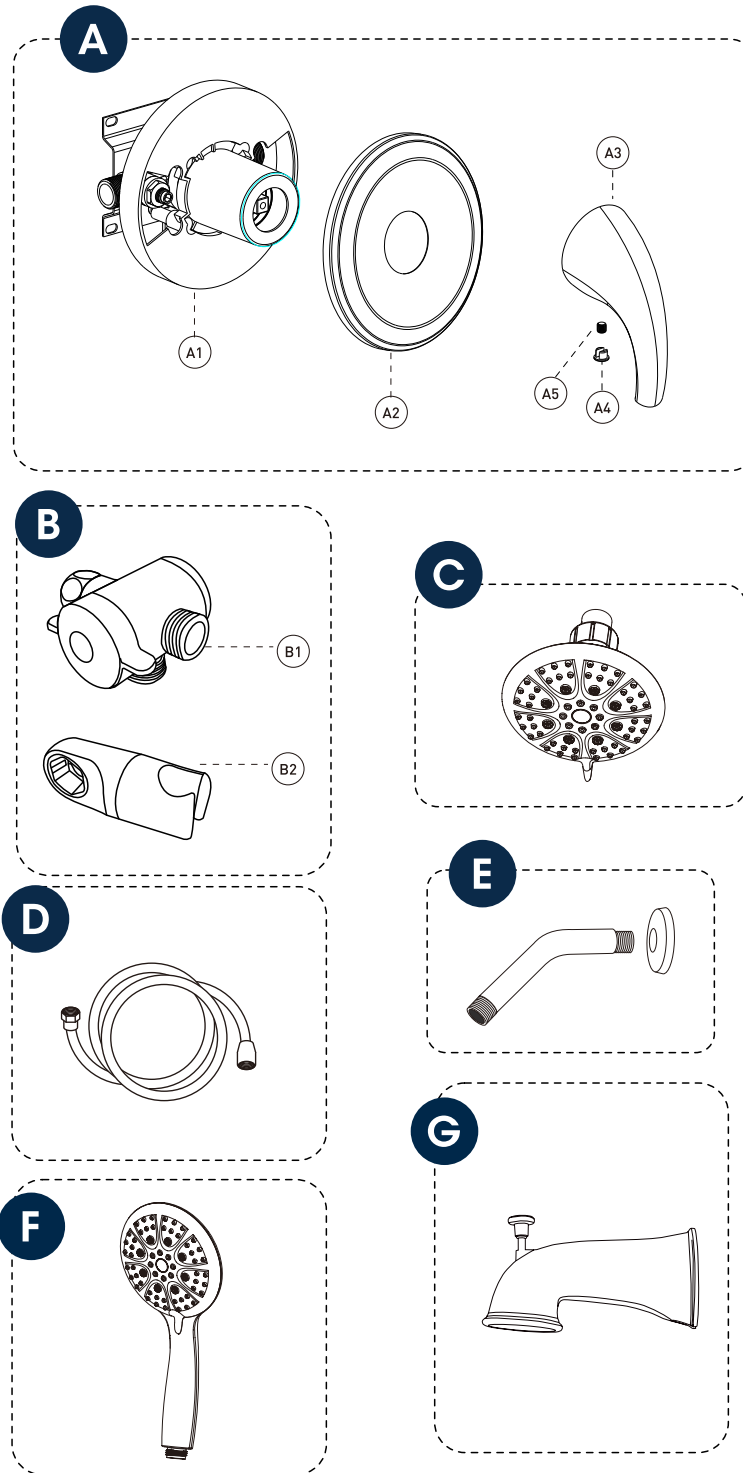

PART LIST

SHOWER SYSTEM FAUCET

Installation instruction

Finished Wall →

No.	Description
A	Pressure Balance Valve
A-1	Shower Valve
A-2	Shower Trim Panel
A-3	Handle
A-4	Trim cap
A-5	Allen screw
B	Shower Arm Diverter
B-1	Three way Diverter
B-2	Handheld Shower Holder
C	Head shower
D	Flexible hose
E	Shower arm and flange kit
F	Hand shower
G	Bathtub Spout

INSTALLATION STEPS