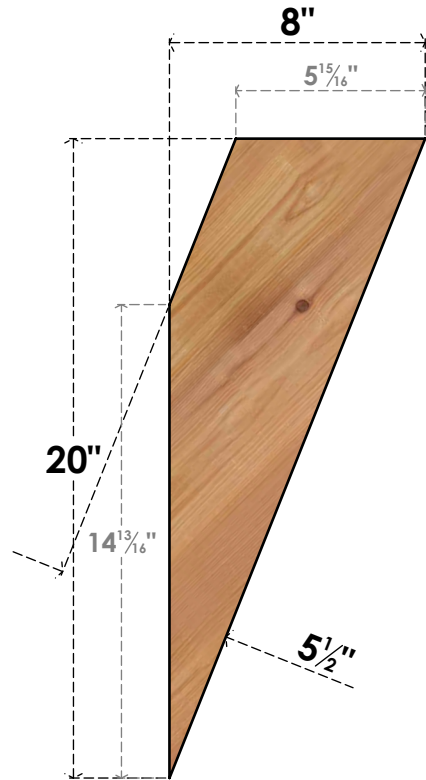

BRC06X08X20TRA00SWR

5 1/2"W X 8"D X 20"H TRADITIONAL SMOOTH BRACE, WESTERN RED CEDAR

SIDE

FRONT

EKENA MILLWORK
 2300 WEST MAIN ST.
 CLARKSVILLE, TX 75426
 TOLL FREE: 866-607-0453
 WWW.EKENAMILLWORK.COM

NOTES