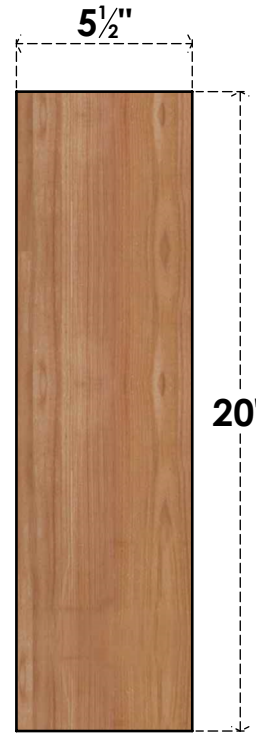

BRC06X08X20TRA00SWR

5 1/2"W X 8"D X 20"H TRADITIONAL SMOOTH BRACE, WESTERN RED CEDAR

SIDE

FRONT

EKENA MILLWORK
 2300 WEST MAIN ST.
 CLARKSVILLE, TX 75426
 TOLL FREE: 866-607-0453
 WWW.EKENAMILLWORK.COM

NOTES