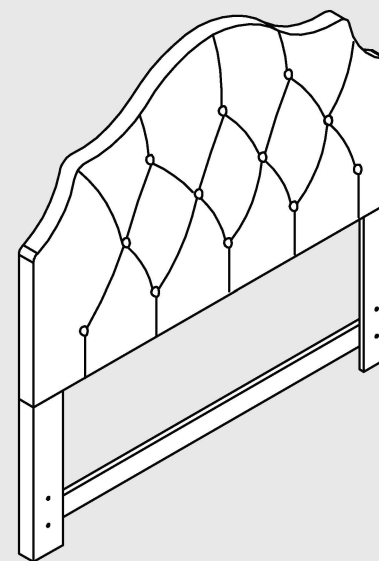

TUFTED SHAPED HEADBOARD

Twin

ADULT ASSEMBLY REQUIRED

If you are missing any parts or have any questions regarding assembly, do not return this item to the retailers store. Please call our toll-free customer service number and have this assembly manual open to the parts list ready to provide the model name, and part name or number.

1

1. Headboard
1x

2. Foot
2x

3. Connector
2x

4. Foot Connector
1x

A. 1-9/16" Bolt
18x

B. 1" Bolt
4x

C. Spring Washer
22x